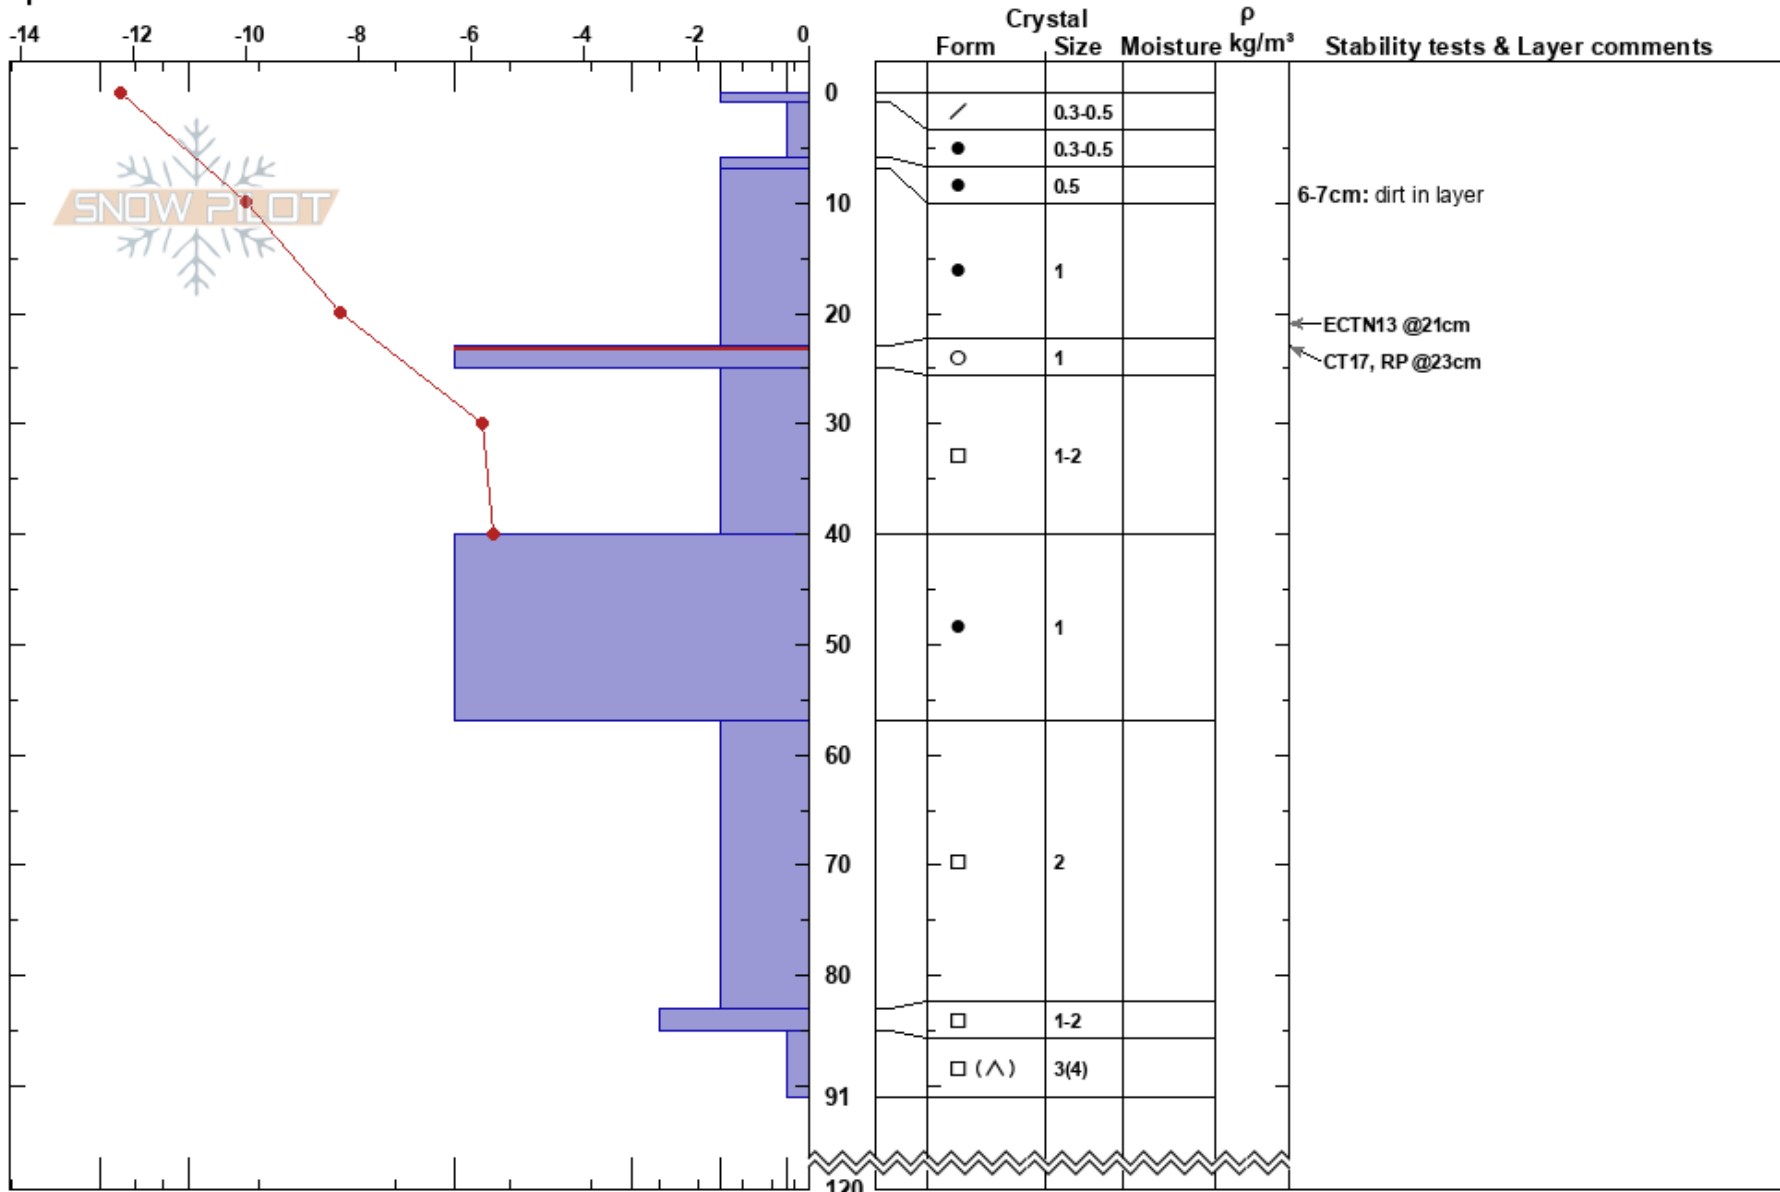

PF:29

6-7cm: dirt in layer

CO

Co-ord: 39.68967N, -105.89359W

Sky Cover: BKN

PS: 8

23-25cm: Problematic layer

Elevation: 11683 ft

Slope Angle: 16°

Precipitation: S-1

Aspect: E

Wind Loading: no

Wind: SW Calm

Specifics:

Notes: When I continued my ECT after the initial result, I got ECTP19 @ 40cm down