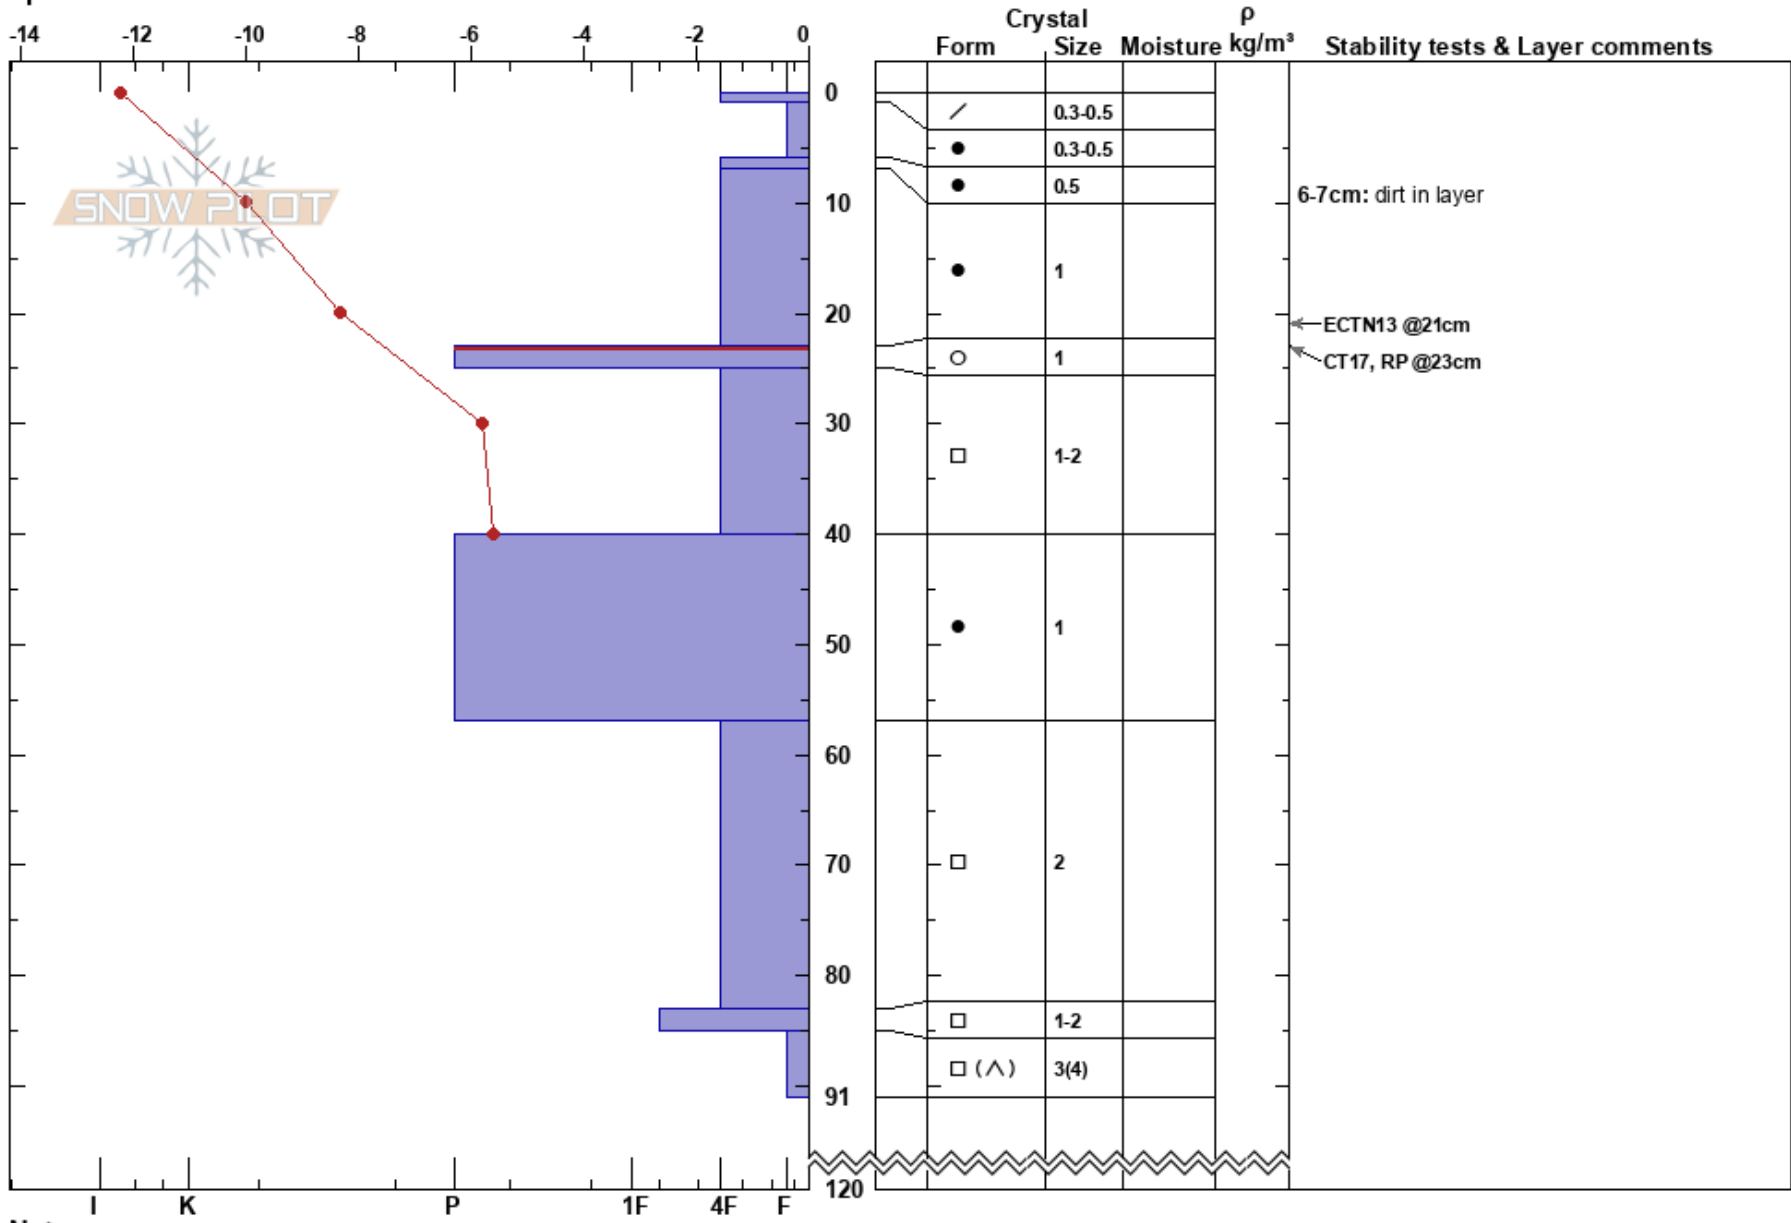

SE Bowl Trelase
 Front Range
 CO
 Elevation: 11683 ft
 Aspect: E
 Specifics:

Wolf Porter
 04/05/2023 - 1:00pm
 Co-ord: 39.68967N, -105.89359W
 Slope Angle: 16°
 Wind Loading: no

Stability:
 Air Temperature: -14°C
 Sky Cover: BKN
 Precipitation: S-1
 Wind: SW Calm

HS:120
 PF:29
 PS: 8
 6-7cm: dirt in layer
 23-25cm: Problematic layer

Notes: When I continued my ECT after the initial result, I got ECTP19 @ 40cm down