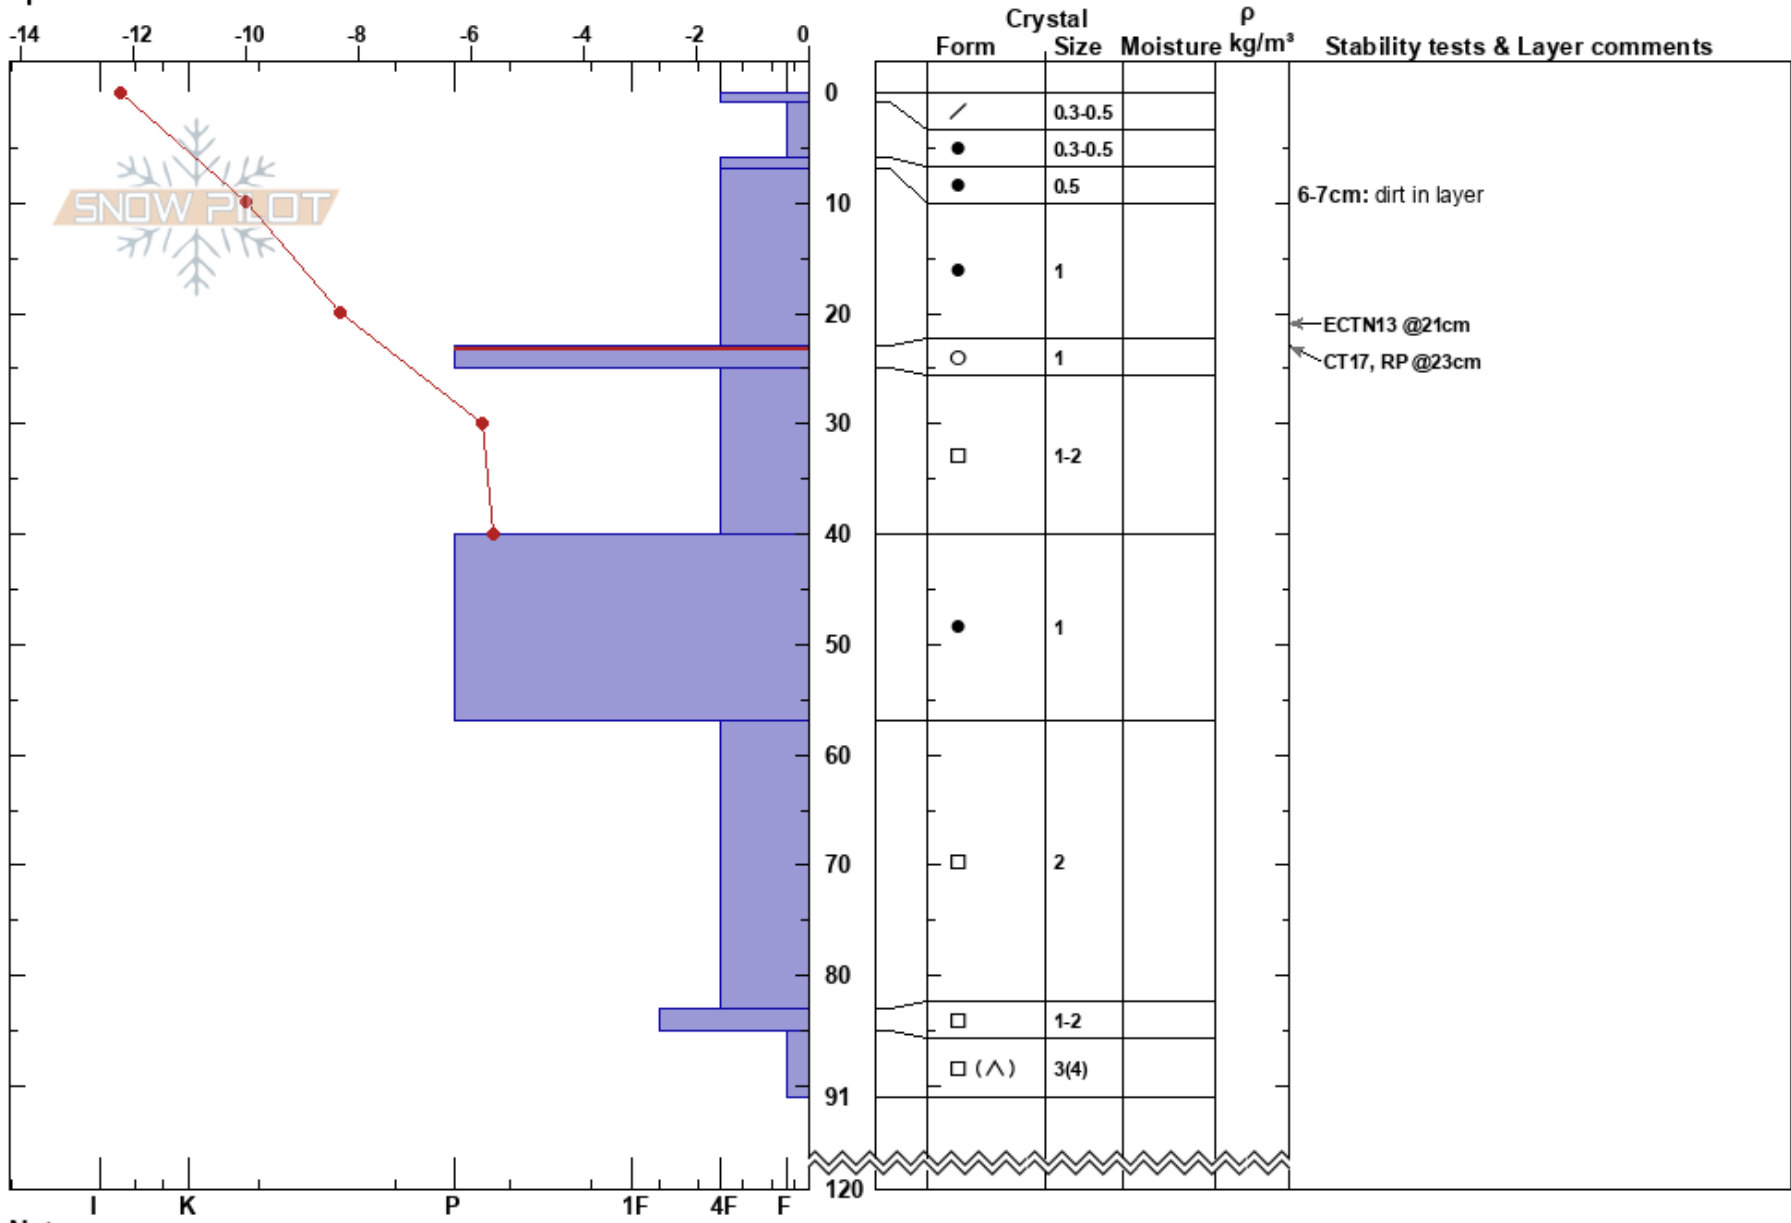

SE Bowl Release
 Front Range
 CO
 Elevation: 11683 ft
 Aspect: E
 Specifics:

Wolf Porter
 04/05/2023 - 1:00pm
 Co-ord: 39.68967N, -105.89359W
 Slope Angle: 16°
 Wind Loading: no

Stability:
 Air Temperature: -14°C
 Sky Cover: BKN
 Precipitation: S-1
 Wind: SW Calm

HS:120
 PF:29
 PS: 8
 6-7cm: dirt in layer
 23-25cm: Problematic layer

Notes: When I continued my ECT after the initial result, I got ECTP19 @ 40cm down