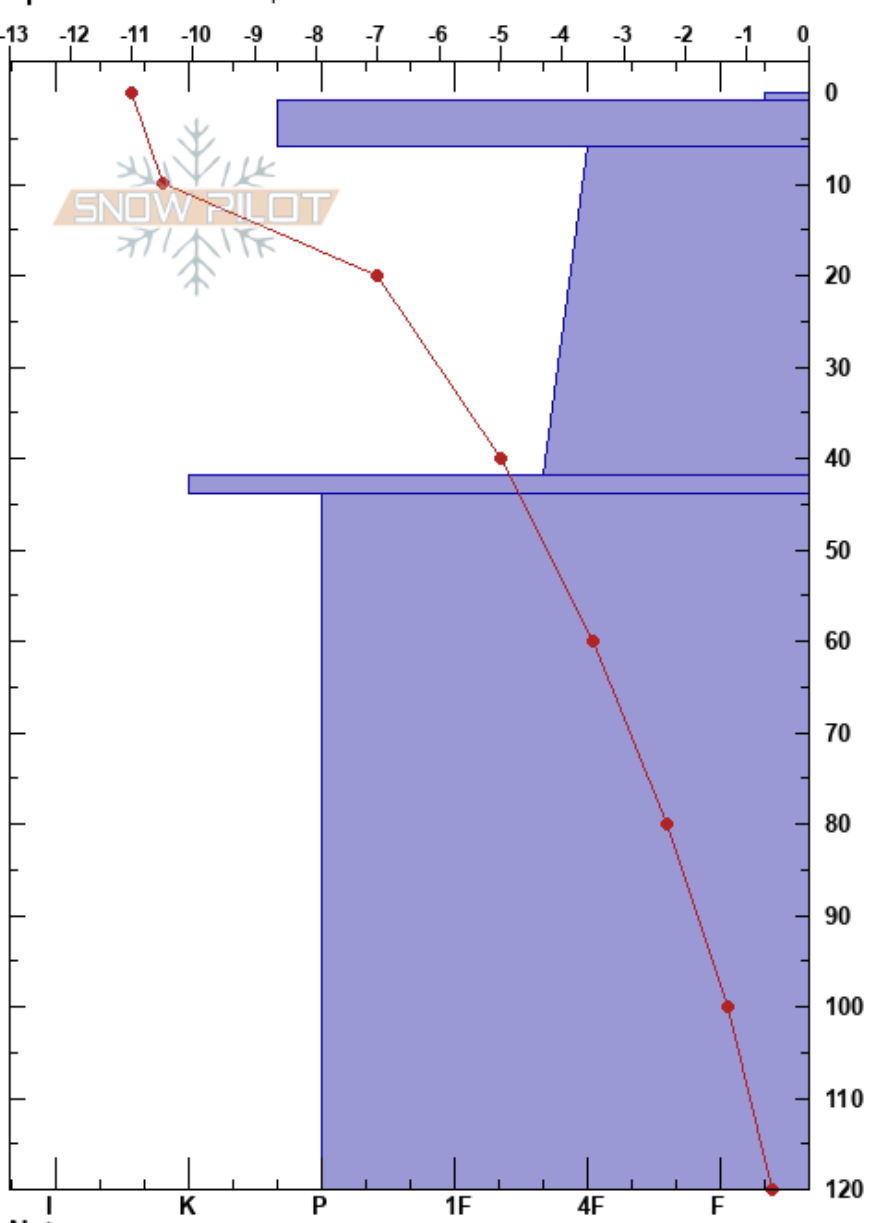

Sauhøe NORD  
 Jotunheimen  
 Norway  
 Elevation: 1356 m  
 Aspect: N  
 Specifics: We skied slope

Morten R  
 13/01/2018 - 10:58  
 Co-ord: 32V MP 57636 31125  
 Slope Angle: 24°  
 Wind Loading: previous

Stability: Very Good HS:120 Layer Notes:  
 Air Temperature: -5°C PF:1  
 Sky Cover: FEW  
 Precipitation: NO  
 Wind: N Light Breeze

Form	Crystal Size	Moisture	$\rho$ kg/m <sup>3</sup>	Stability tests & Layer comments
V	0.5-4	D		
•	0.1-1	D		← CT11, Q2 @7cm
/ (•)	1	D		
⊙		D		
• (○)	0.5-1	D		