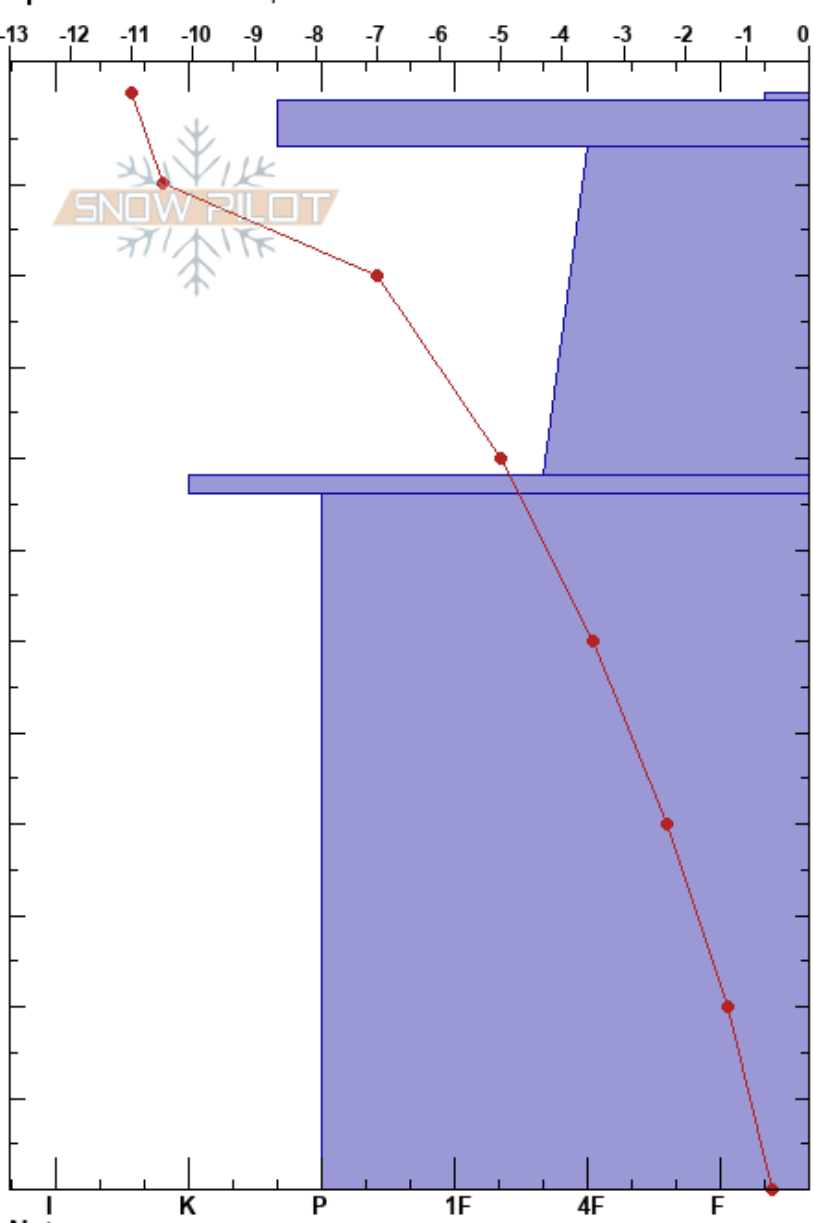

Sauhøe NORD
 Jotunheimen
 Norway
 Elevation: 1356 m
 Aspect: N
 Specifics: We skied slope

Morten R
 13/01/2018 - 10:58
 Co-ord: 32V MP 57636 31125
 Slope Angle: 24°
 Wind Loading: previous

Stability: Very Good HS:120 Layer Notes:
 Air Temperature: -5°C PF:1
 Sky Cover: FEW
 Precipitation: NO
 Wind: N Light Breeze

Form	Crystal Size	Moisture	ρ kg/m ³	Stability tests & Layer comments
V	0.5-4	D		
•	0.1-1	D		← CT11, Q2 @7cm
/ (•)	1	D		
⊙		D		
• (○)	0.5-1	D		

Notes:

ECTX