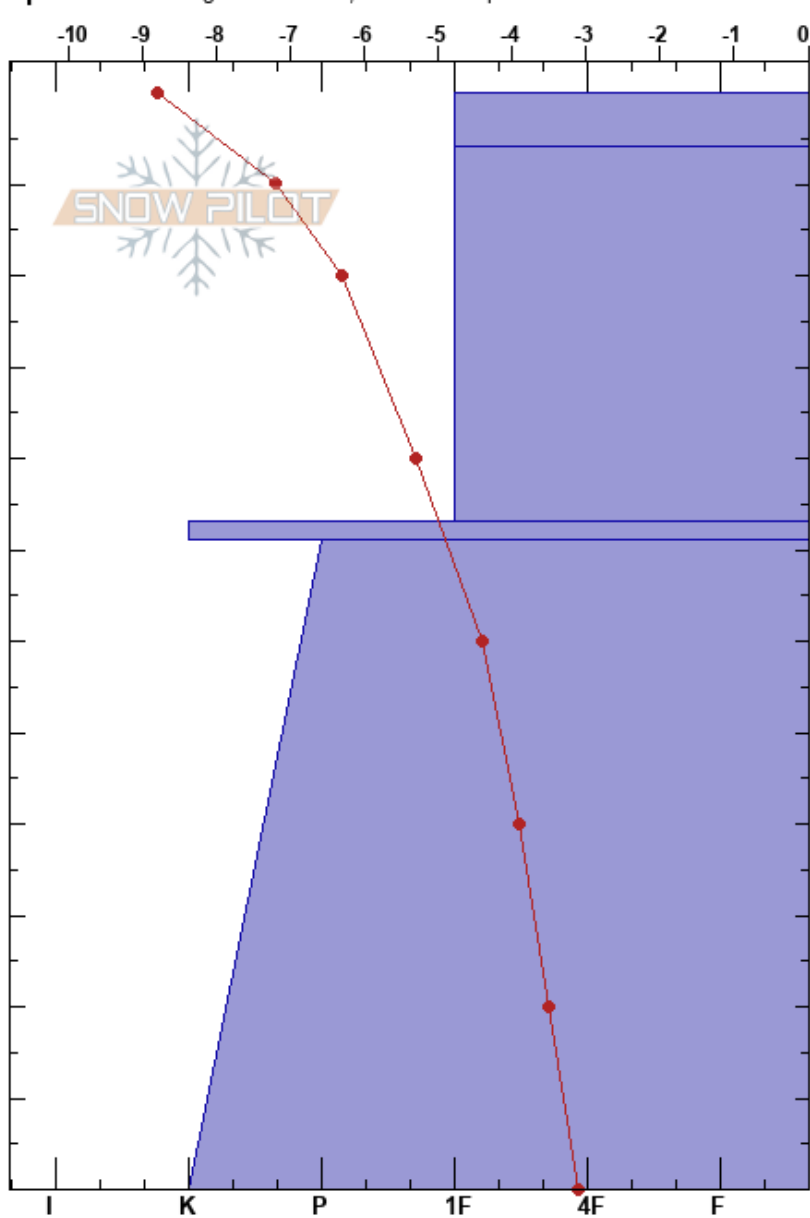

Sauhøe  
 Jotunheimen  
 Norway  
 Elevation: 1480 m  
 Aspect: NE  
 Specifics: Pit dug in a Ski Area; We skied slope

Kristian S  
 13/01/2018 - 11:58  
 Co-ord: 32V MP 58029 30592  
 Slope Angle: 41°  
 Wind Loading:

Stability: Very Good HS:120  
 Air Temperature: -5.6°C PF:30  
 Sky Cover: FEW  
 Precipitation: NO  
 Wind: Light Breeze

Layer Notes:

Form	Crystal		$\rho$ kg/m <sup>3</sup>	Stability tests & Layer comments
	Size	Moisture		
•	0.5-1	D		
•	1-2	D		
⊙				
○	0.5-1	D		