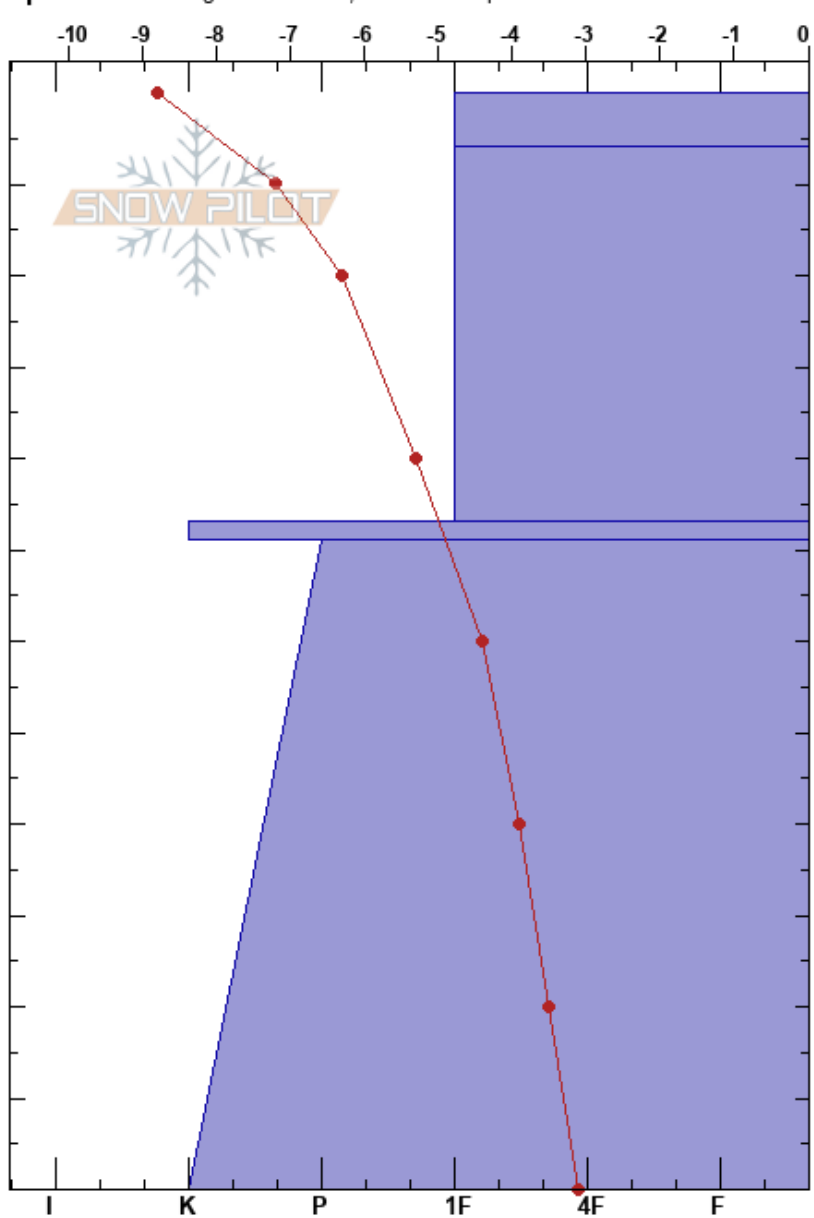

Sauhøe
 Jotunheimen
 Norway
 Elevation: 1480 m
 Aspect: NE
 Specifics: Pit dug in a Ski Area; We skied slope

Kristian S
 13/01/2018 - 11:58
 Co-ord: 32V MP 58029 30592
 Slope Angle: 41°
 Wind Loading:

Stability: Very Good HS:120
 Air Temperature: -5.6°C PF:30
 Sky Cover: FEW
 Precipitation: NO
 Wind: Light Breeze

Layer Notes:

Form	Crystal		ρ kg/m ³	Stability tests & Layer comments
	Size	Moisture		
•	0.5-1	D		
•	1-2	D		
⊙				
⊙	0.5-1	D		

Notes:

ECTX