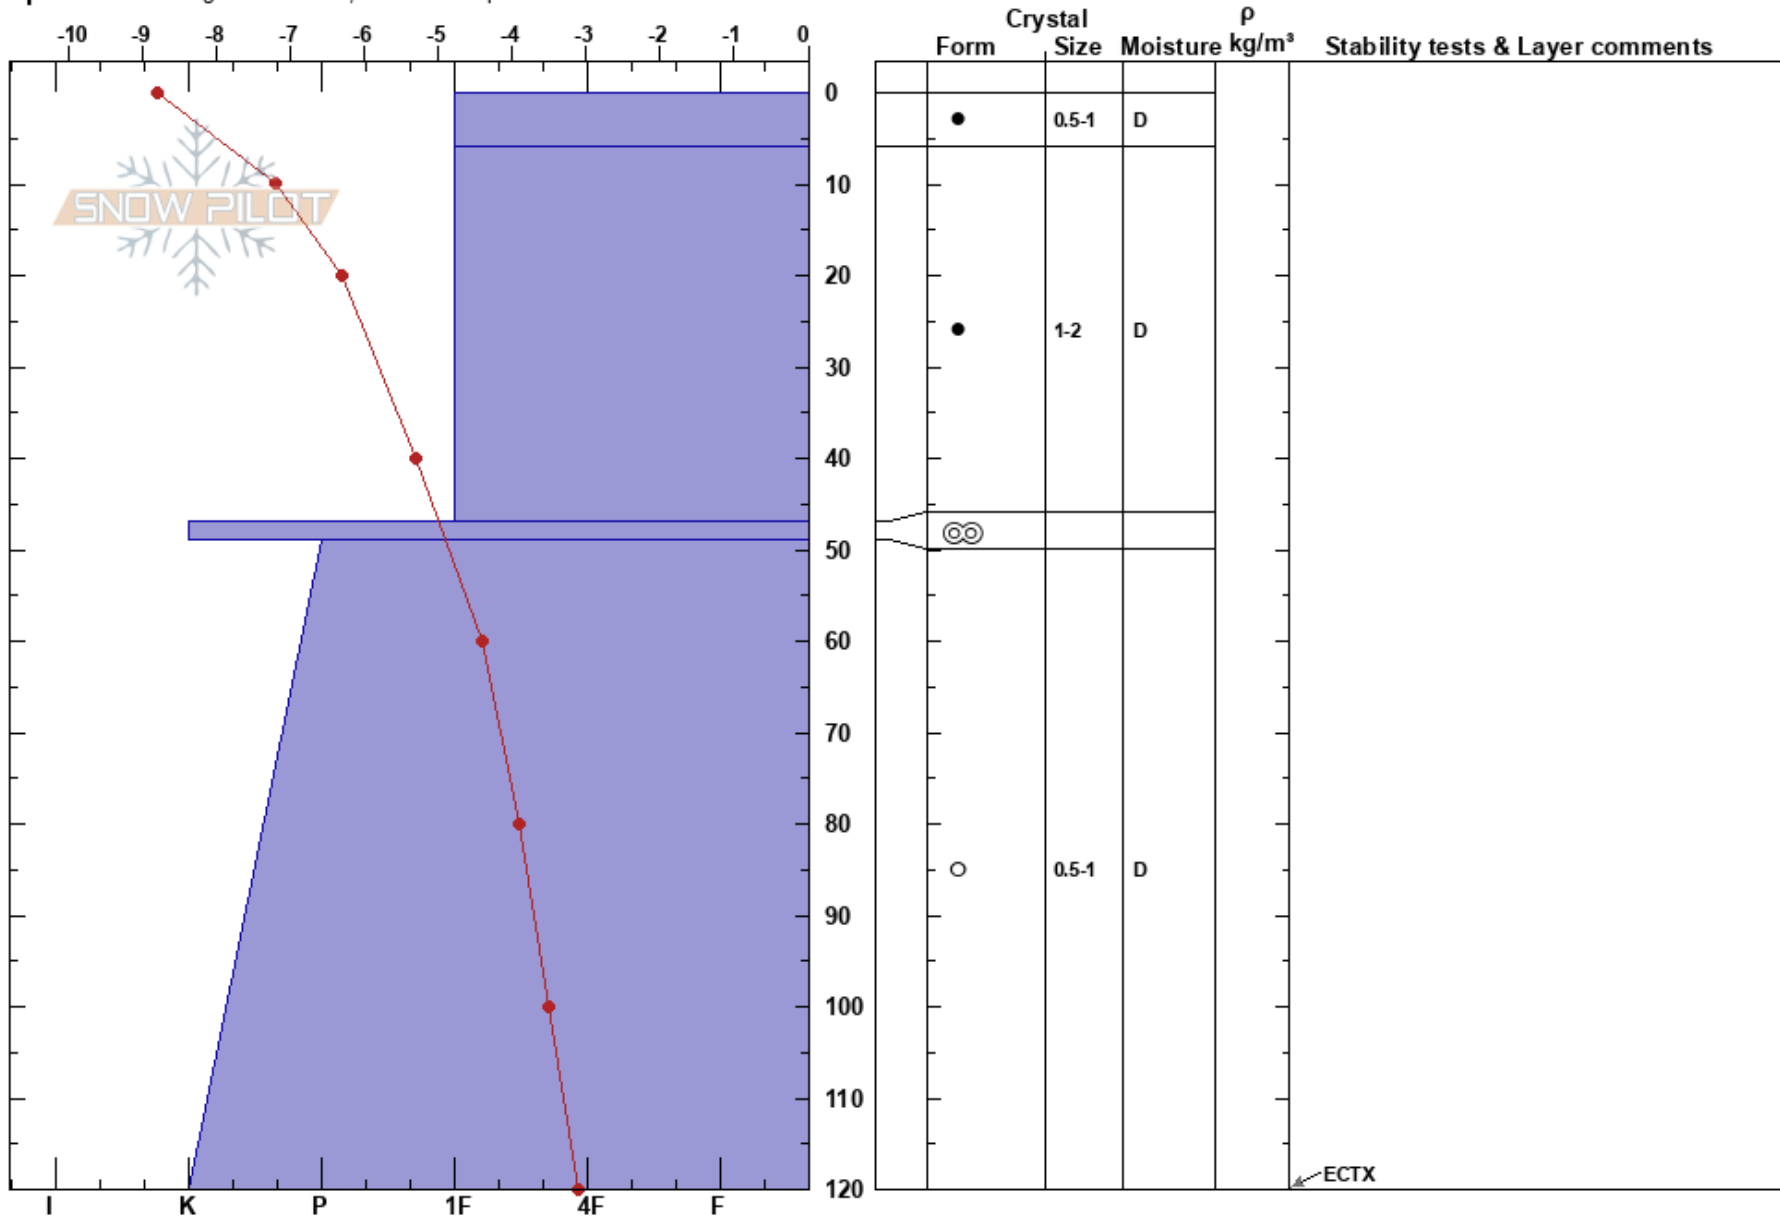

Sauhøe  
 Jotunheimen  
 Norway  
 Elevation: 1480 m  
 Aspect: NE  
 Specifics: Pit dug in a Ski Area; We skied slope

Kristian S  
 13/01/2018 - 11:58  
 Co-ord: 32V MP 58029 30592  
 Slope Angle: 41°  
 Wind Loading:

Stability: Very Good HS:120  
 Air Temperature: -5.6°C PF:30  
 Sky Cover: FEW  
 Precipitation: NO  
 Wind: Light Breeze

Layer Notes:

Notes: