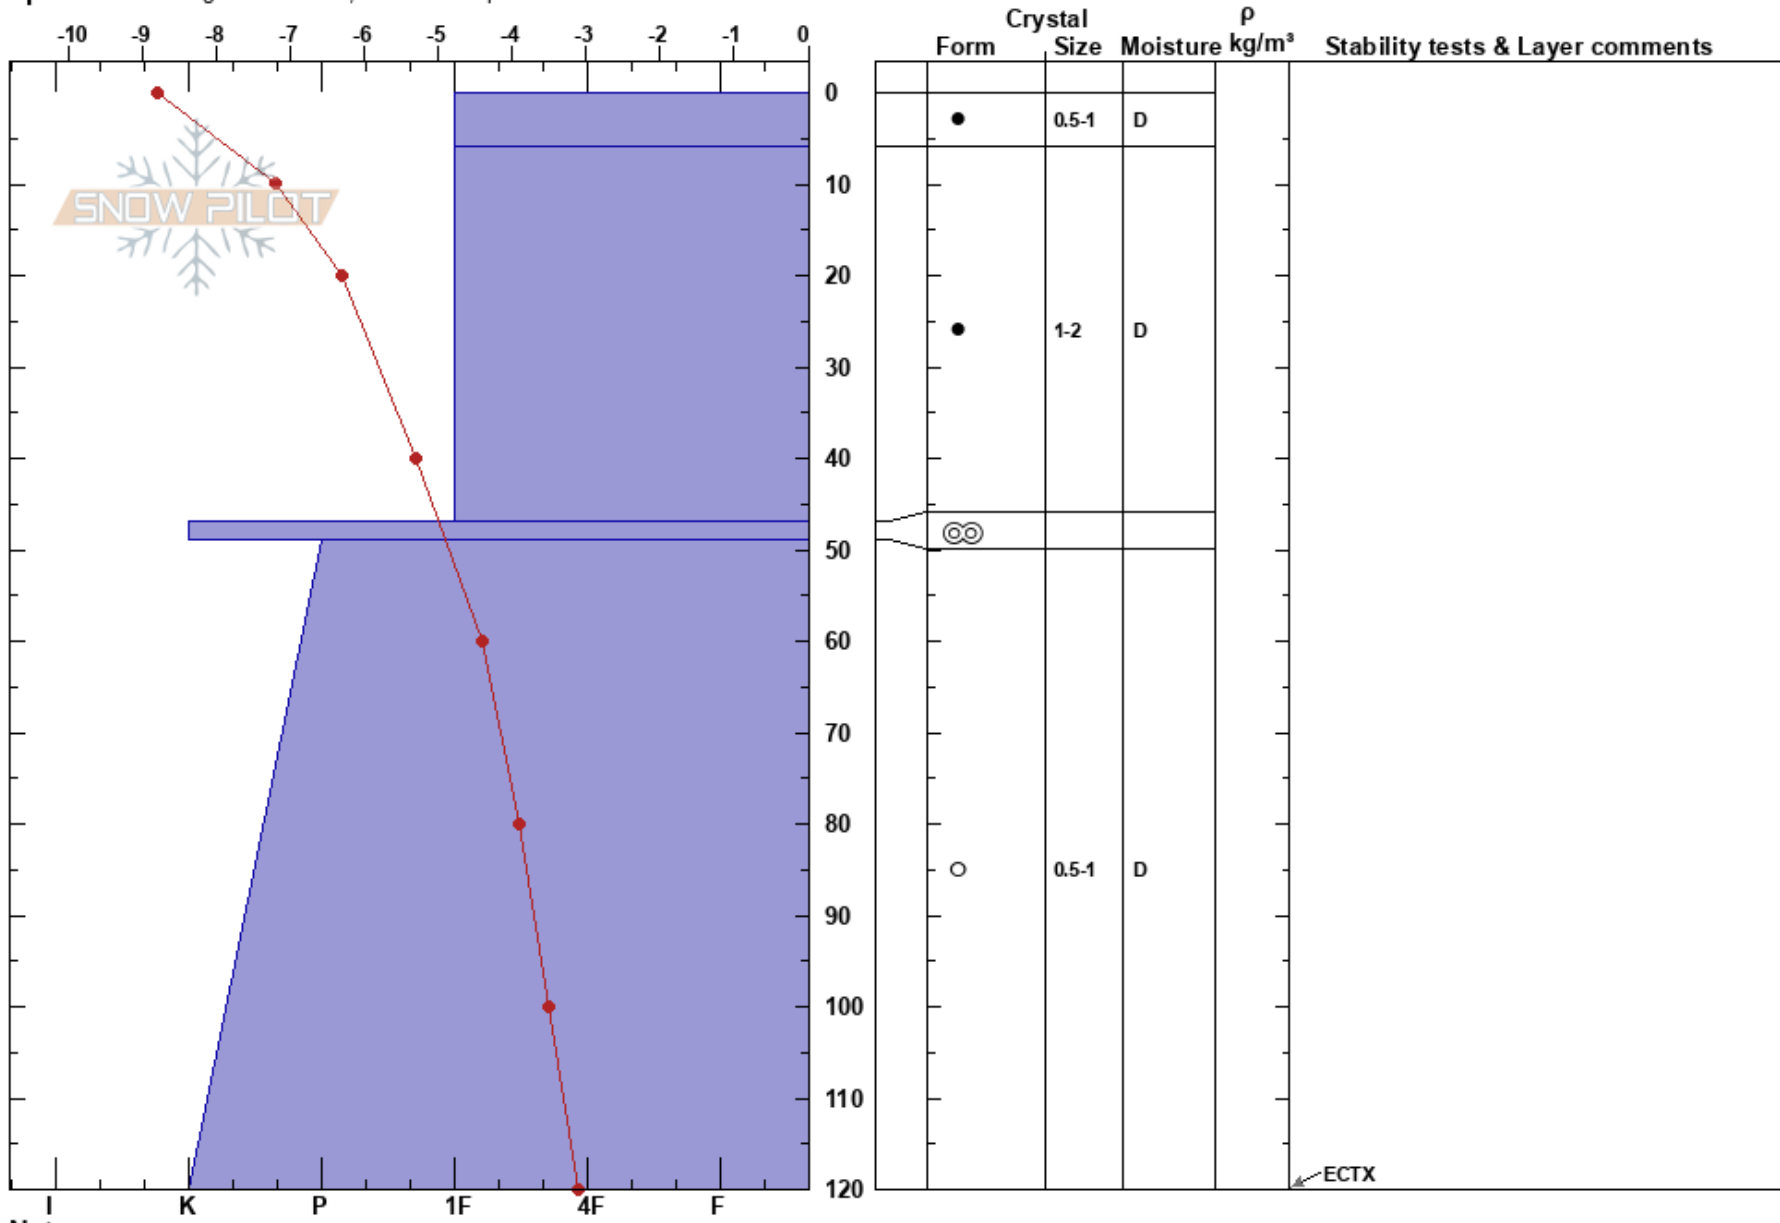

Sauhøe
 Jotunheimen
 Norway
Elevation: 1480 m
Aspect: NE
Specifics: Pit dug in a Ski Area; We skied slope

Kristian S
 13/01/2018 - 11:58
Co-ord: 32V MP 58029 30592
Slope Angle: 41°
Wind Loading:

Stability: Very Good **HS:**120 **Layer Notes:**
Air Temperature: -5.6°C **PF:**30
Sky Cover: FEW
Precipitation: NO
Wind: Light Breeze