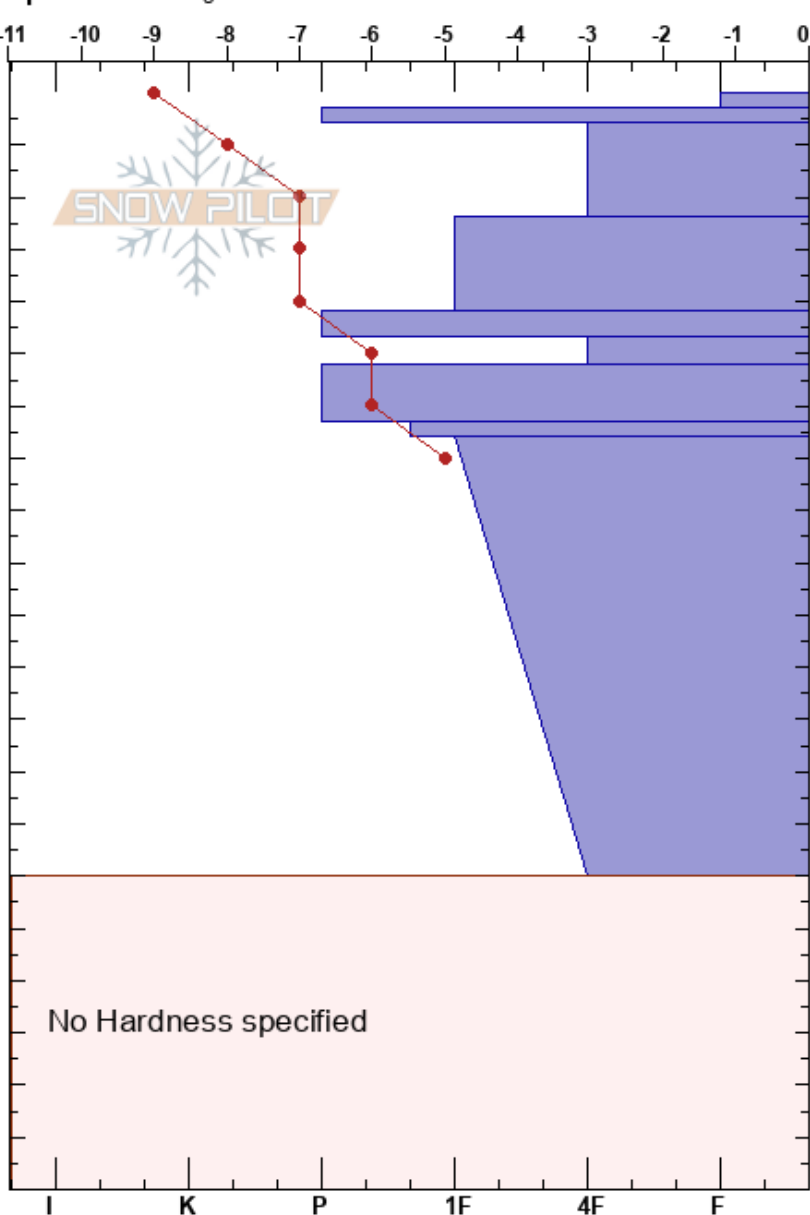

Chipmonk Trees 2023040 Erik Hotaling
 Loveland Ski Area 04/04/2023 - 11:30am
 CO
Elevation: 3576 m
Aspect: 320°
Specifics: Pit dug in a Ski Area

Stability:
Air Temperature: -10°C
Sky Cover: BKN
Precipitation: S-1
Wind: SW Light Breeze

HS:210
PF:35
PS:5

Layer Notes:
 47-52cm: Problematic layer
 150-210cm: No Observations Taken

Depth (cm)	Crystal		ρ kg/m ³	Stability tests & Layer comments
	Form	Size		
0				
0-5	+	0.3		
5-10	o			
10-20	/	0.3		
20-30	•	0.3		
30-40	•	0.3		
40-50	□	1.5		← PST100/100 (X) @49cm
50-60	•			← CT26, Q2 @49cm
60-70	•	0.5		
70-110				
110-150	□	2		
150-210				150-210cm: No Observations Taken
210				← ECTX