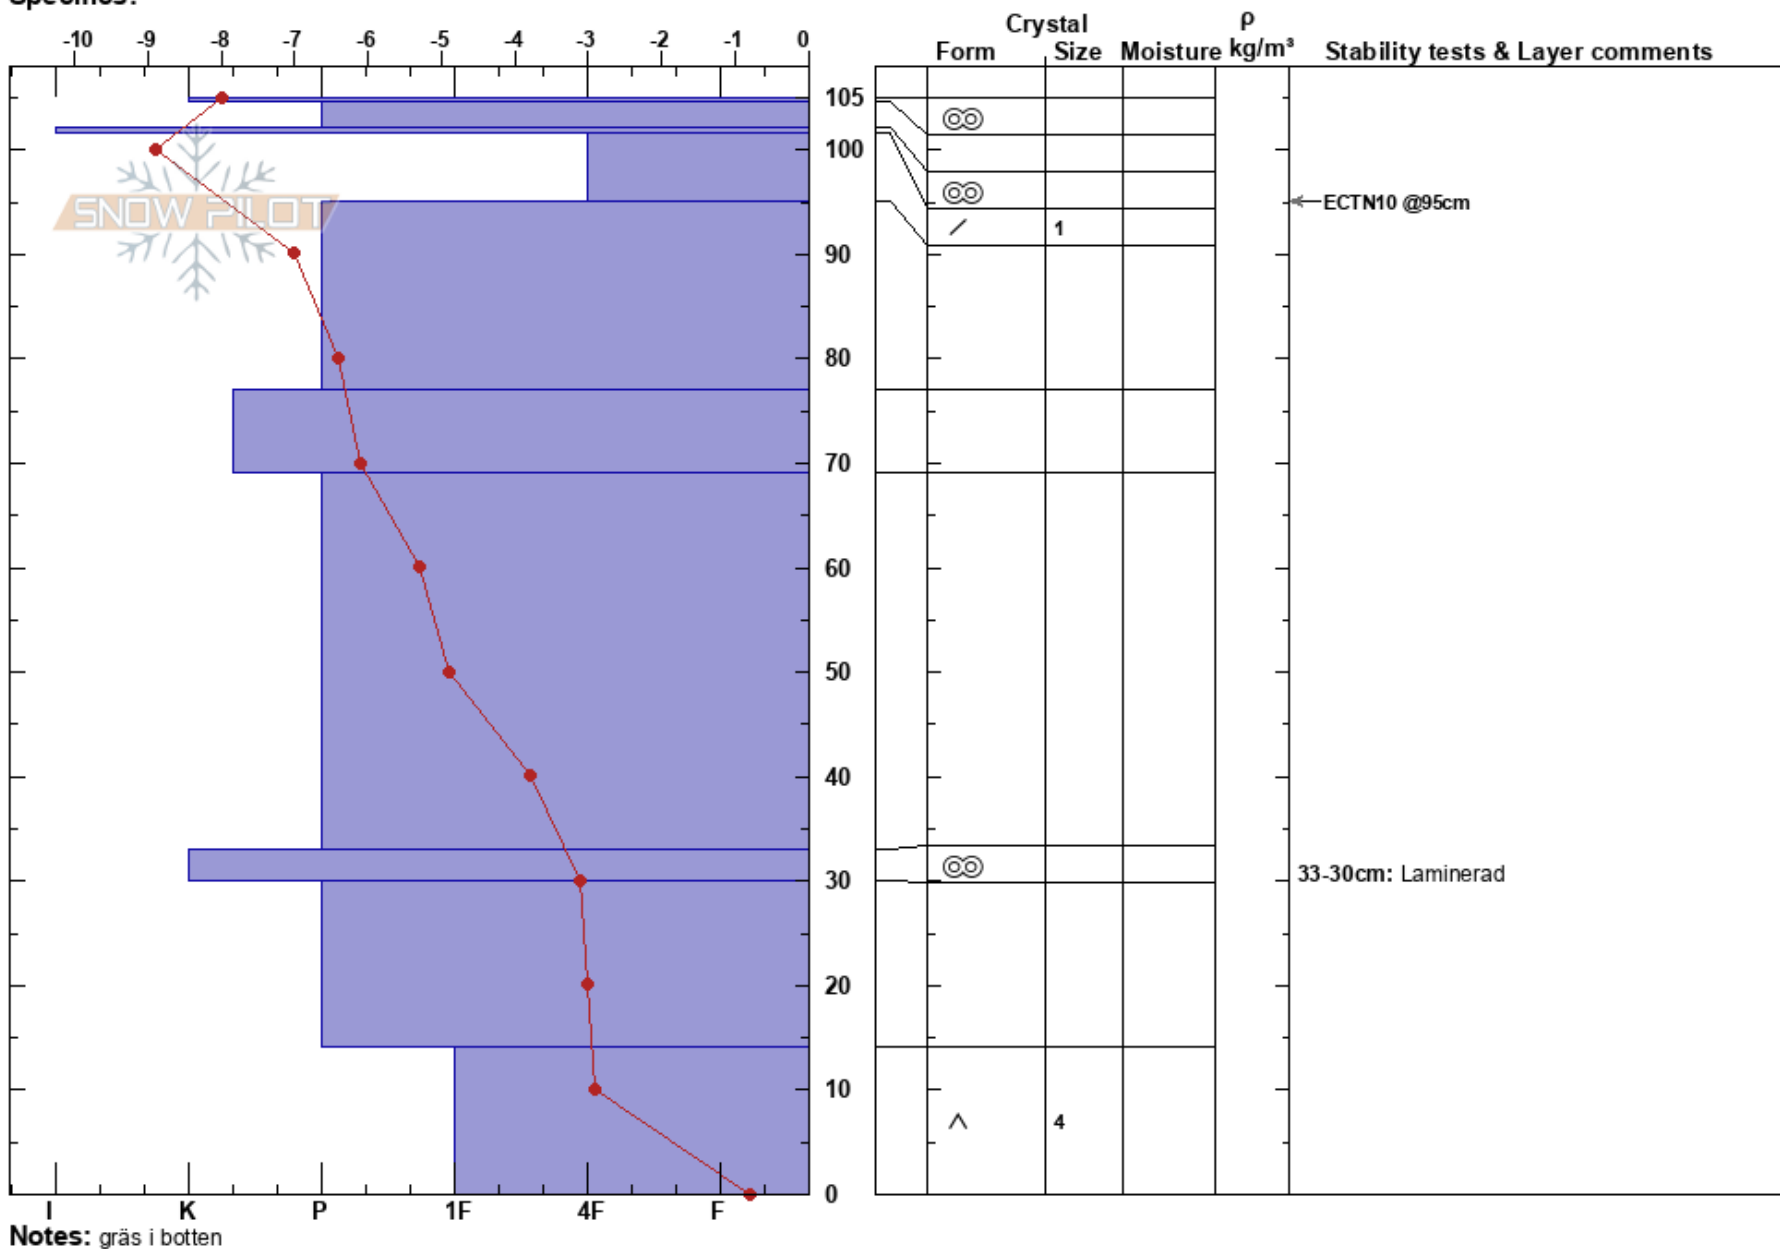

Kårsavagge/Guoblavagge Mathias Jansson  
 Abisko 13/01/2018 - 11:43  
 Sweden Co-ord: 68.35710N, 18.41051E  
 Elevation: 720 m Slope Angle: 22°  
 Aspect: 180° Wind Loading: no  
 Specifics:

Stability: HS:105  
 Air Temperature: -1.6°C PF:10  
 Sky Cover: FEW 33-30cm: Laminerad  
 Precipitation: NO 14-0cm: Problematic layer  
 Wind: Calm

Notes: gräs i botten