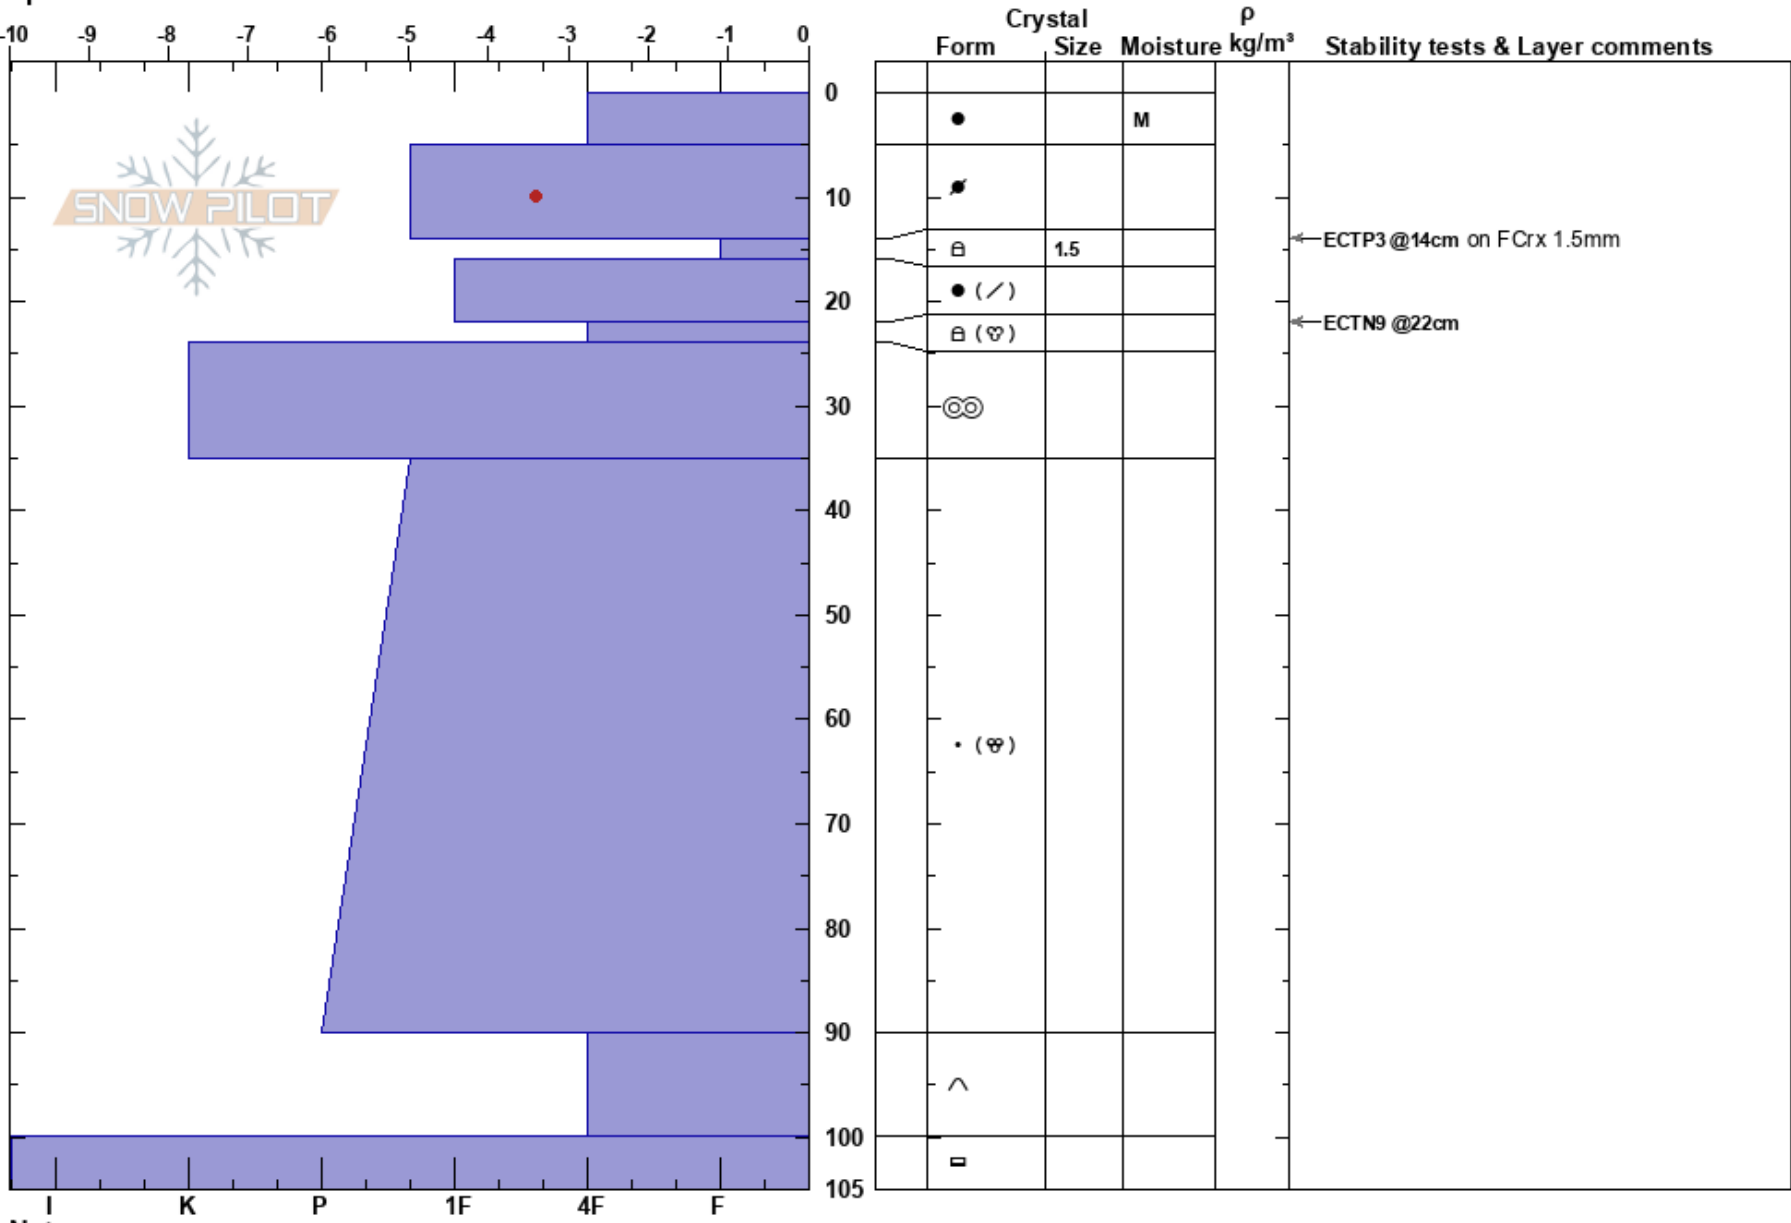

Columbus_West
 Kittelfjället
 Sweden
 Elevation: 970 m
 Aspect: SW
 Specifics:

Tyler Curtis
 04/04/2023 - 11:40
 Co-ord: 65.25533N, 15.46297E
 Slope Angle: 40°
 Wind Loading: no

Stability:
 Air Temperature: -0.9°C PF:5
 Sky Cover: FEW
 Precipitation: NO
 Wind: W Light Breeze

Layer Notes:

Notes: Planar slope with no support. Exposure to sun and wind. Start zone elevation.