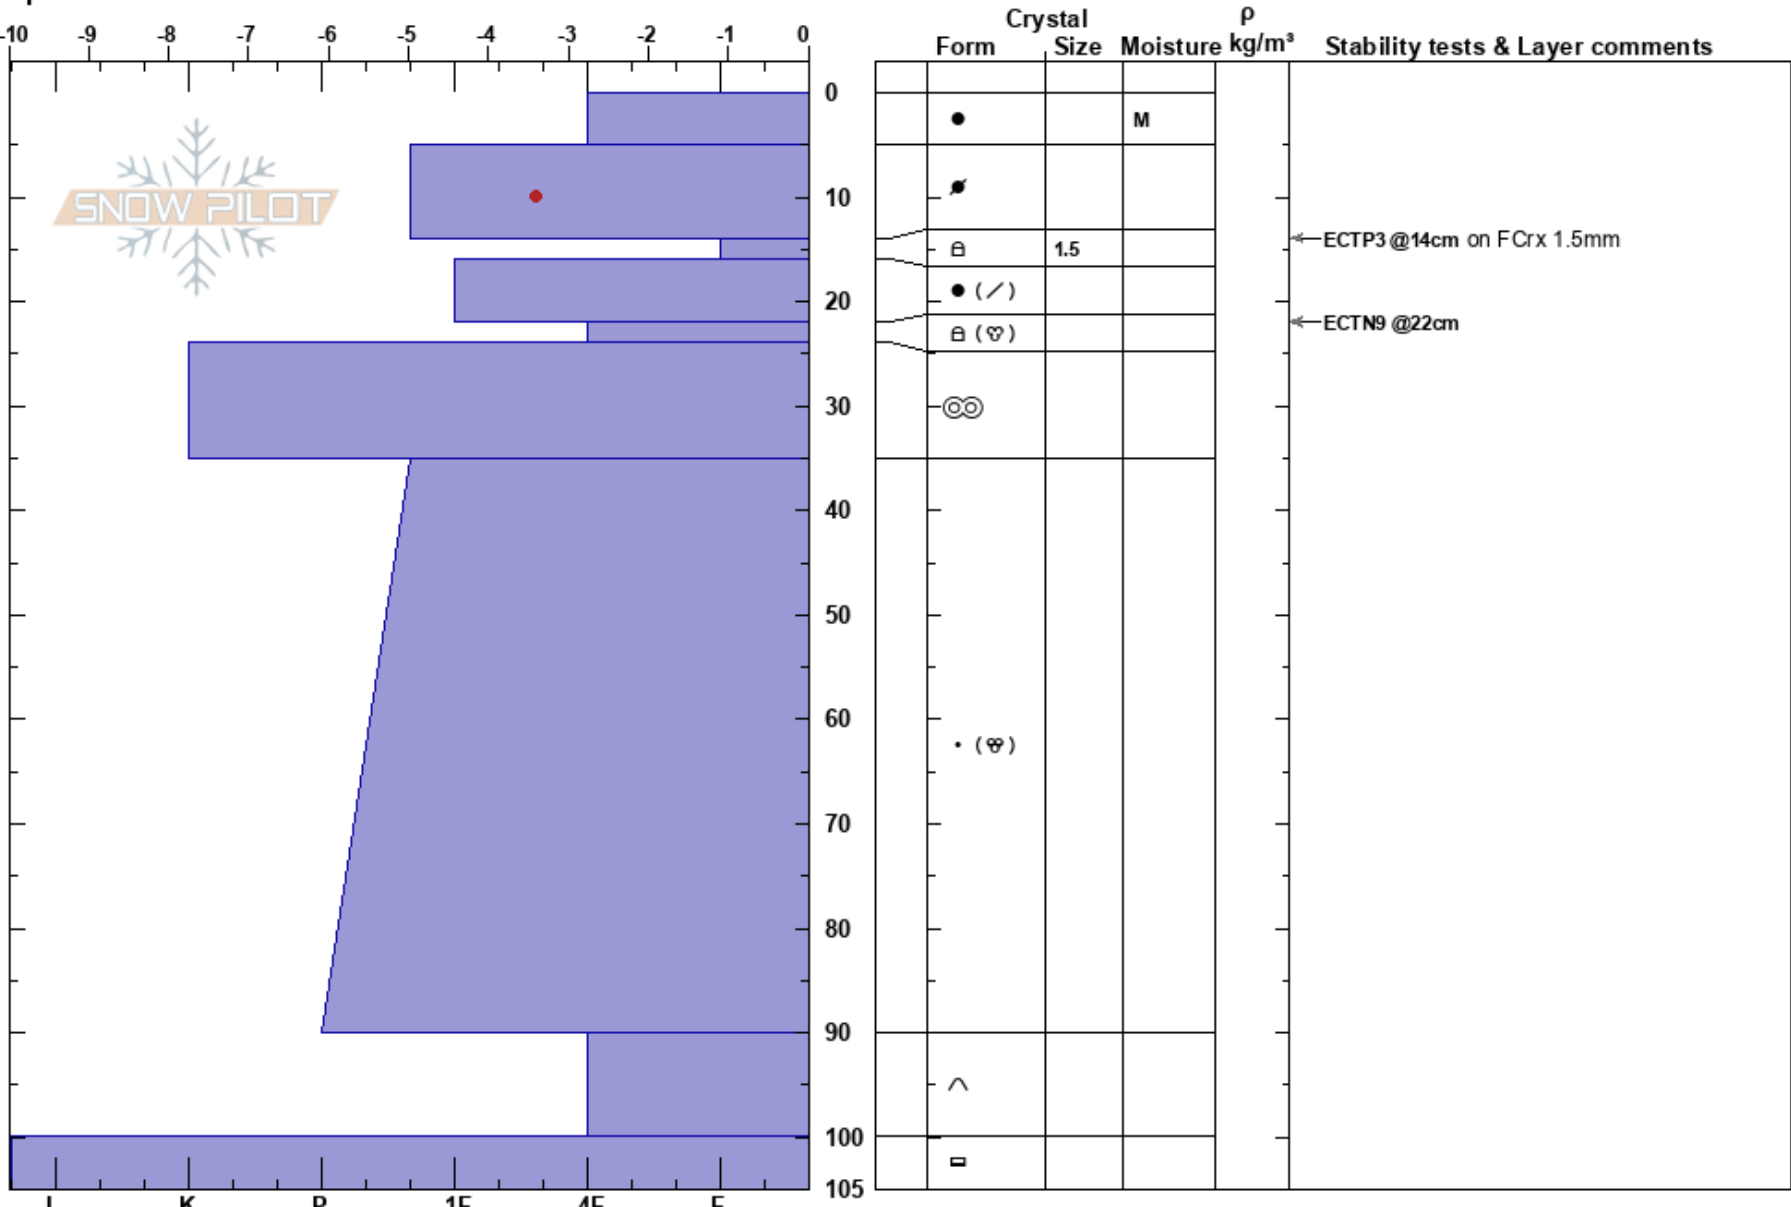

Columbus_West
 Kittelfjället
 Sweden
 Elevation: 970 m
 Aspect: SW
 Specifics:

Tyler Curtis
 04/04/2023 - 11:40
 Co-ord: 65.25533N, 15.46297E
 Slope Angle: 40°
 Wind Loading: no

Stability: HS:105
 Air Temperature: -0.9°C PF:5
 Sky Cover: FEW
 Precipitation: NO
 Wind: W Light Breeze
 Layer Notes:

Notes: Planar slope with no support. Exposure to sun and wind. Start zone elevation.