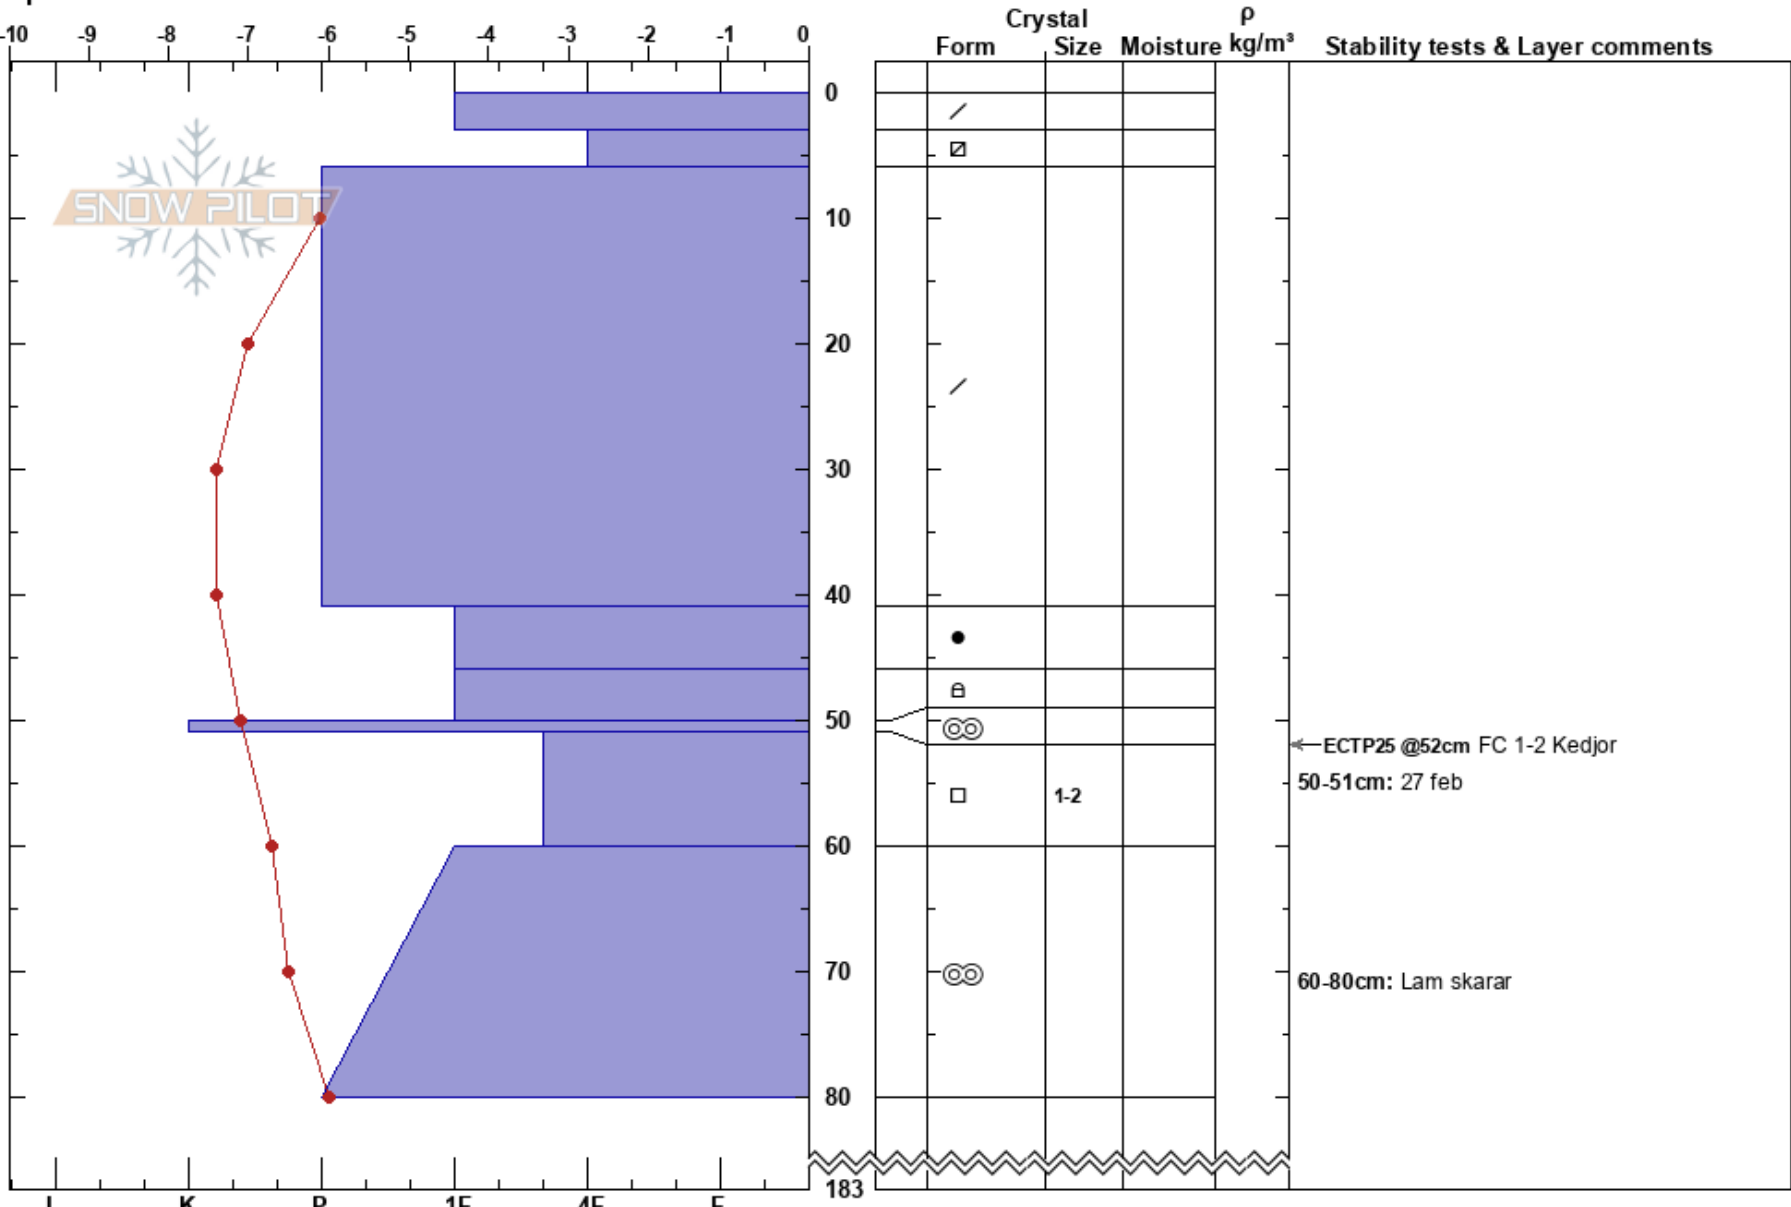

Umfors
 Västra Vindelfjällen
 Sweden
 Elevation: 730 m
 Aspect: 300°
 Specifics:

Anton Grindgärds
 04/04/2023 - 10:35
 Co-ord:
 Slope Angle: 19°
 Wind Loading:

Stability:
 Air Temperature: 0.6°C
 Sky Cover: OVC
 Precipitation: NO
 Wind: Calm

HS:183
 Layer Notes:
 50-51cm: 27 feb
 51-60cm: Problematic layer
 60-80cm: Lam skarar

Notes: Större konvex läslutning. PWL 27 feb generellt ner 80-100 cm