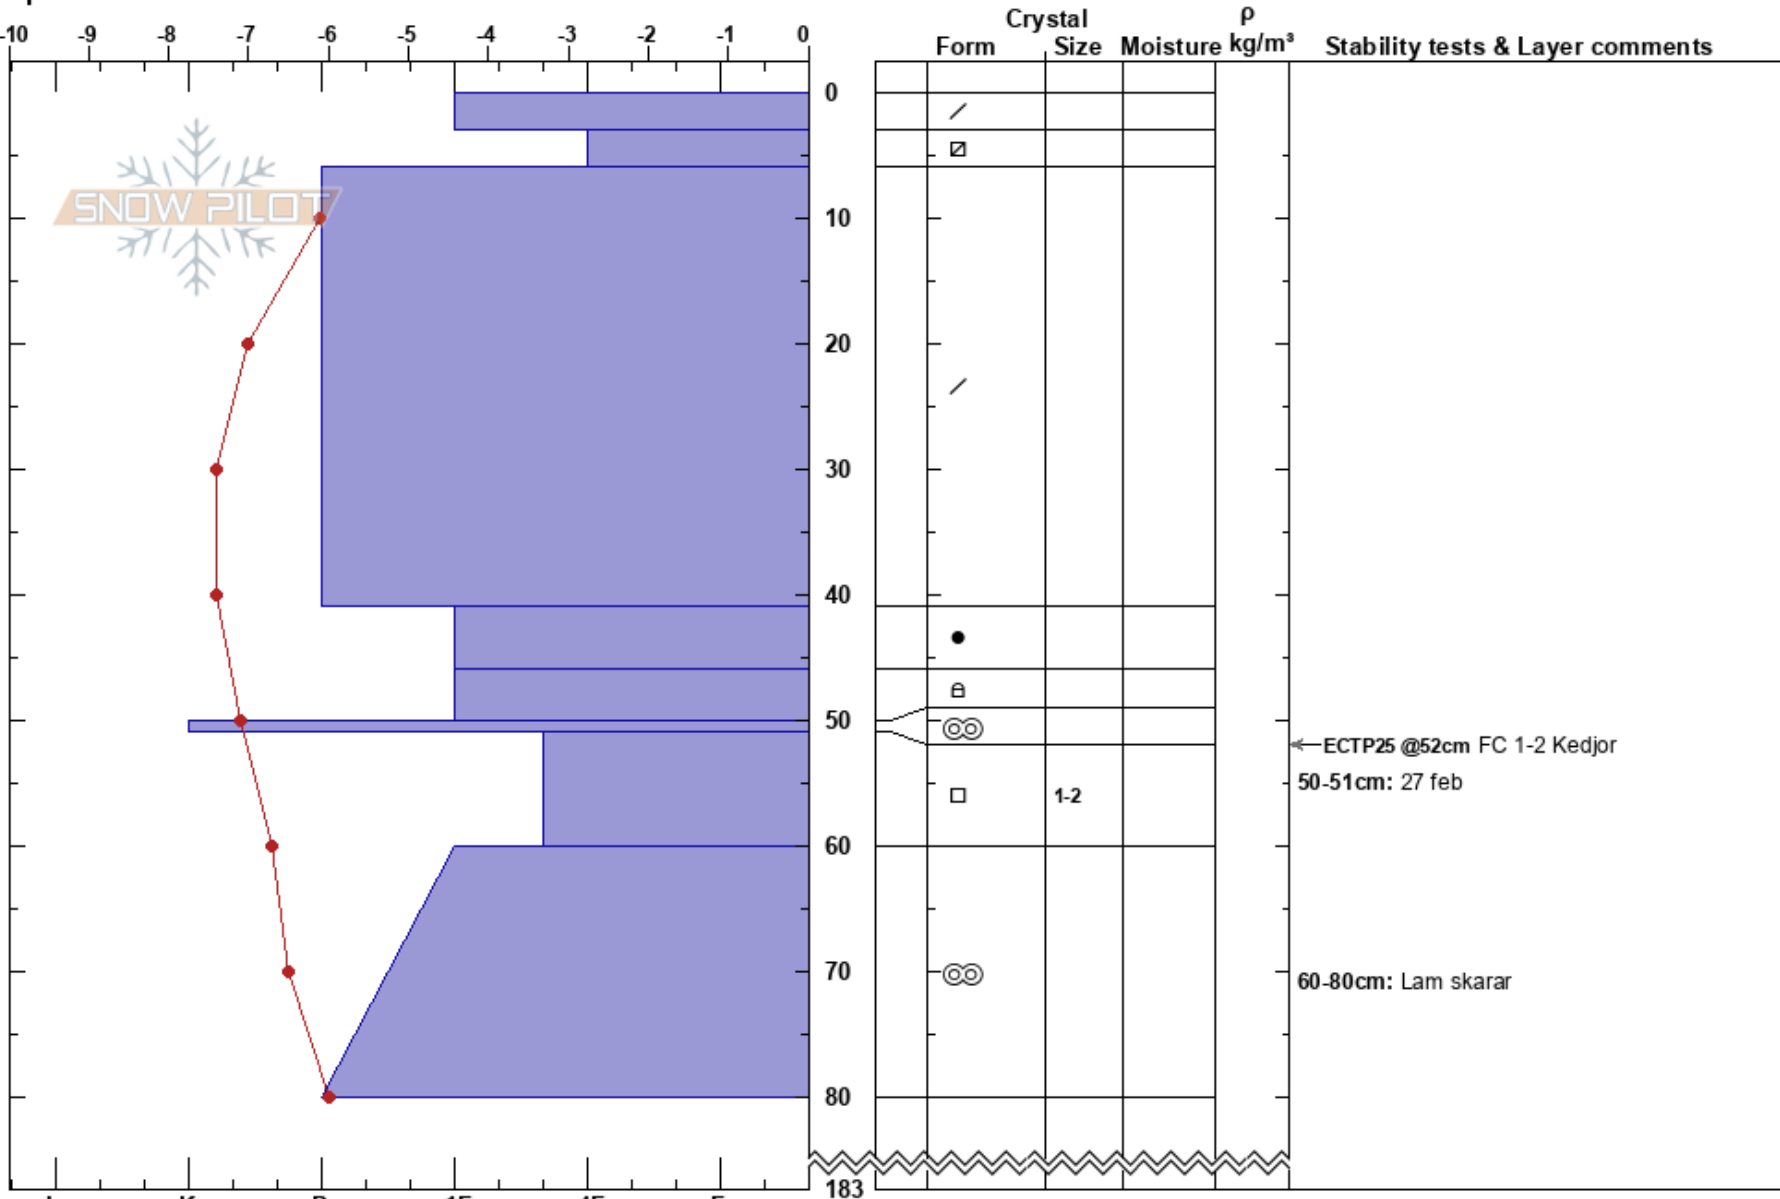

Umfors  
 Västra Vindelfjällen  
 Sweden  
 Elevation: 730 m  
 Aspect: 300°  
 Specifics:

Anton Grindgärds  
 04/04/2023 - 10:35  
 Co-ord:  
 Slope Angle: 19°  
 Wind Loading:

Stability:  
 Air Temperature: 0.6°C  
 Sky Cover: OVC  
 Precipitation: NO  
 Wind: Calm

HS:183  
 Layer Notes:  
 50-51cm: 27 feb  
 51-60cm: Problematic layer  
 60-80cm: Lam skarar

Notes: Större konvex läslutning. PWL 27 feb generellt ner 80-100 cm