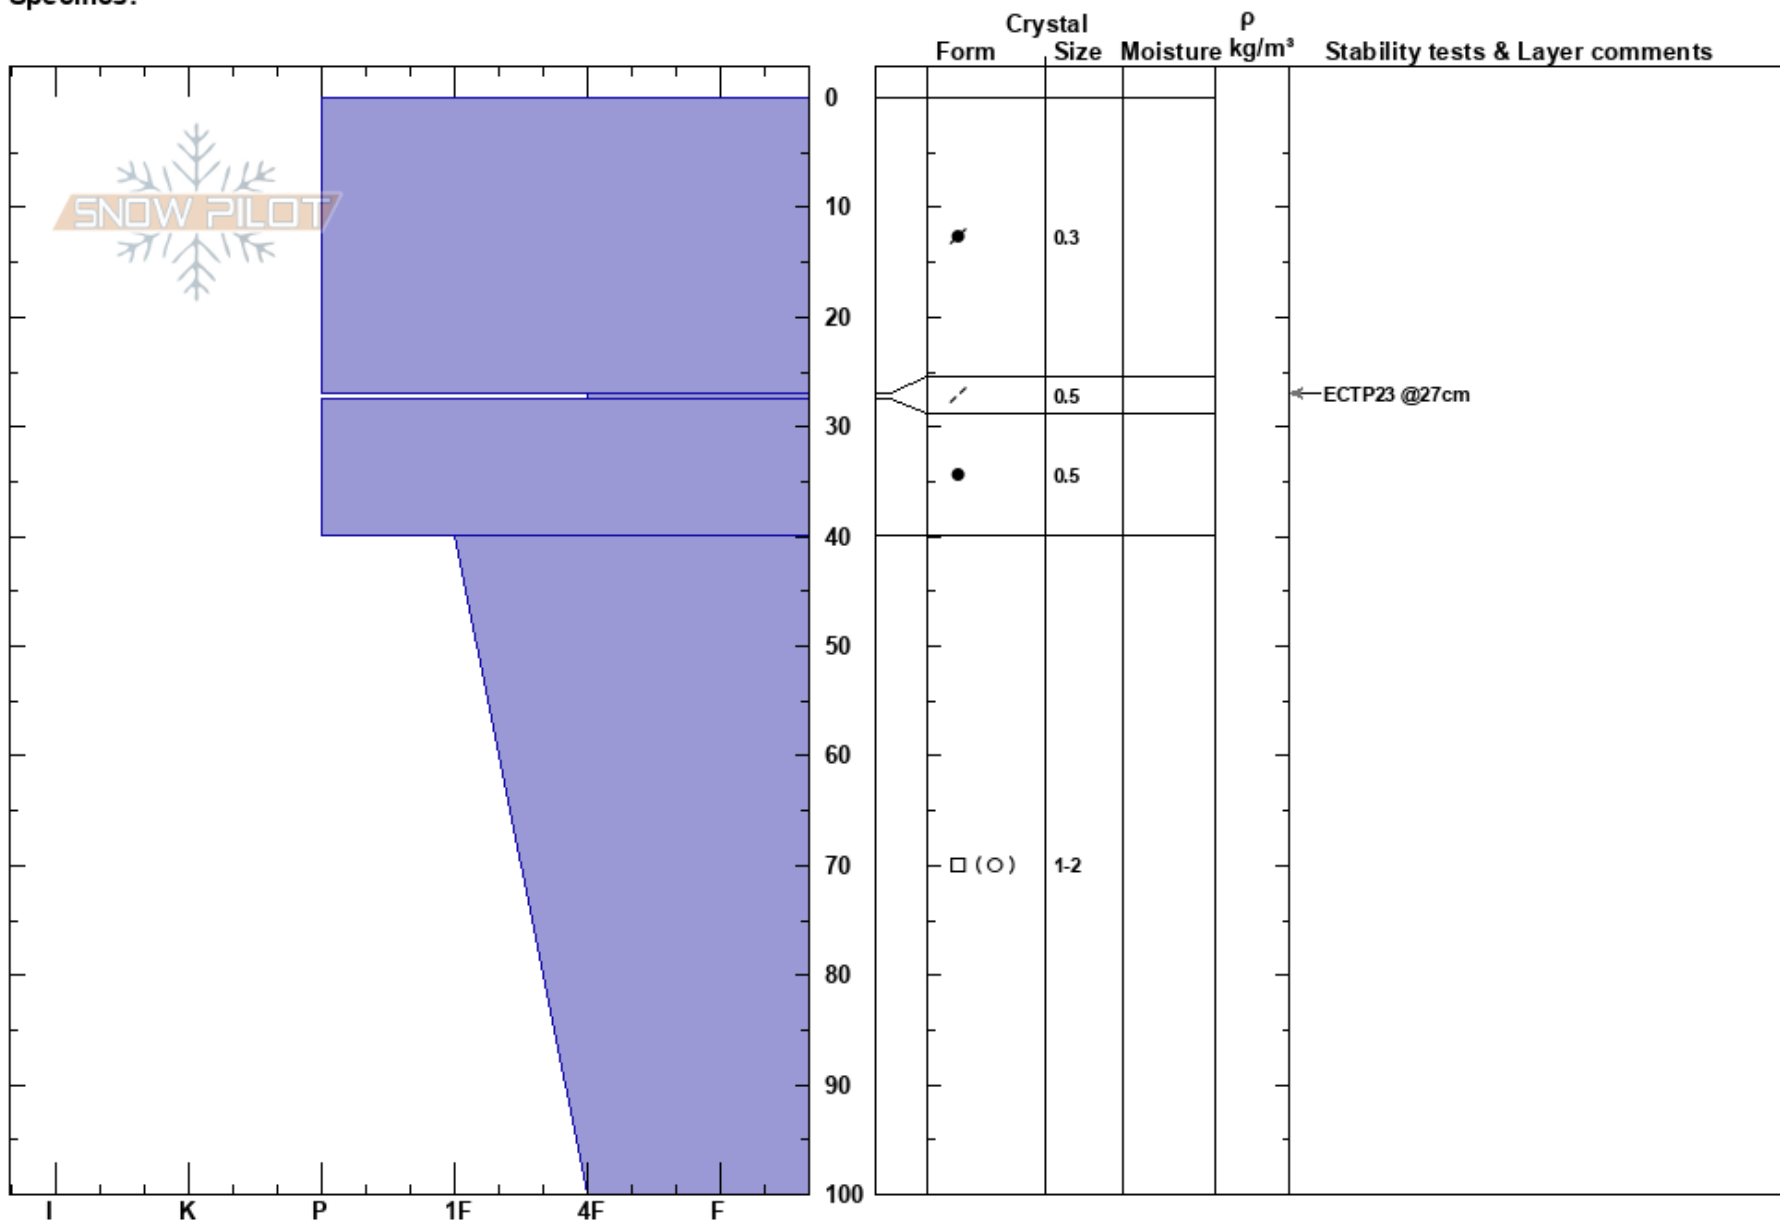

Sauhøe  
 Jotunheimen  
 Norway  
**Elevation:**  
**Aspect:** 36°  
**Specifics:**

Sverre Dahli  
 13/01/2018 - 10:00  
**Co-ord:**  
**Slope Angle:** 24°  
**Wind Loading:** previous

**Stability:**  
**Air Temperature:** -4°C  
**Sky Cover:** FEW  
**Precipitation:** NO  
**Wind:** SE Light Breeze

**HS:**100  
**PF:**3  
**Layer Notes:**

**Notes:**