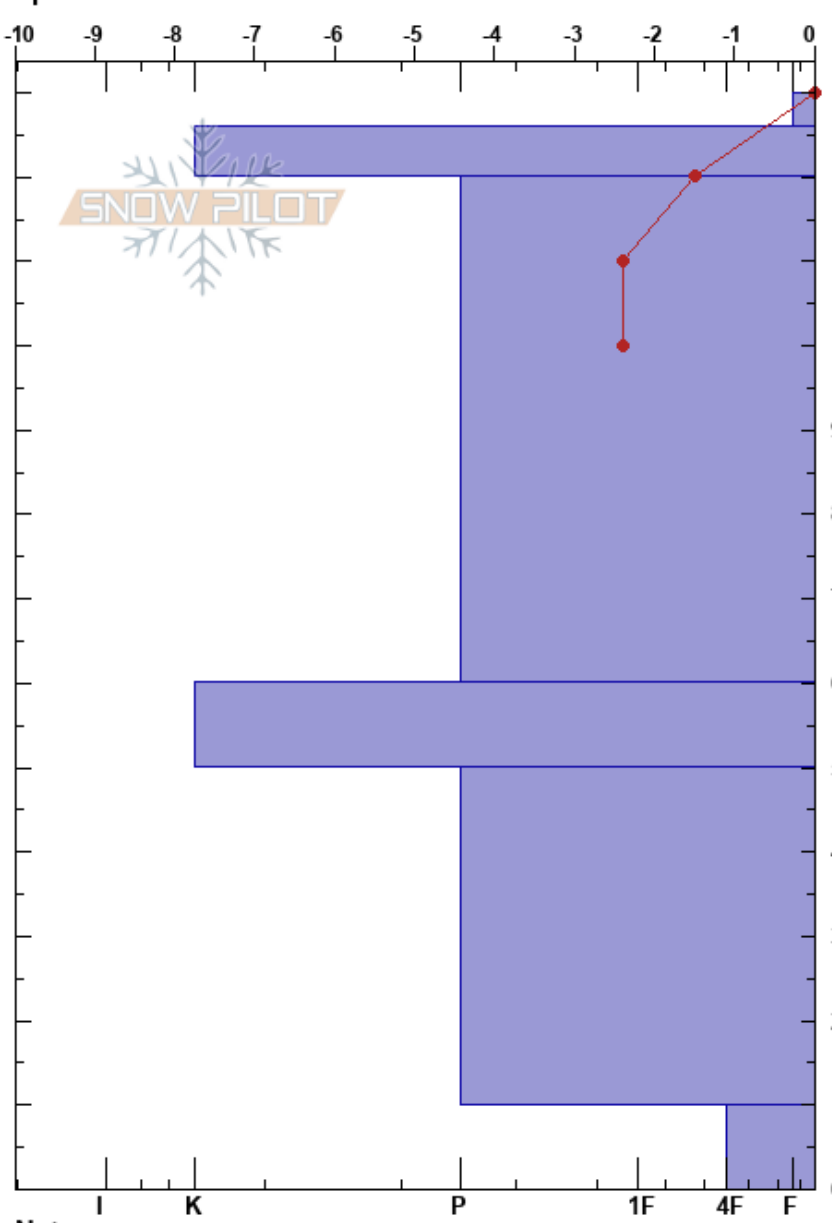

Drommen SO
 Bydalen
 Sweden
 Elevation: 992 m
 Aspect: SE
 Specifics:

Oskar Brodén
 04/04/2023 - 10:58
 Co-ord: 63.08340N, 13.81870E
 Slope Angle: 32°
 Wind Loading:

Stability:
 Air Temperature: -0.7°C
 Sky Cover: BKN
 Precipitation:
 Wind: SW Light Breeze

HS:130

Layer Notes:

Form	Crystal		ρ kg/m ³	Stability tests & Layer comments
	Size	Moisture		
+	2			
⊙⊙				
⊙				
⊙⊙				
⊙				
^	2			

Notes:

I K P 1F 4F F