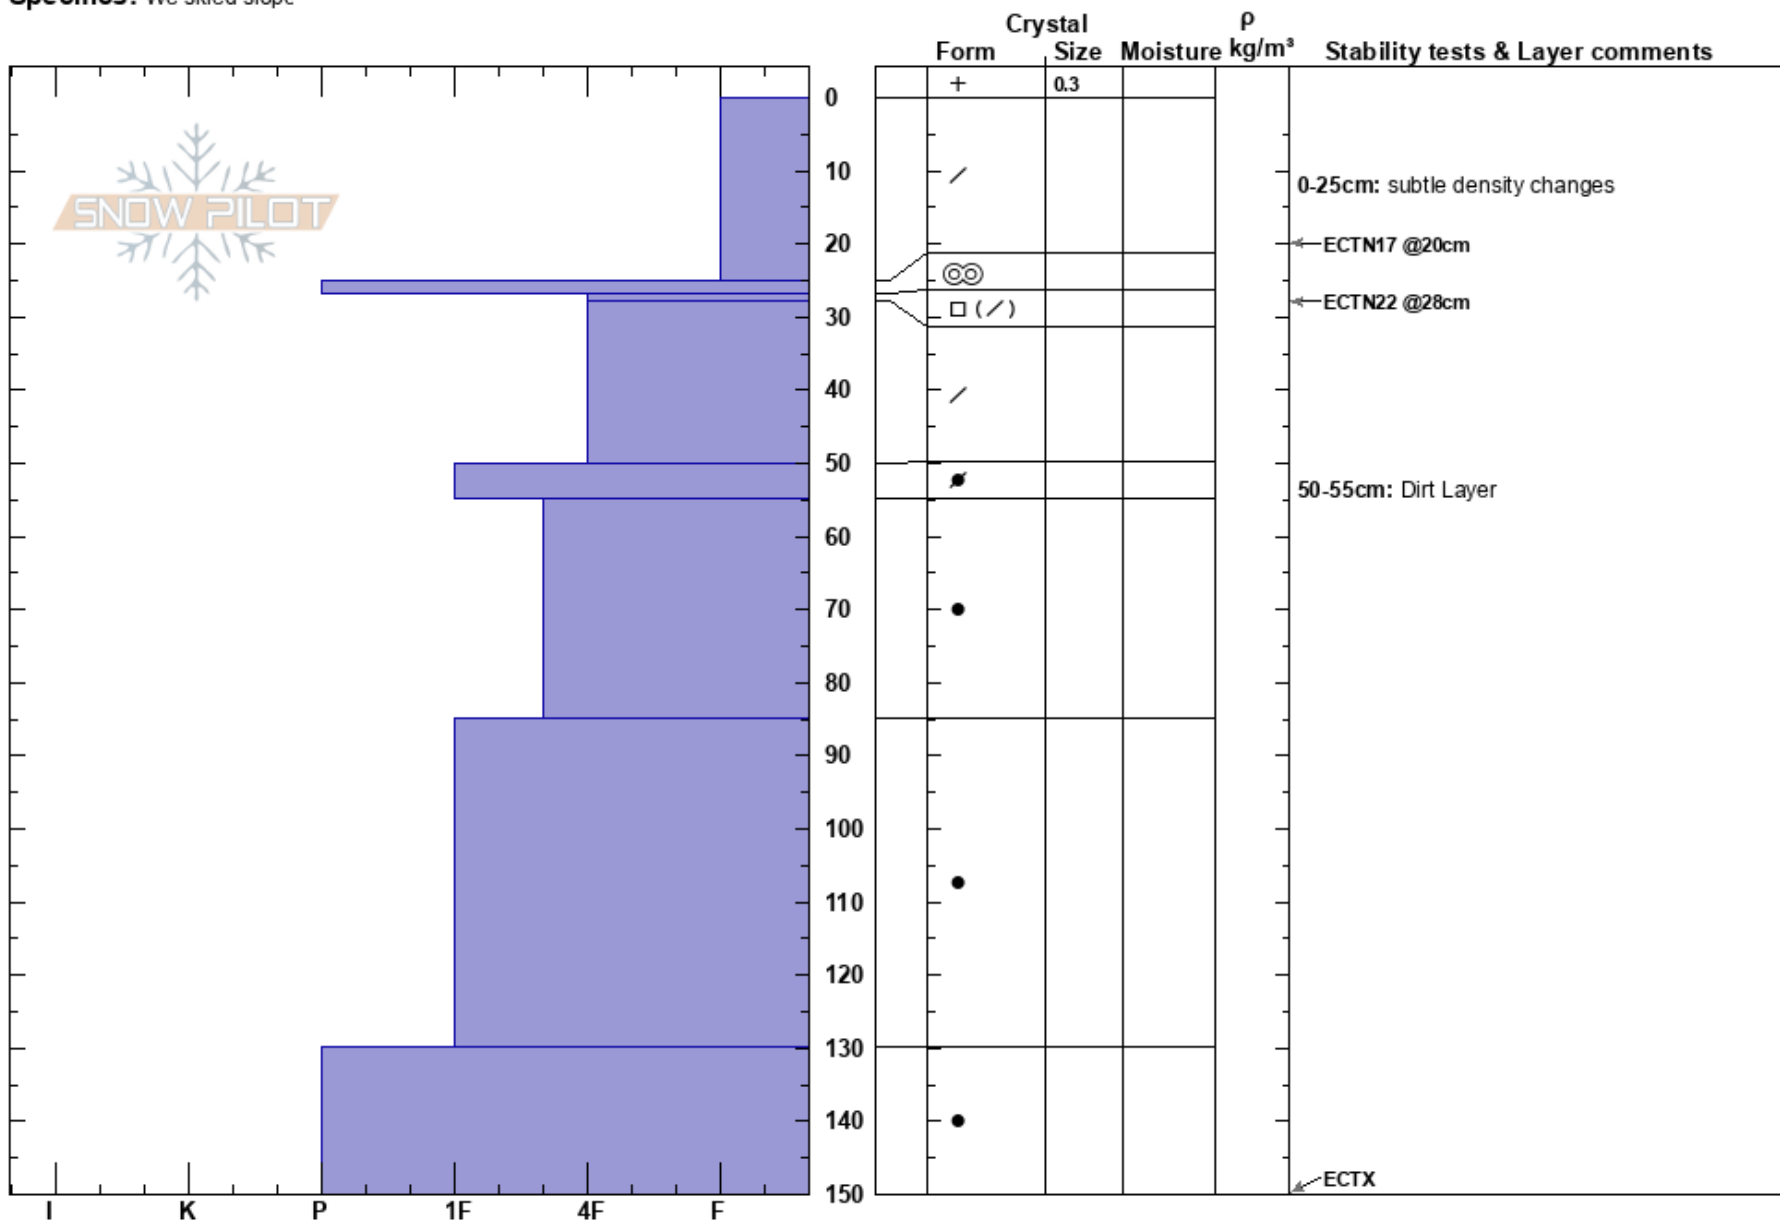

Silver Fork East 9660'
 Central Wasatch
 UT
 Elevation: 9660 ft
 Aspect: E
 Specifics: We skied slope

Dave Kelly
 04/03/2023 - 2:30pm
 Co-ord: 40.60270N, -111.62820W
 Slope Angle: 30°
 Wind Loading: no

Stability: Good
 Air Temperature: -5°C
 Sky Cover: OVC
 Precipitation: S1
 Wind: NW Calm

Layer Notes:
 0-25cm: subtle density changes
 0-25cm: Problematic layer
 50-55cm: Dirt Layer

Notes: Thin crust 10" below the surface from warmup the other day. This crust had small grained facets underneath the crust and broken stellars above the crust. The new snow was bonding well to the crust. In this location there was no melt-freeze crust associated with the dirt layer.