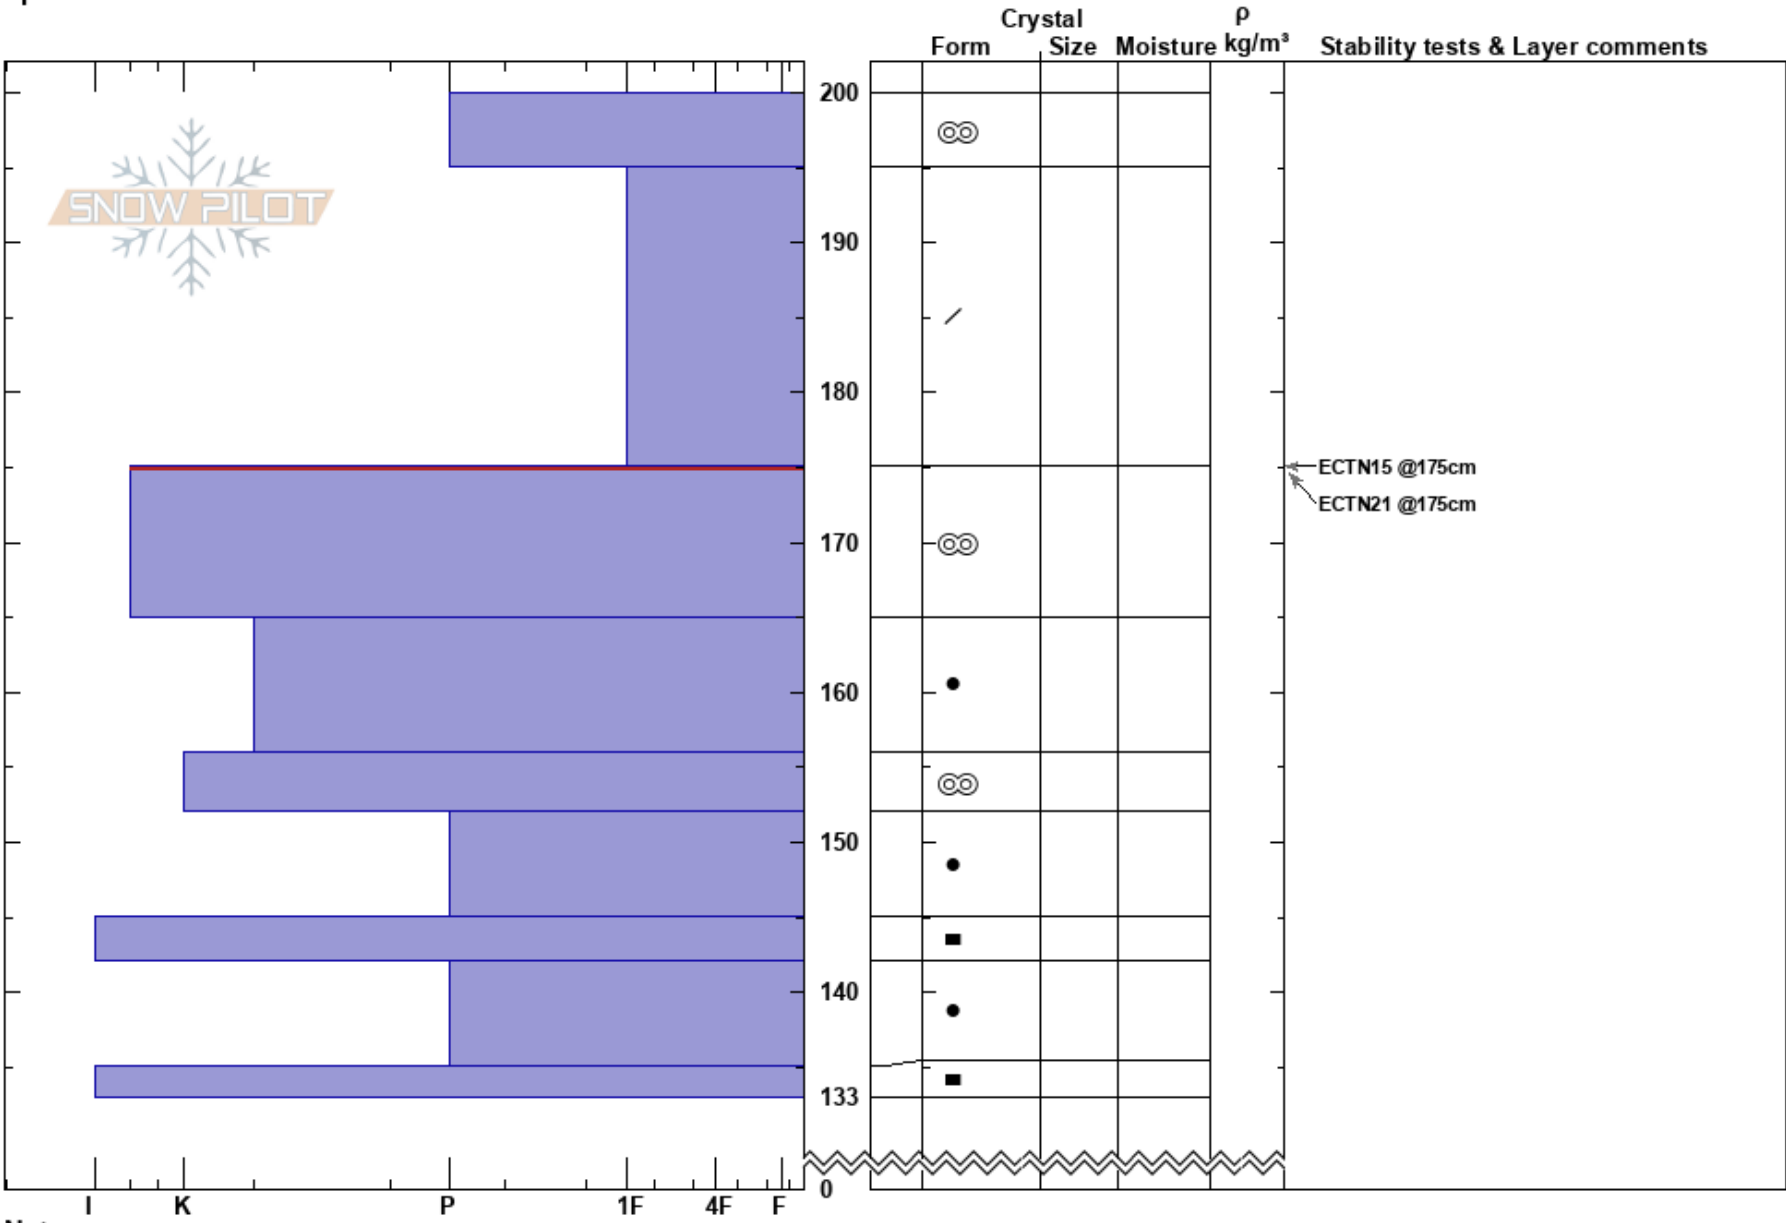

South  
 RMNP  
 CO  
 Elevation: 10400 ft  
 Aspect: S  
 Specifics:

Ian Fowler  
 04/03/2023 - 1:00pm  
 Co-ord: 13T 443172W 4462495N  
 Slope Angle: 25°  
 Wind Loading:

Stability:  
 Air Temperature:  
 Sky Cover:  
 Precipitation:  
 Wind:

HS:200  
 Layer Notes:  
 175-165cm:Problematic layer

Notes: