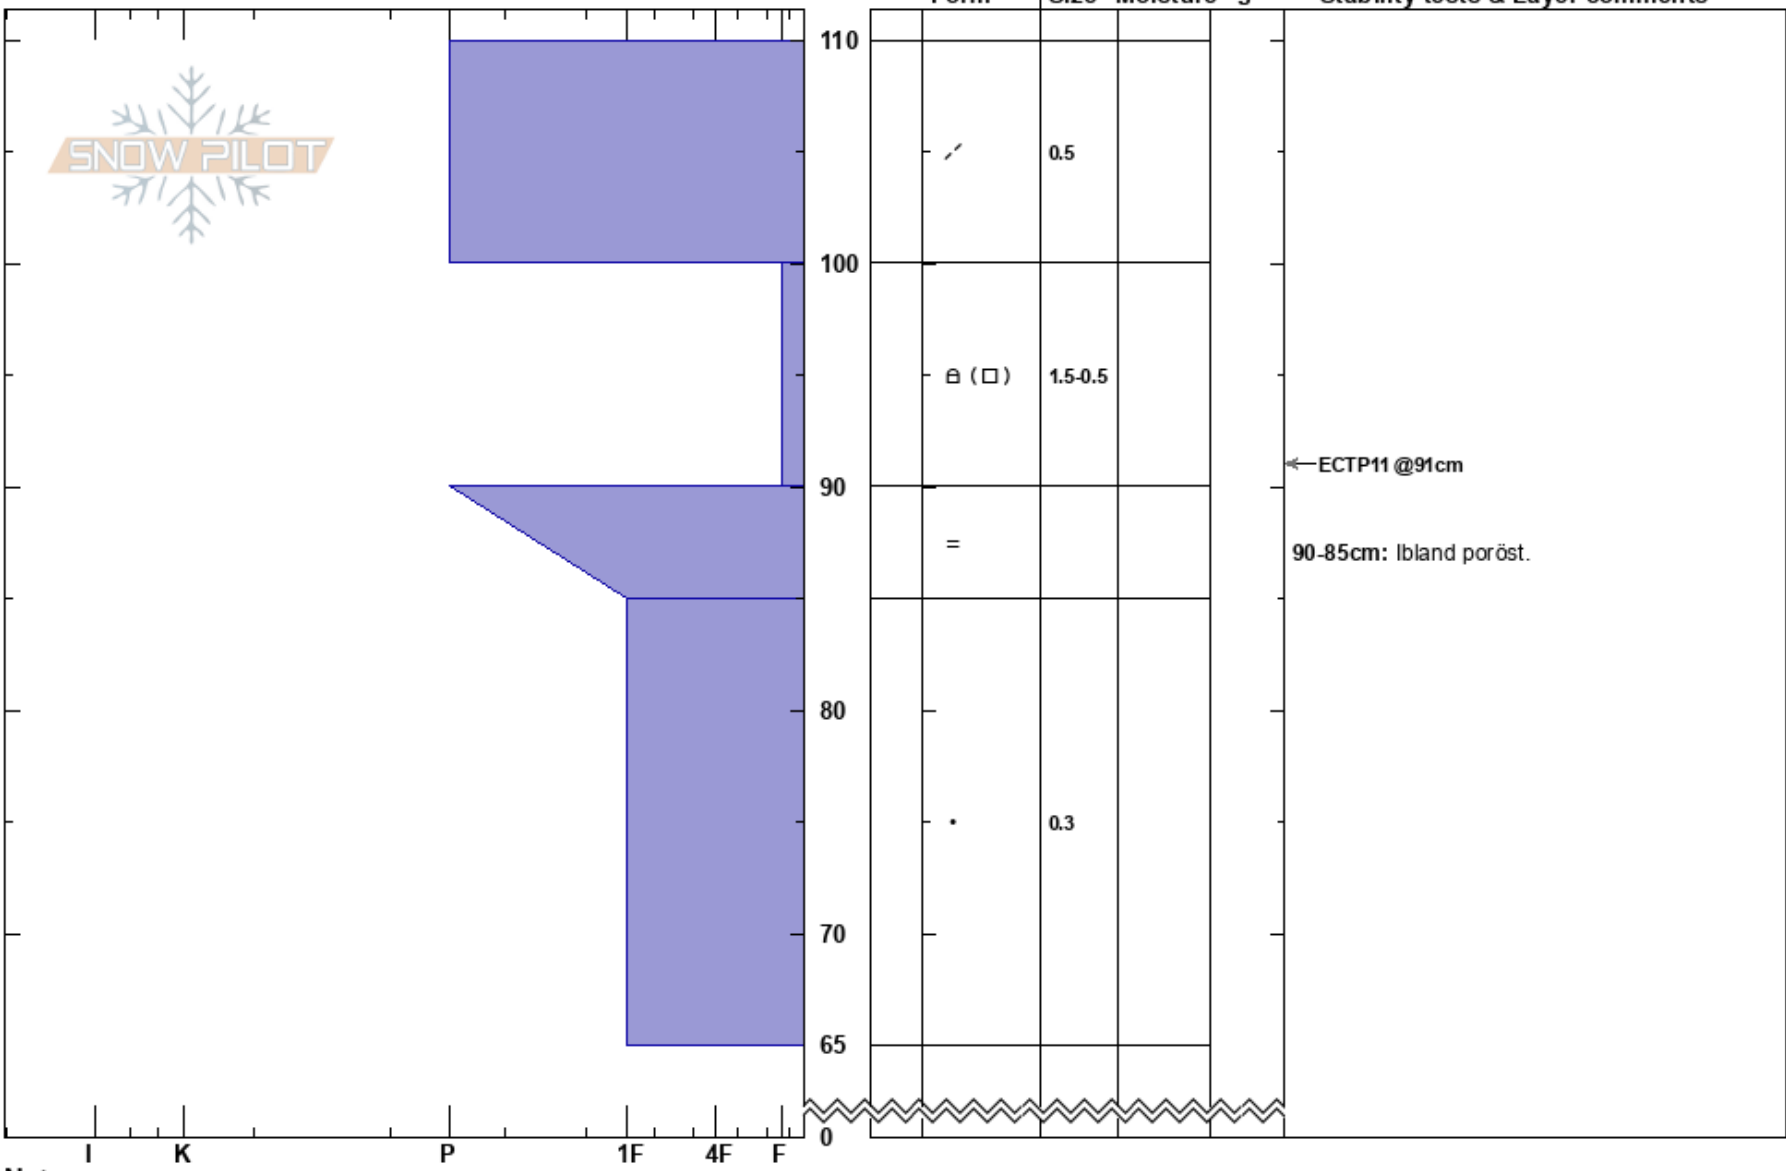

Anåfjället  
 Funäsfjällen  
 Sweden  
 Elevation: 1100 m  
 Aspect:  
 Specifics:

Mattias Åberg  
 13/01/2018 - 11:00  
 Co-ord: 62.60248N, 12.70977E  
 Slope Angle: 30°  
 Wind Loading: no

Stability:  
 Air Temperature: -3°C  
 Sky Cover: CLR  
 Precipitation: NO  
 Wind: Calm

HS:110  
 PF:5  
 90-85cm: Ibland poröst.

Notes: