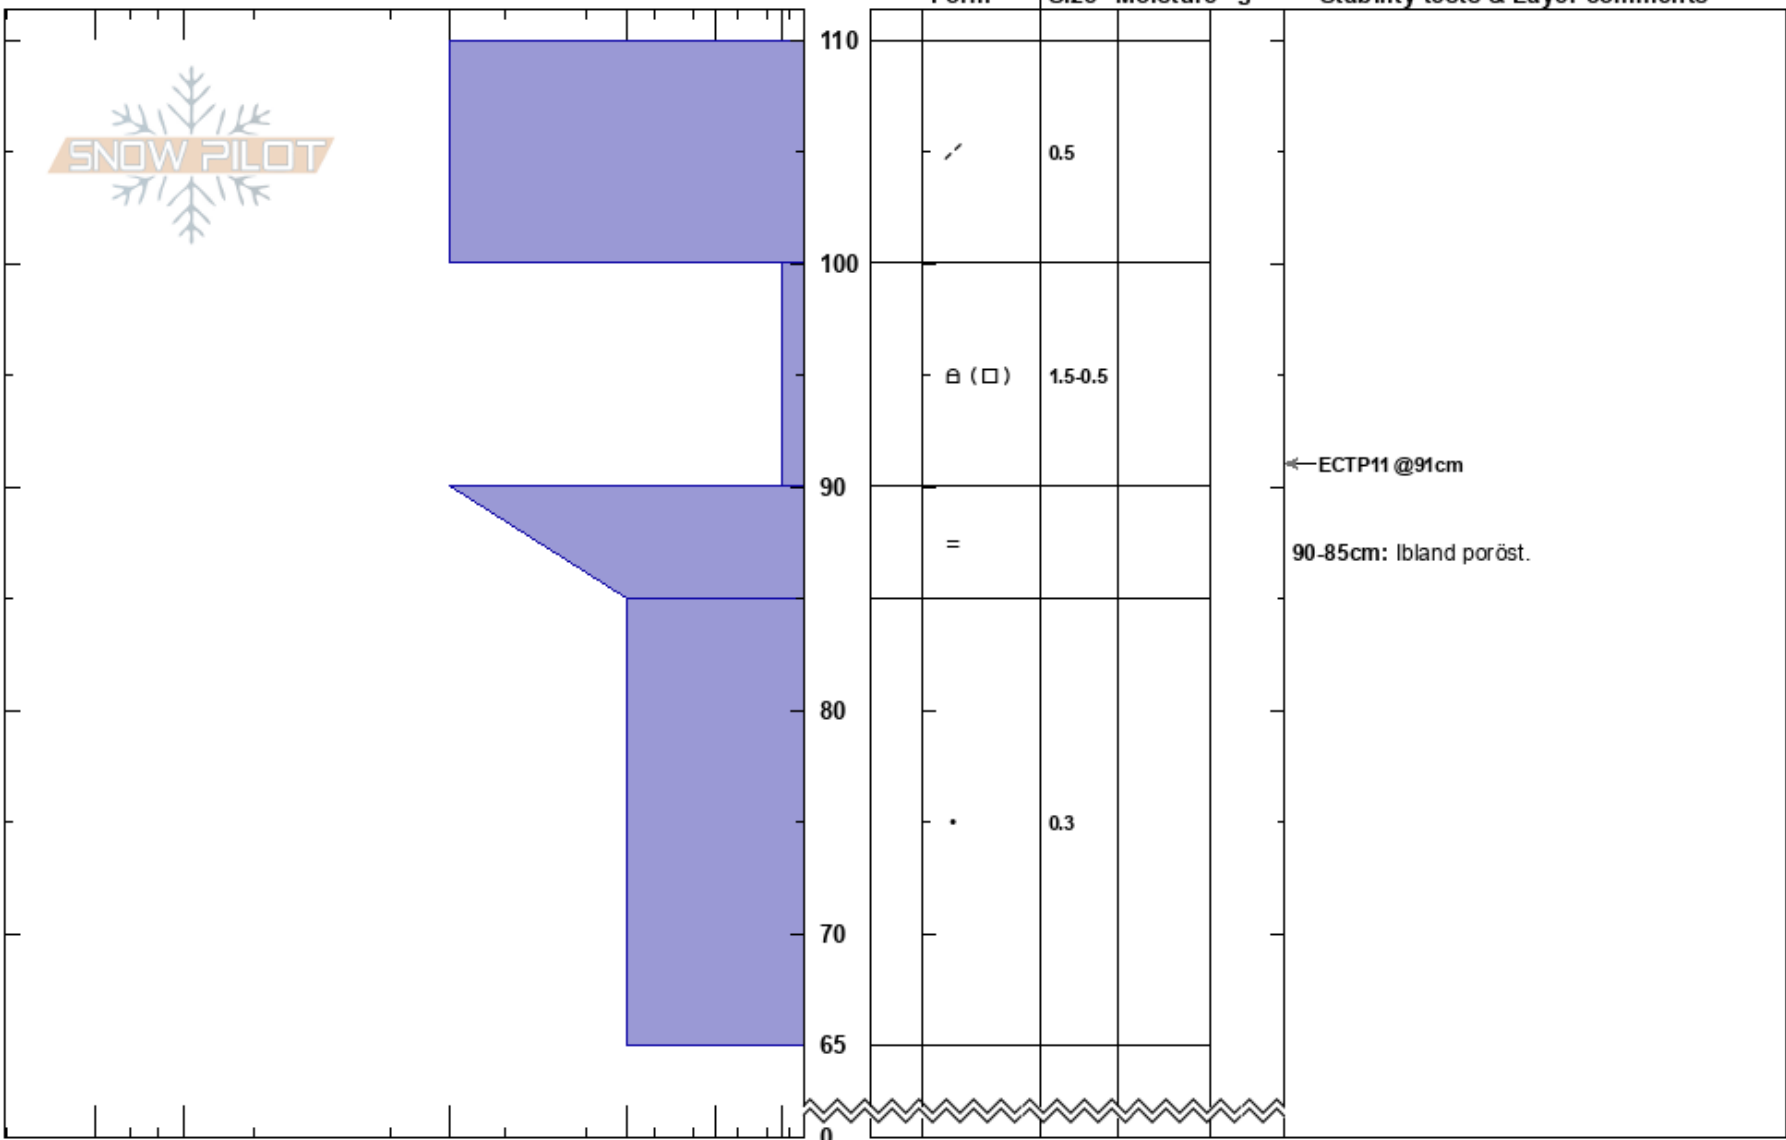

Anåfjället
 Funäsfjällen
 Sweden
 Elevation: 1100 m
 Aspect:
 Specifics:

Mattias Åberg
 13/01/2018 - 11:00
 Co-ord: 62.60248N, 12.70977E
 Slope Angle: 30°
 Wind Loading: no

Stability:
 Air Temperature: -3°C
 Sky Cover: CLR
 Precipitation: NO
 Wind: Calm

HS:110
 PF:5
 90-85cm: Ibland poröst.

Notes: