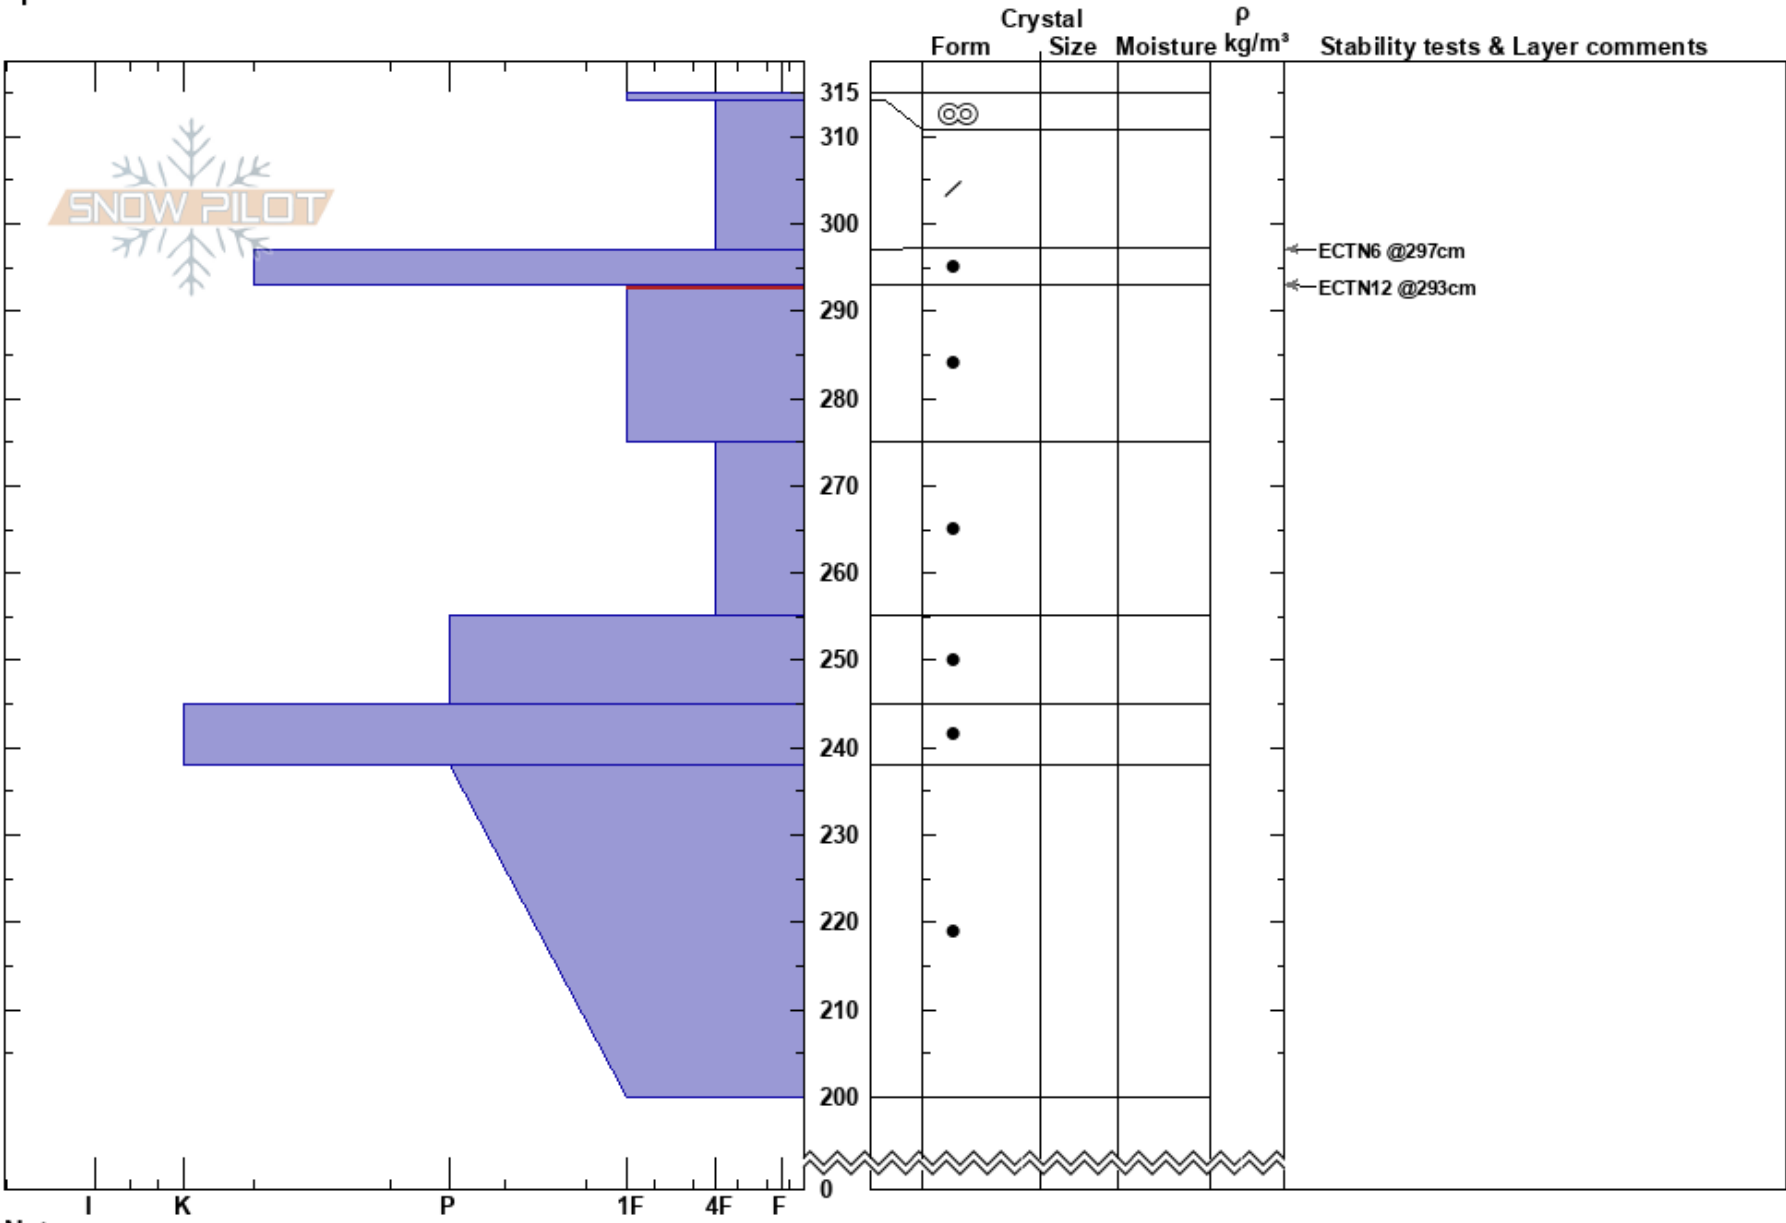

North  
 RMNP  
 CO  
 Elevation: 10900 ft  
 Aspect: N  
 Specifics:

Ian Fowler  
 04/03/2023 - 11:00am  
 Co-ord: 13T 443042W 4462013N  
 Slope Angle: 32°  
 Wind Loading:

Stability:  
 Air Temperature:  
 Sky Cover:  
 Precipitation:  
 Wind:

HS:315  
 PF:10 293-275cm:Problematic layer  
 PS:5

Notes: