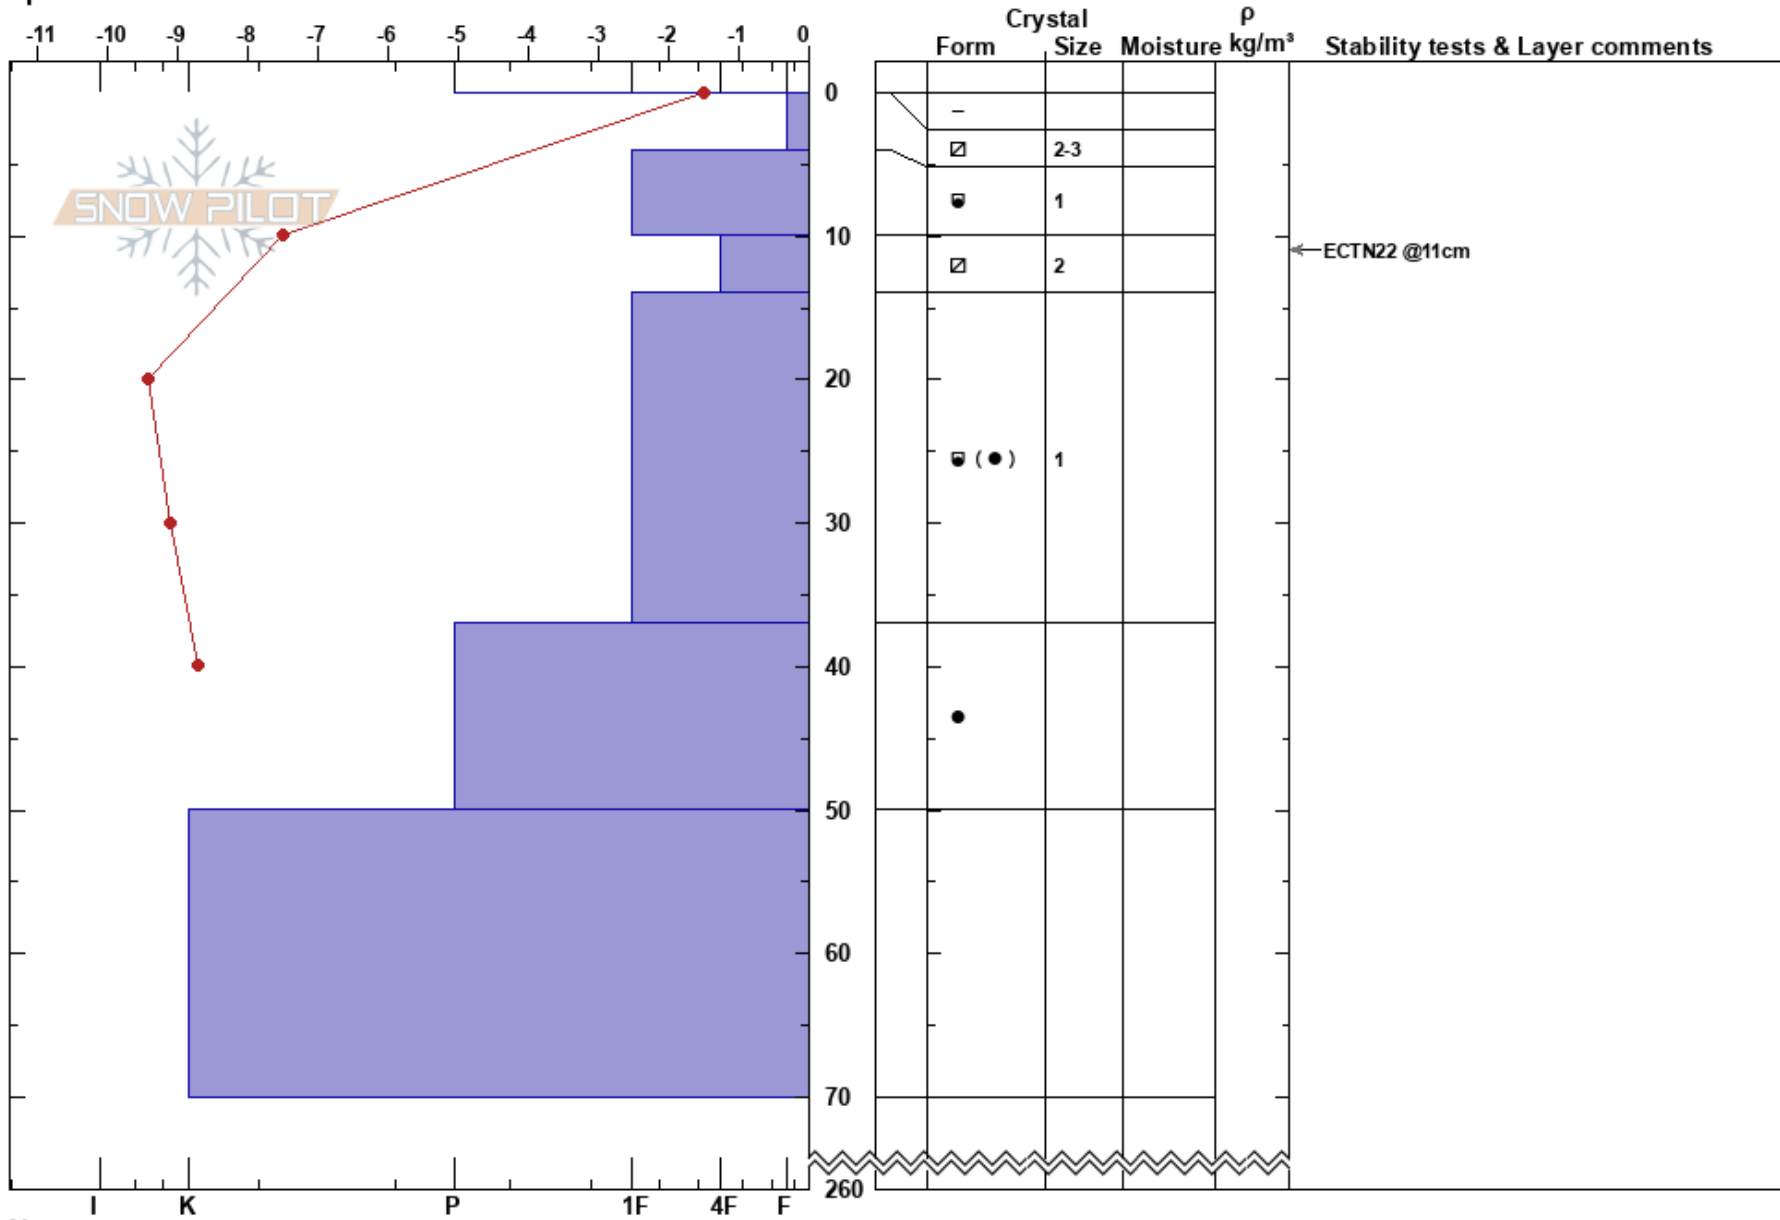

LillSylen
 Sylarna
 Sweden
 Elevation: 1371 m
 Aspect: E
 Specifics:

Oskar Brodén
 03/04/2023 - 11:24
 Co-ord:
 Slope Angle: 28°
 Wind Loading:

Stability:
 Air Temperature: -3.9°C PF:10
 Sky Cover: FEW
 Precipitation: NO
 Wind: W Light Breeze

Layer Notes:

Notes: