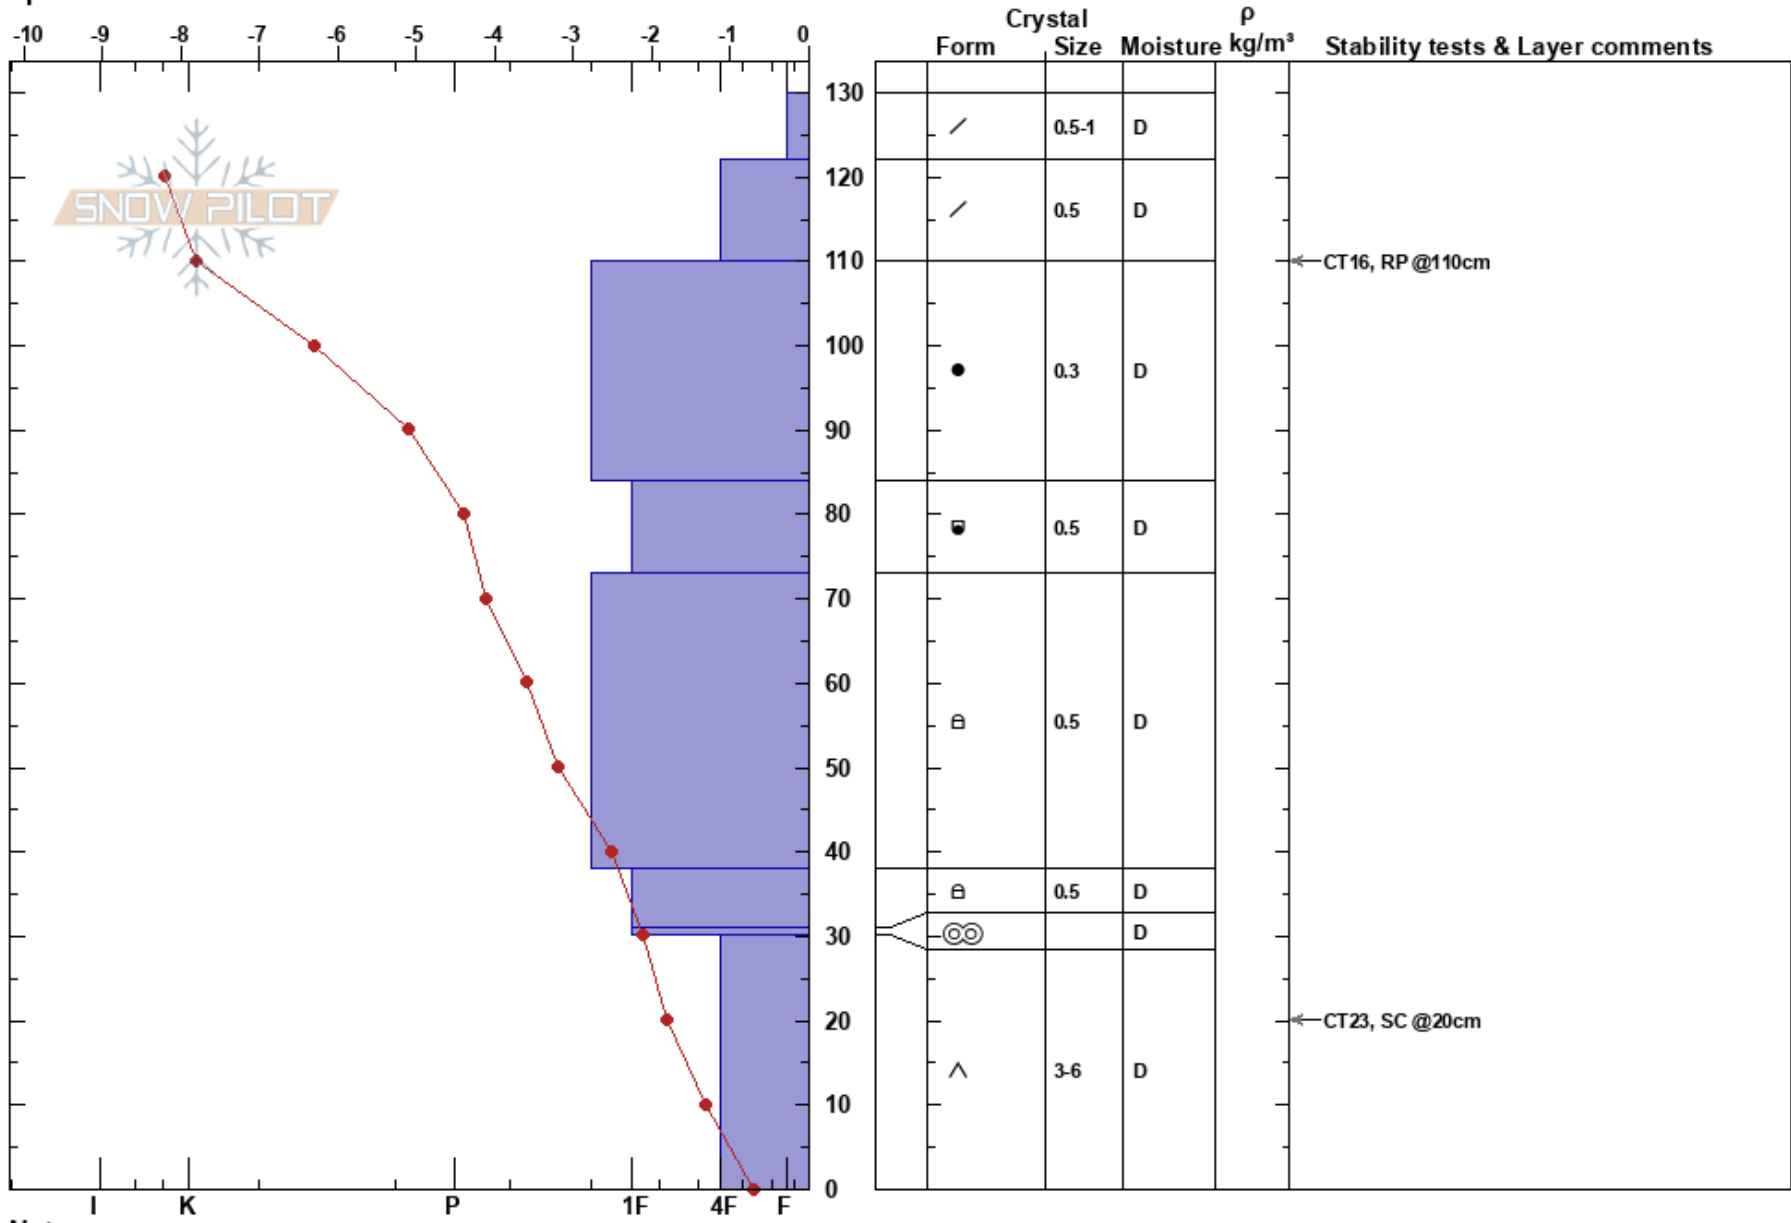

RMR Backcountry
 Selkirks
 BC
 Elevation: 2230 m
 Aspect: SW
 Specifics:

Gauthier Pierrel
 03/01/2023 - 12:30
 Co-ord:
 Slope Angle: 20°
 Wind Loading:

Stability:
 Air Temperature: -1°C
 Sky Cover: FEW
 Precipitation: NO
 Wind: Calm

HS:130
 PF:20
 Layer Notes:

Notes: