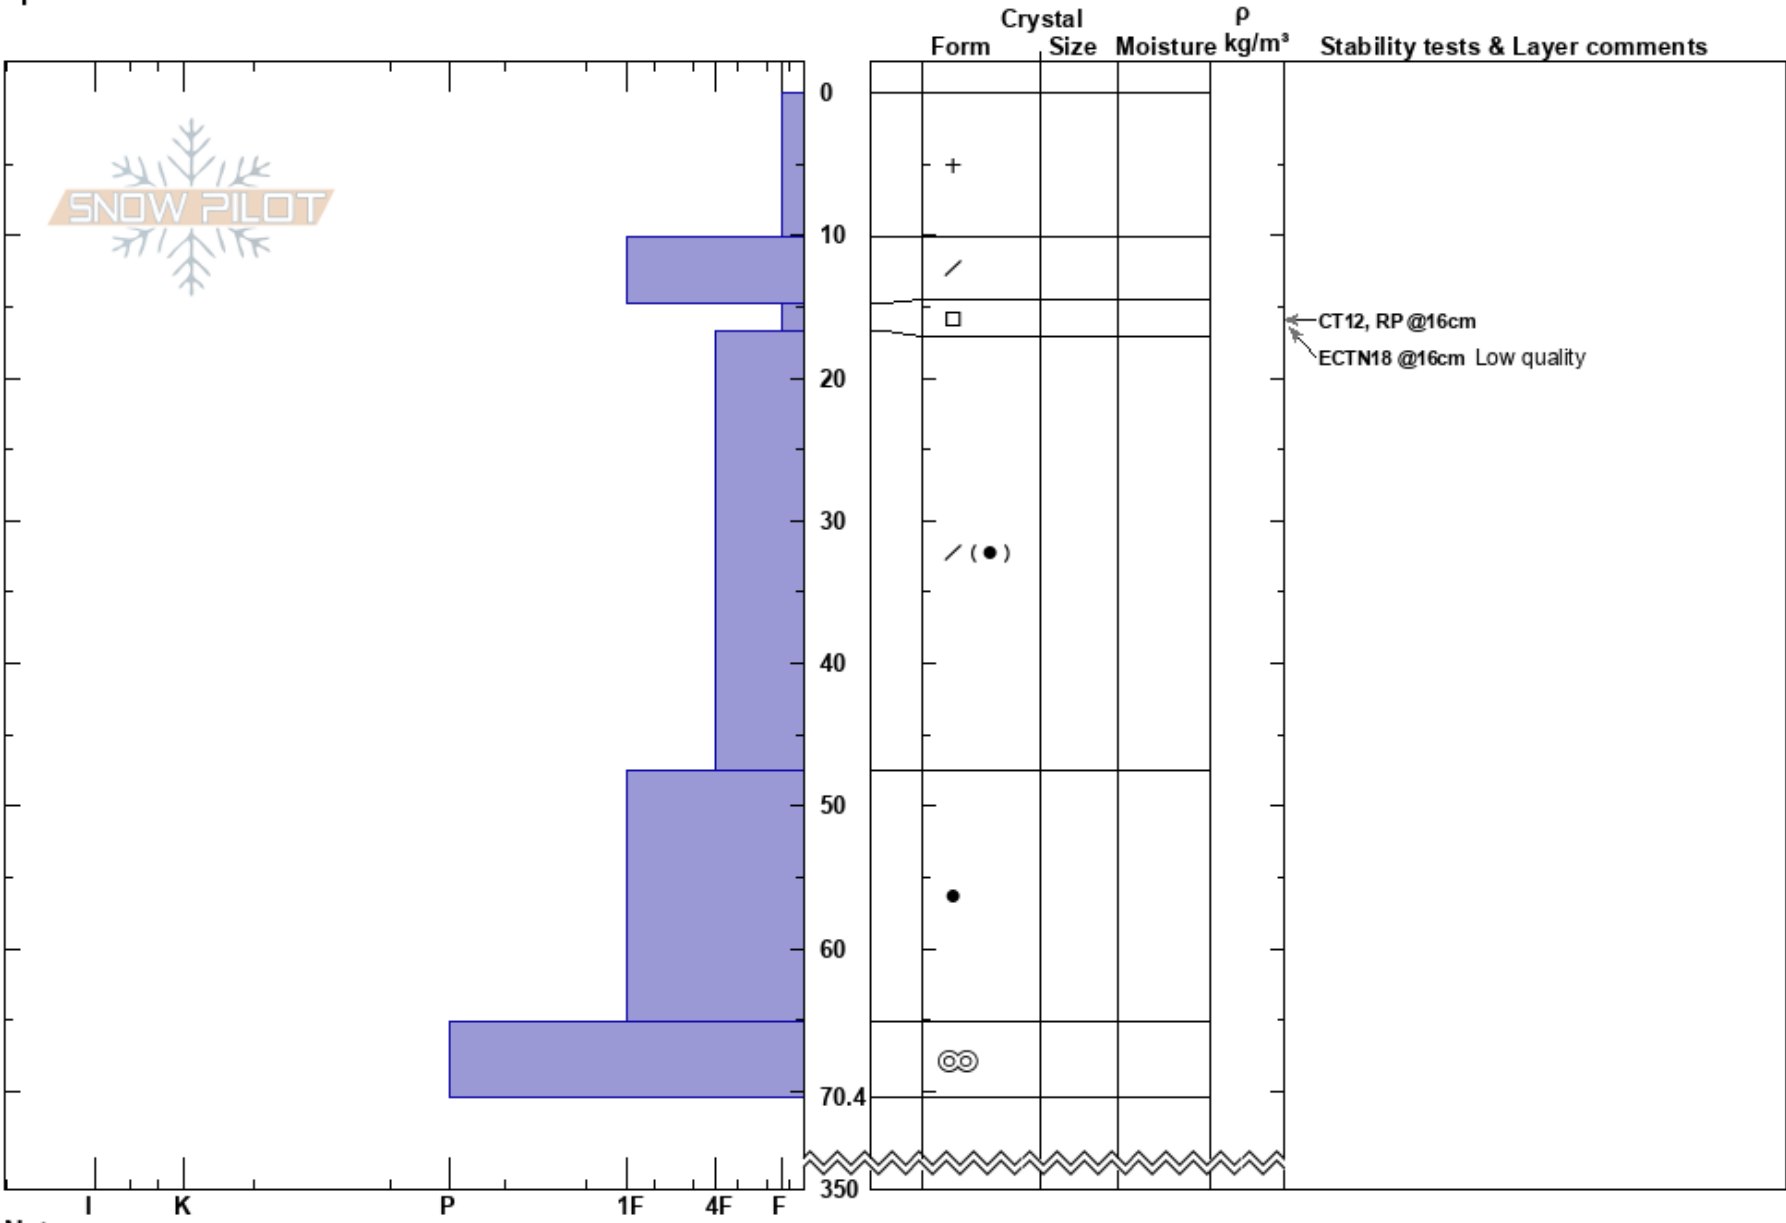

Dogleg
 Tordrillo Range
 AK
 Elevation: 4400 ft
 Aspect: N
 Specifics:

Hugh Barnard
 03/31/2023 - 11:00am
 Co-ord: 61.35782N, -152.01444W
 Slope Angle: 30°
 Wind Loading:

Stability:
 Air Temperature:
 Sky Cover: FEW
 Precipitation: NO
 Wind: Calm

HS:350
 PF:40 14.8-16.8cm:Problematic layer
 PS: 15

Notes: