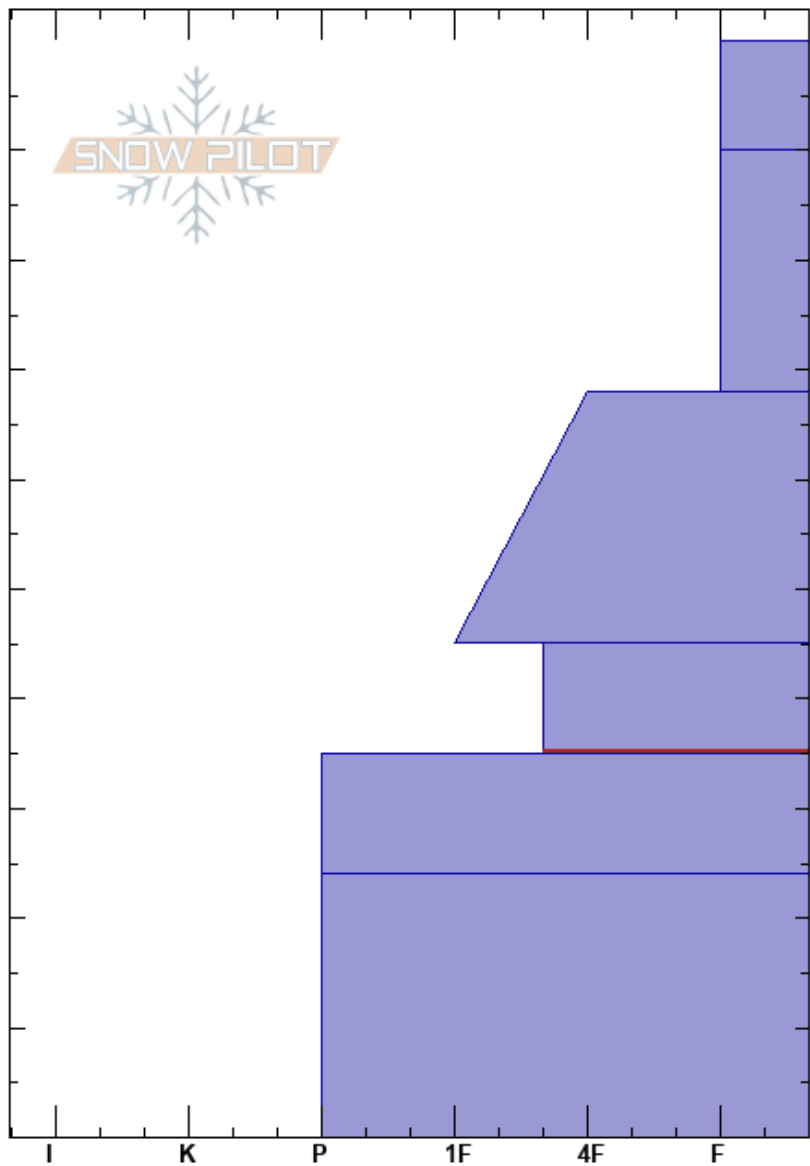

Annia  
 Chugach Range  
 AK  
 Elevation: 3000 ft  
 Aspect: NE  
 Specifics:

Alaska Backcountry Guides  
 03/31/2023 - 11:00am  
 Co-ord: 61.10776N, -146.67950W  
 Slope Angle:  
 Wind Loading: no

Stability:  
 Air Temperature: 32°F  
 Sky Cover: FEW  
 Precipitation: NO  
 Wind: NE Light Breeze

HS:100  
 PF:20  
 PS:15  
 Layer Notes:  
 55-65cm: perserved stellars/facets?  
 55-65cm:Problematic layer

Crystal Form	Crystal Size	Moisture	$\rho$ kg/m <sup>3</sup>	Stability tests & Layer comments
+				
/				
/				
/				55-65cm: perserved stellars/facets?
• (B)				
•				
				CTN @60cm down