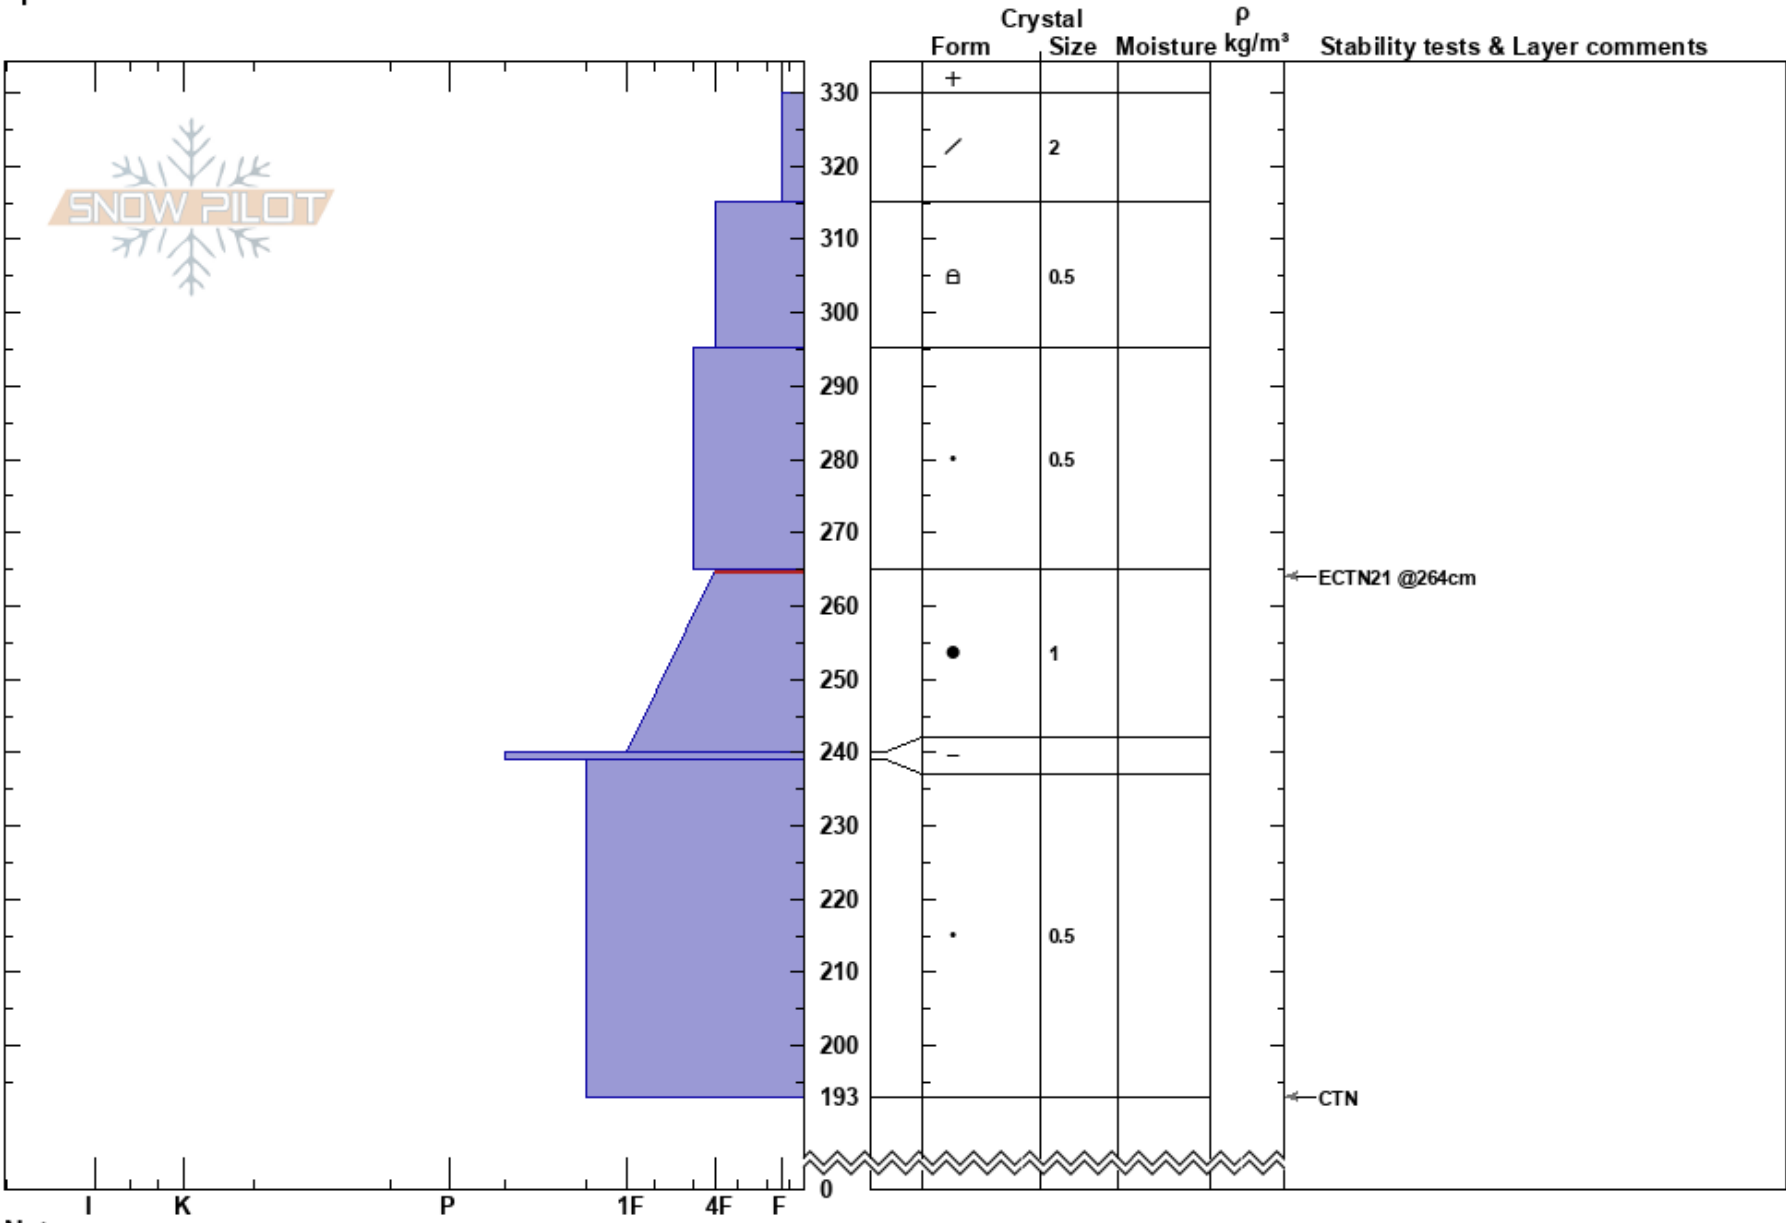

KPAC Obs_3_30_23
 San Francisco Peaks
 AZ
 Elevation: 9920 ft
 Aspect: N
 Specifics:

Mathieu Brown
 03/30/2023 - 3:20pm
 Co-ord: 34U 35W 112N
 Slope Angle: 36°
 Wind Loading: yes

Stability:
 Air Temperature: 24°F
 Sky Cover: BKN
 Precipitation: S-1
 Wind: SW Moderate

HS:330
 PF:45
 PS: 15
 265-240cm:Problematic layer

Notes: Intentionally dug on north facing slope with some exposure to wind and previous signs of wind loading