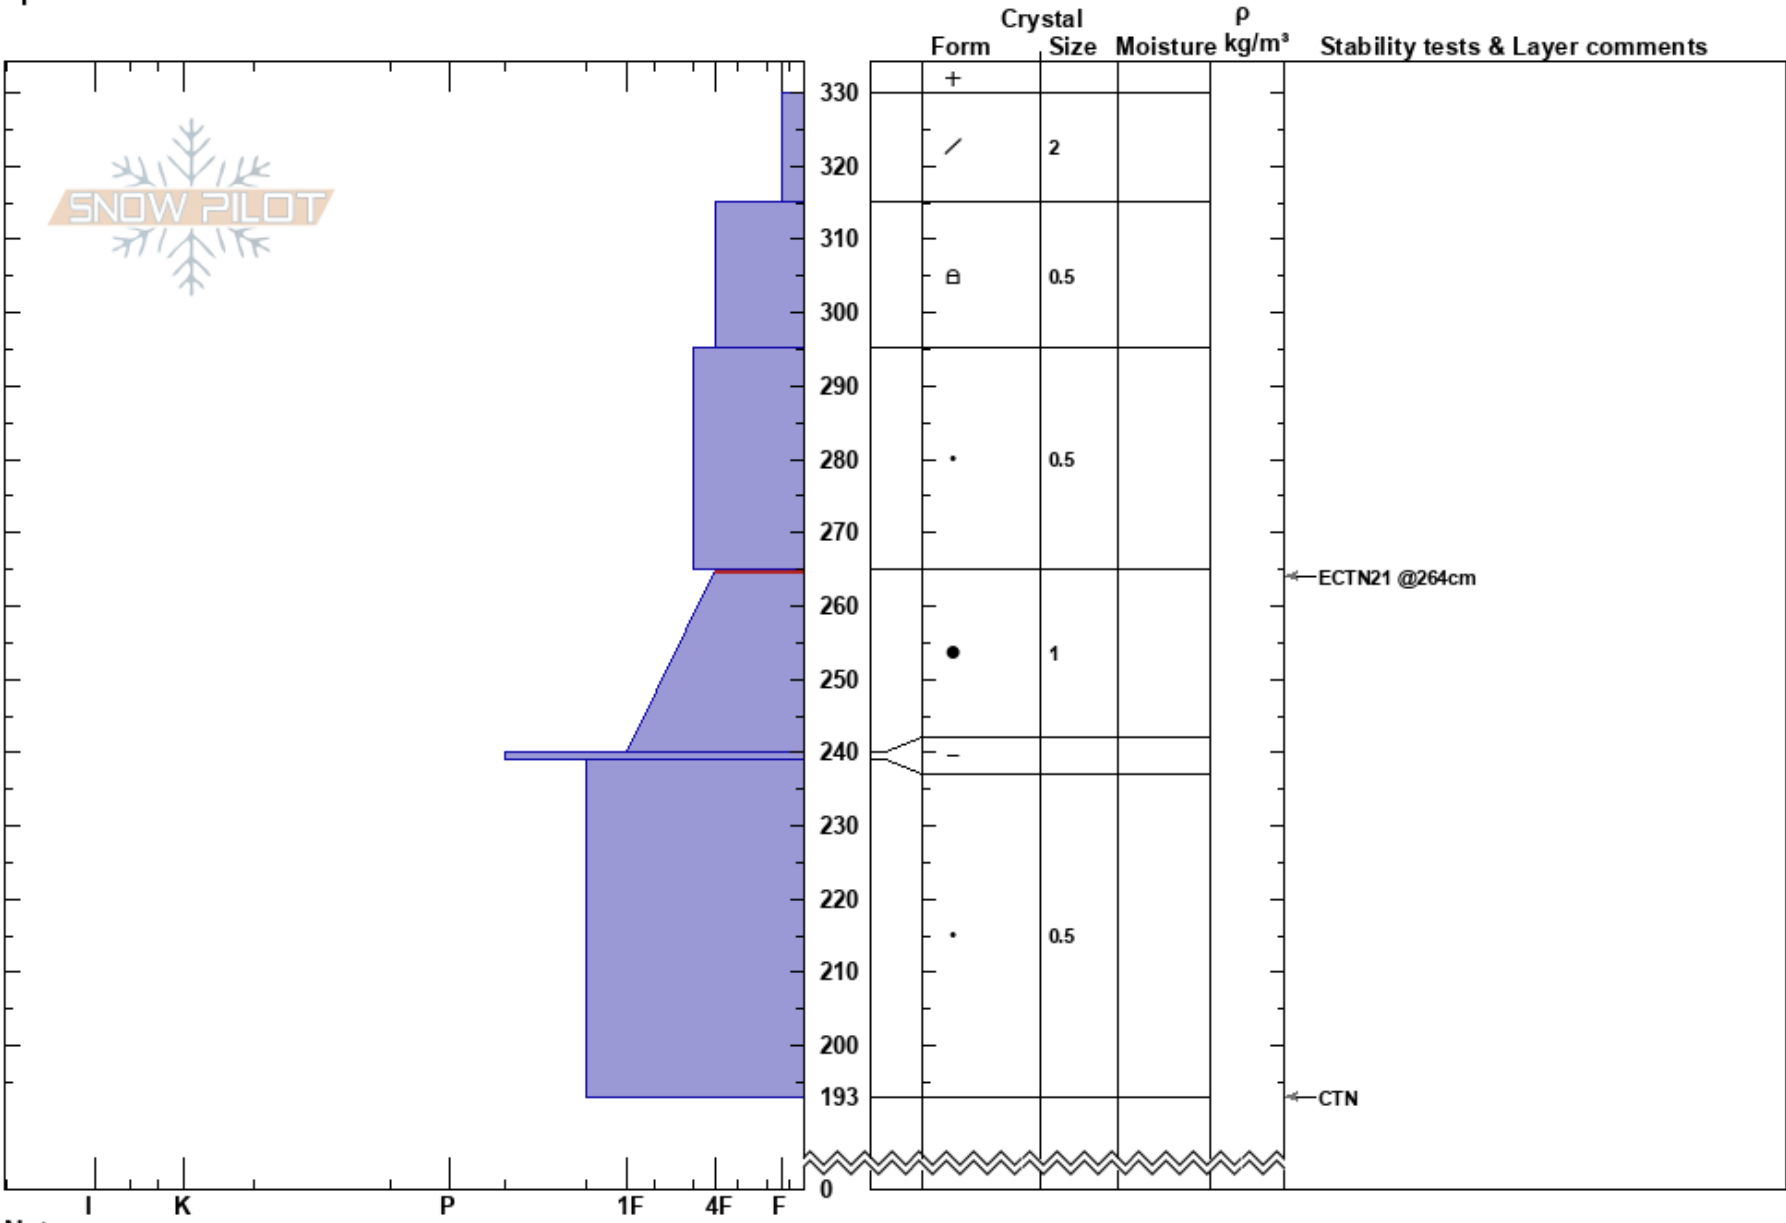

KPAC Obs_3_30_23
 San Francisco Peaks
 AZ
 Elevation: 9920 ft
 Aspect: N
 Specifics:

Mathieu Brown
 03/30/2023 - 3:20pm
 Co-ord: 34U 35W 112N
 Slope Angle: 36°
 Wind Loading: yes

Stability: **HS:330**
 Air Temperature: 24°F **PF:45** 265-240cm:Problematic layer
 Sky Cover: BKN **PS: 15**
 Precipitation: S-1
 Wind: SW Moderate

Notes: Intentionally dug on north facing slope with some exposure to wind and previous signs of wind loading