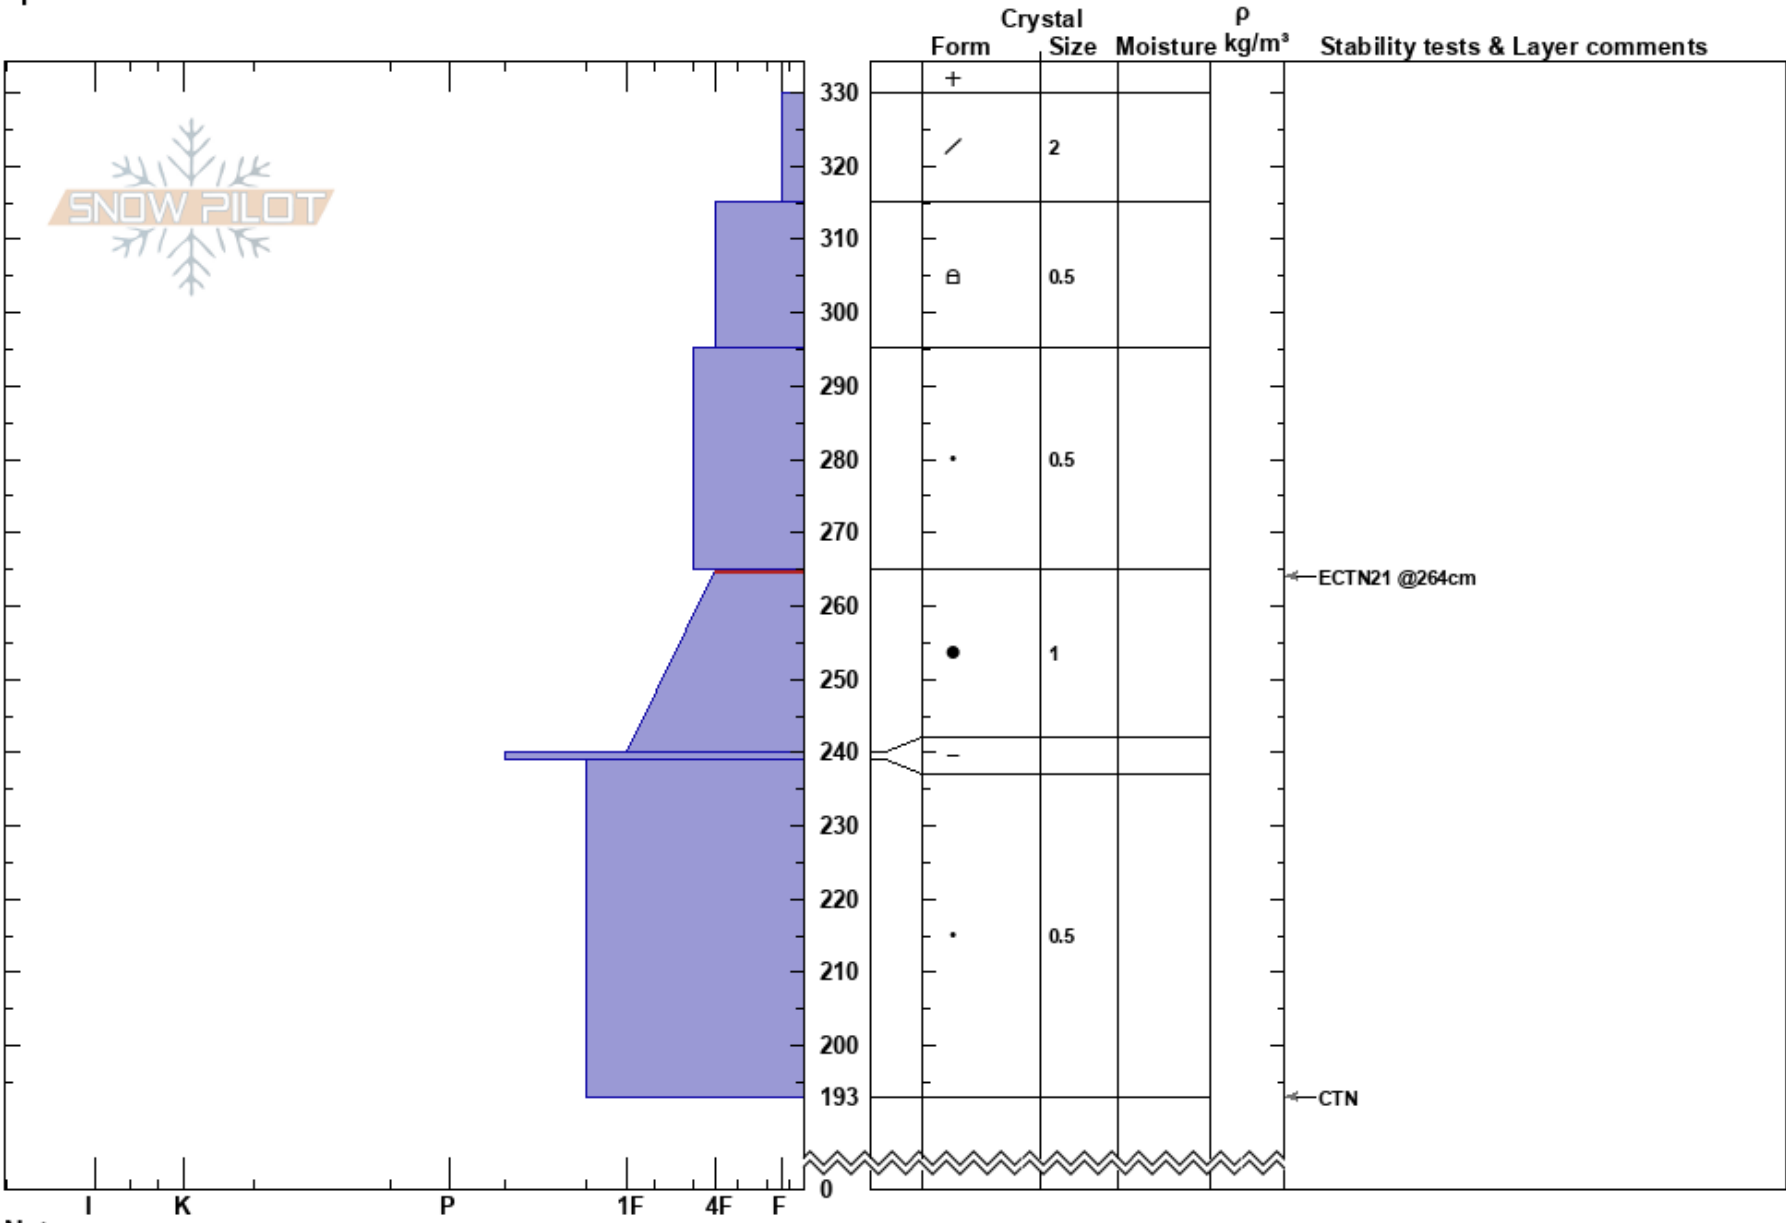

KPAC Obs\_3\_30\_23  
 San Francisco Peaks  
 AZ  
 Elevation: 9920 ft  
 Aspect: N  
 Specifics:

Mathieu Brown  
 03/30/2023 - 3:20pm  
 Co-ord: 34U 35W 112N  
 Slope Angle: 36°  
 Wind Loading: yes

Stability:  
 Air Temperature: 24°F  
 Sky Cover: BKN  
 Precipitation: S-1  
 Wind: SW Moderate

HS:330  
 PF:45  
 PS: 15  
 265-240cm:Problematic layer

**Notes:** Intentionally dug on north facing slope with some exposure to wind and previous signs of wind loading