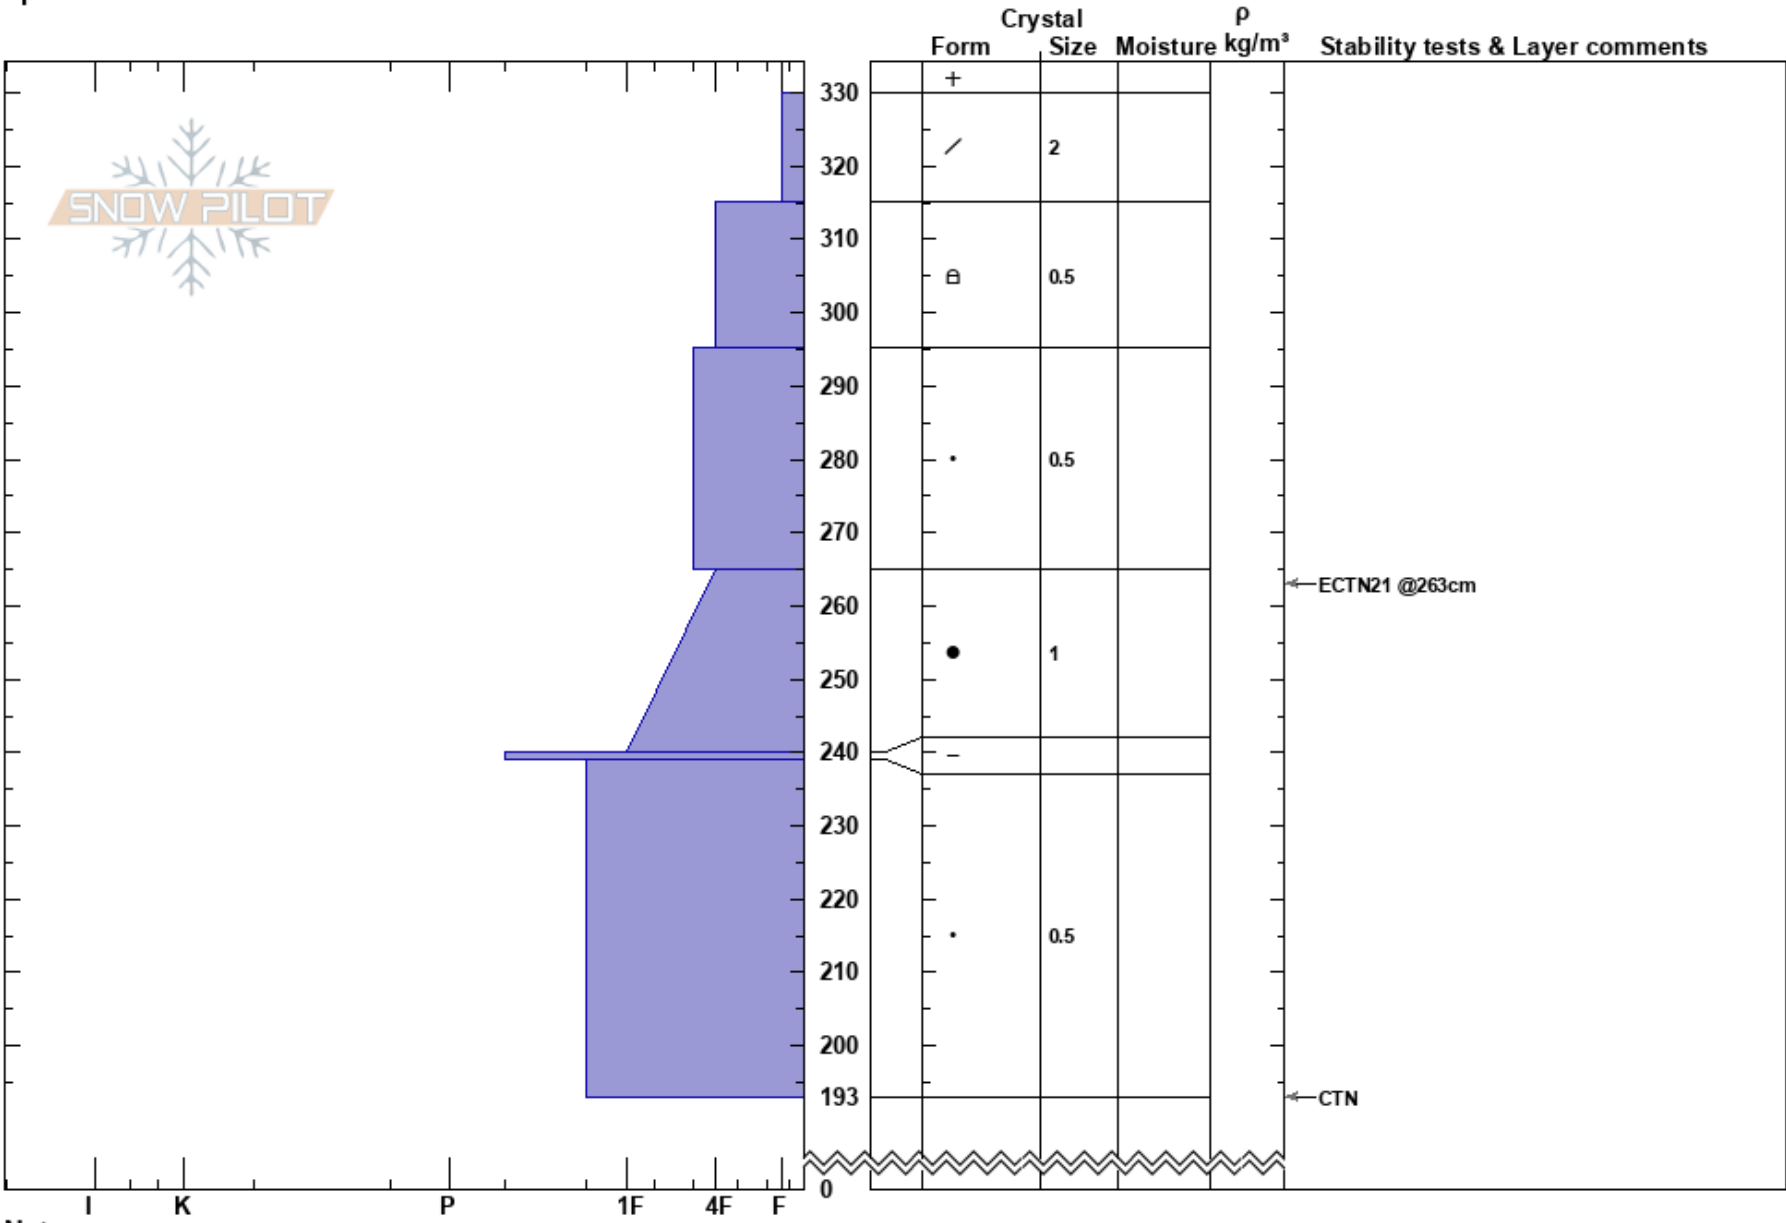

KPAC Obs_3_30_23
 San Francisco Peaks
 AZ
 Elevation: 9920 ft
 Aspect: N
 Specifics:

Mathieu Brown
 03/30/2023 - 3:20pm
 Co-ord: 12S 436357W 3910566N
 Slope Angle: 36°
 Wind Loading: yes

Stability: **HS:330**
 Air Temperature: 24°F **PF:45** 265-240cm:Problematic layer
 Sky Cover: BKN **PS: 15**
 Precipitation: S-1
 Wind: SW Moderate

Notes: Intentionally dug on north facing slope with some exposure to wind and previous signs of wind loading