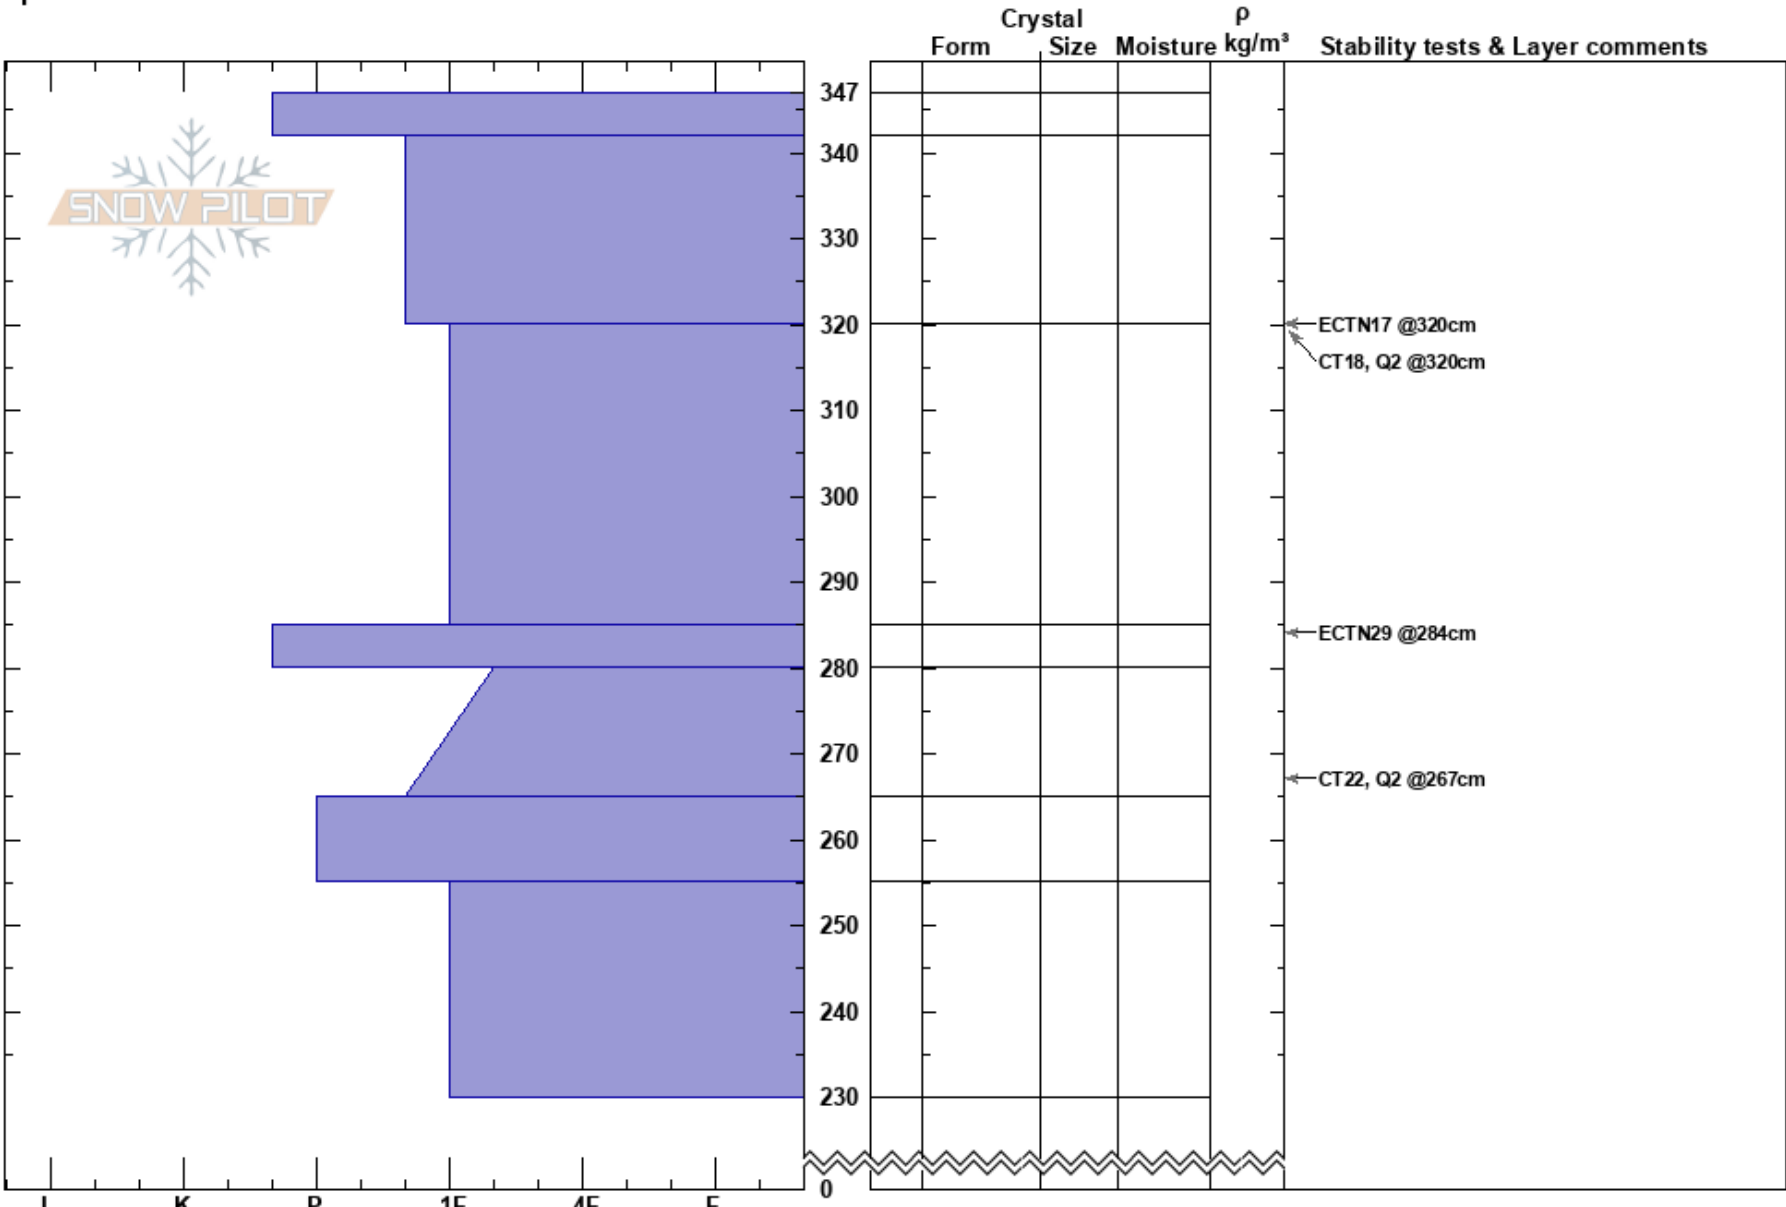

S aspect of Core Ridge
 Kachina Peaks
 AZ
 Elevation: 11581 ft
 Aspect: S
 Specifics:

Jackson Hipple
 03/29/2023 - 1:09pm
 Co-ord: 35.33393N, -111.67451W
 Slope Angle: 29°
 Wind Loading:

Stability:
 Air Temperature: 2°C
 Sky Cover: FEW
 Precipitation: NO
 Wind: NE Strong

HS:347 Layer Notes:

Notes: