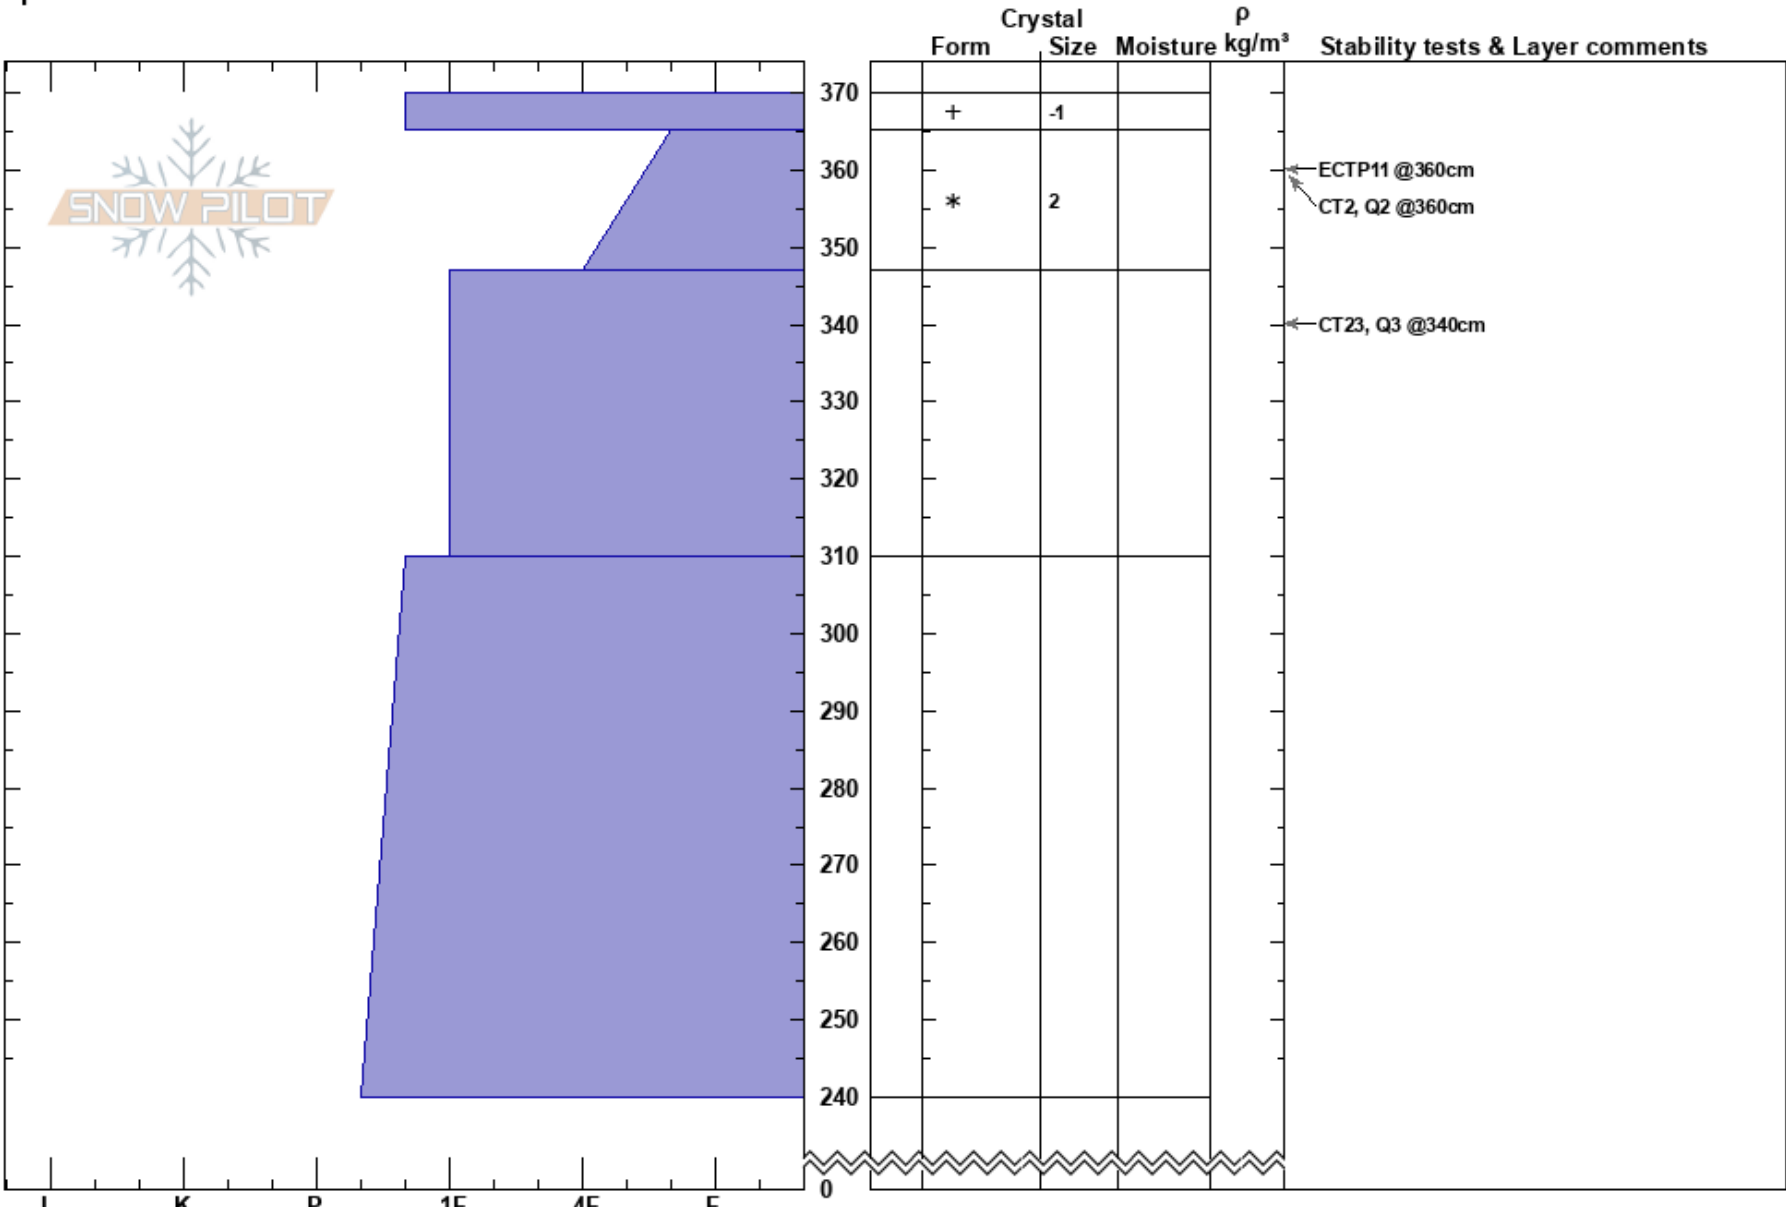

Upper Snowslide Canyon  
 Kachina Peaks  
 AZ  
 Elevation: 11439 ft  
 Aspect: E  
 Specifics:

Jackson Hipple  
 03/29/2023 - 11:45am  
 Co-ord: 35.33218N, -111.67427W  
 Slope Angle: 22°  
 Wind Loading: yes

Stability:  
 Air Temperature: 1°C  
 Sky Cover: FEW  
 Precipitation: NO  
 Wind: NE Strong

HS:370  
 PF:25  
 PS:10  
 Layer Notes:

Notes: