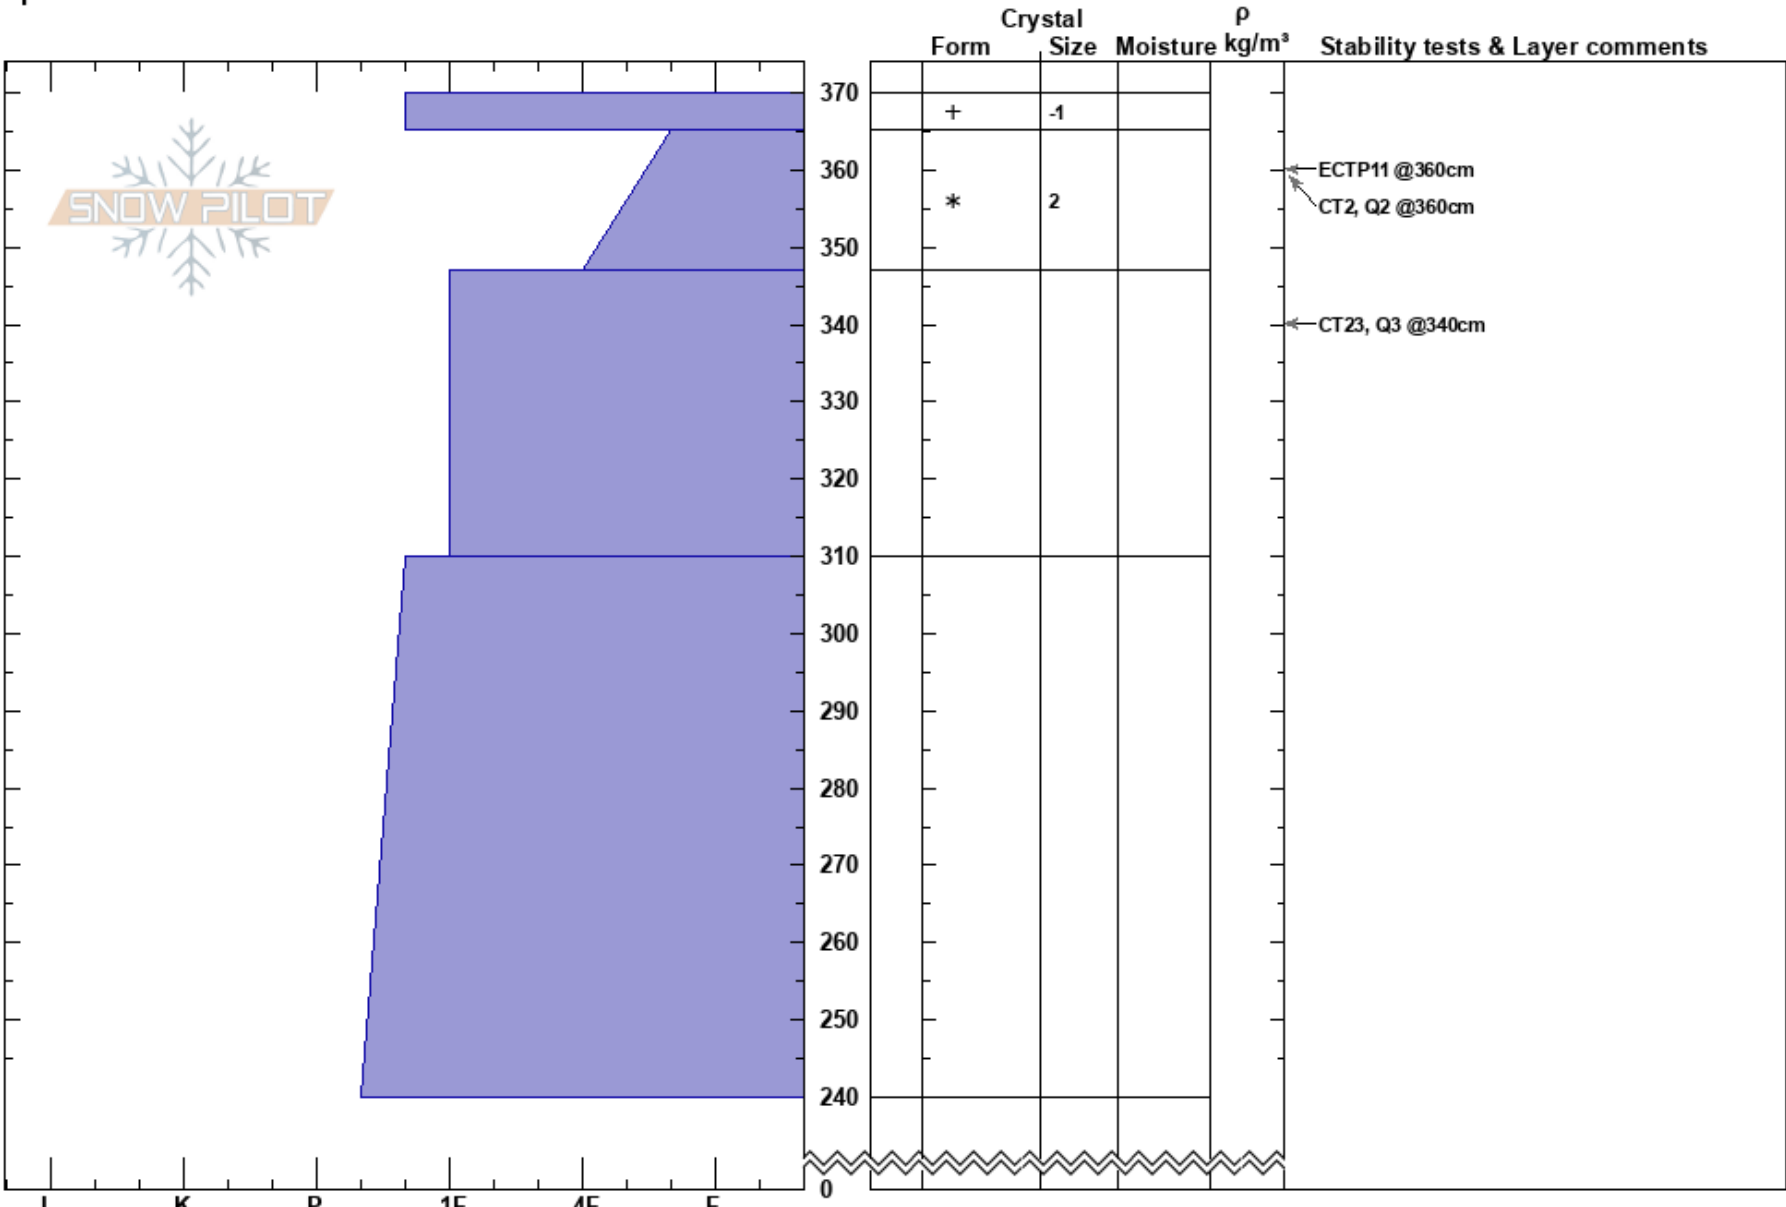

Upper Snowslide Canyon
 Kachina Peaks
 AZ
 Elevation: 11439 ft
 Aspect: E
 Specifics:

Jackson Hipple
 03/29/2023 - 11:45am
 Co-ord: 35.33218N, -111.67427W
 Slope Angle: 22°
 Wind Loading: yes

Stability:
 Air Temperature: 1°C
 Sky Cover: FEW
 Precipitation: NO
 Wind: NE Strong

HS:370
 PF:25
 PS:10
 Layer Notes:

Notes: