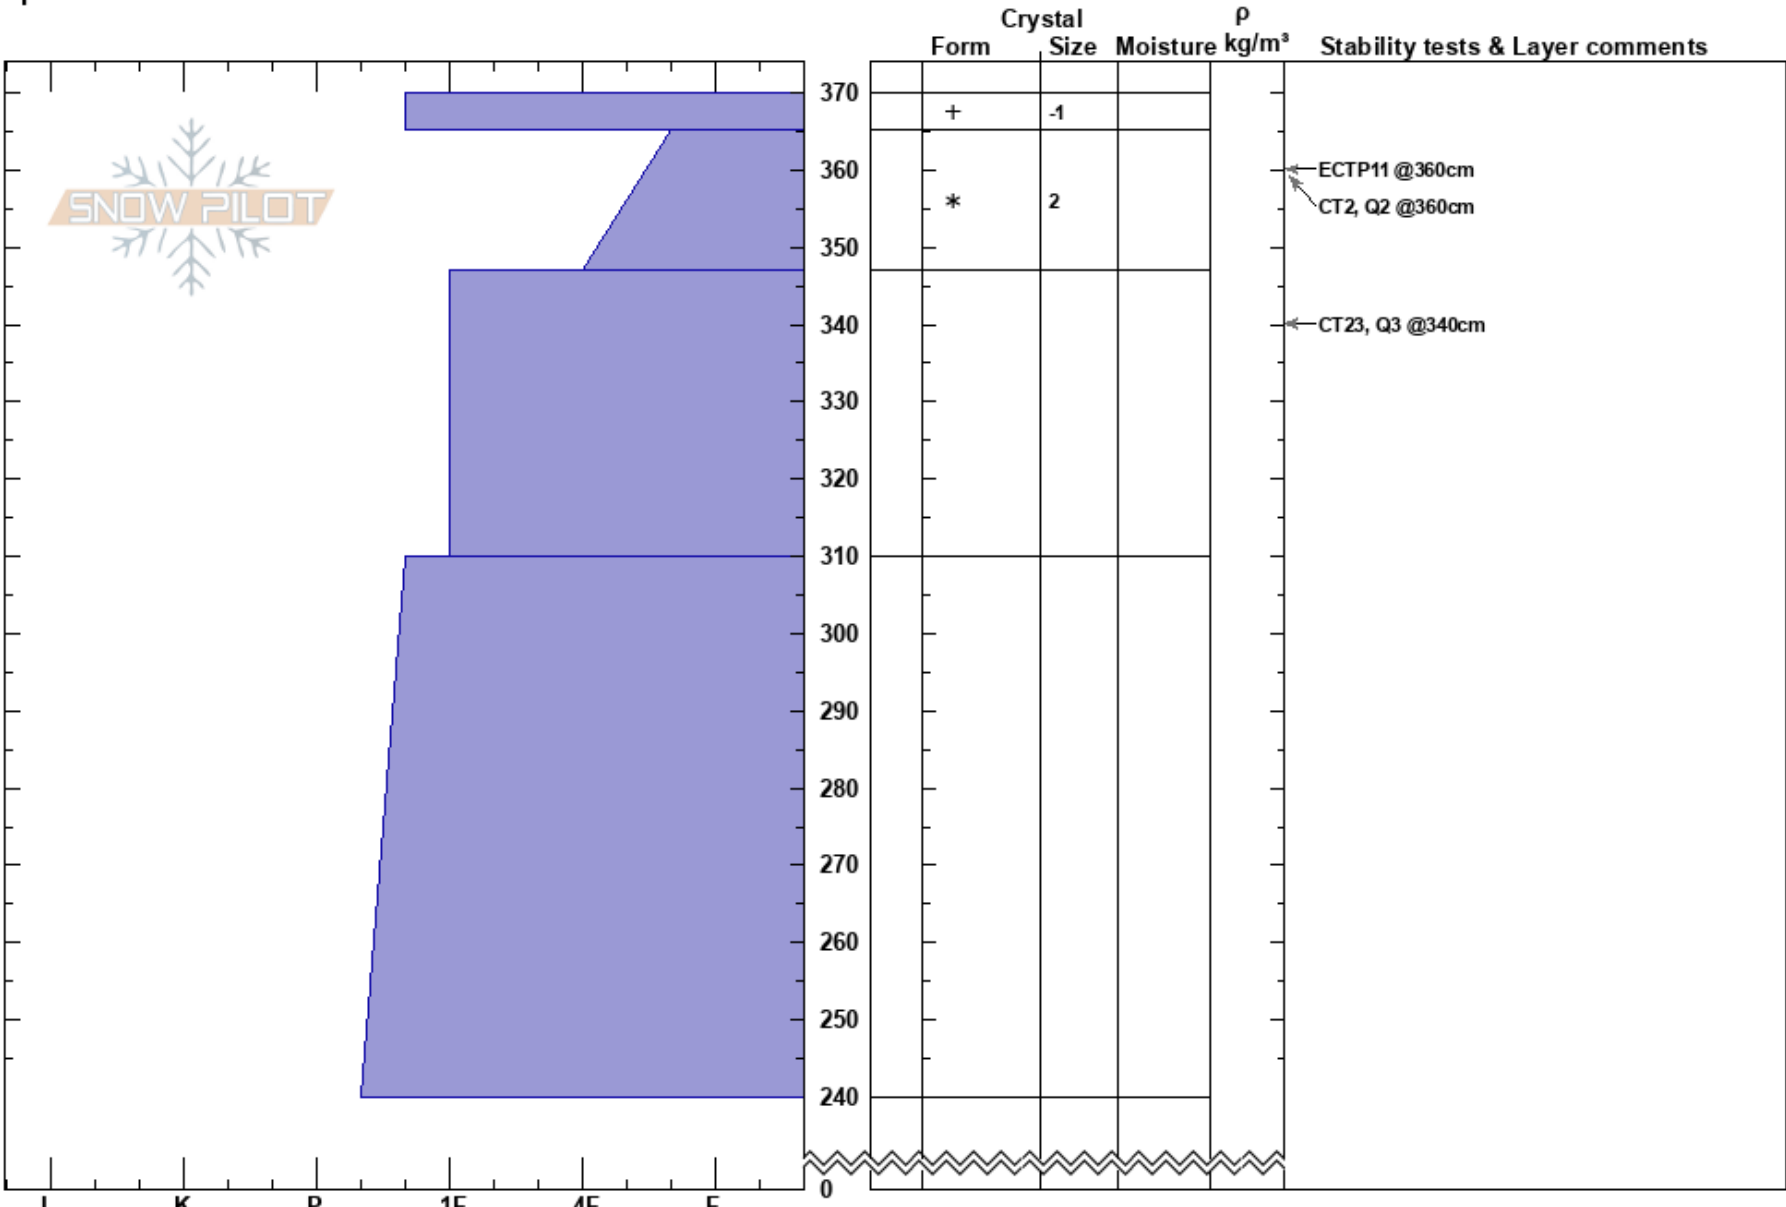

Upper Snowslide Canyon
Kachina Peaks
AZ
Elevation: 11439 ft
Aspect: E
Specifics:

Jackson Hipple
03/29/2023 - 11:45am
Co-ord: 35.33218N, -111.67427W
Slope Angle: 22°
Wind Loading: yes

Stability:
Air Temperature: 1°C
Sky Cover: FEW
Precipitation: NO
Wind: NE Strong

HS:370
Layer Notes:

PF:25
PS:10

Notes: