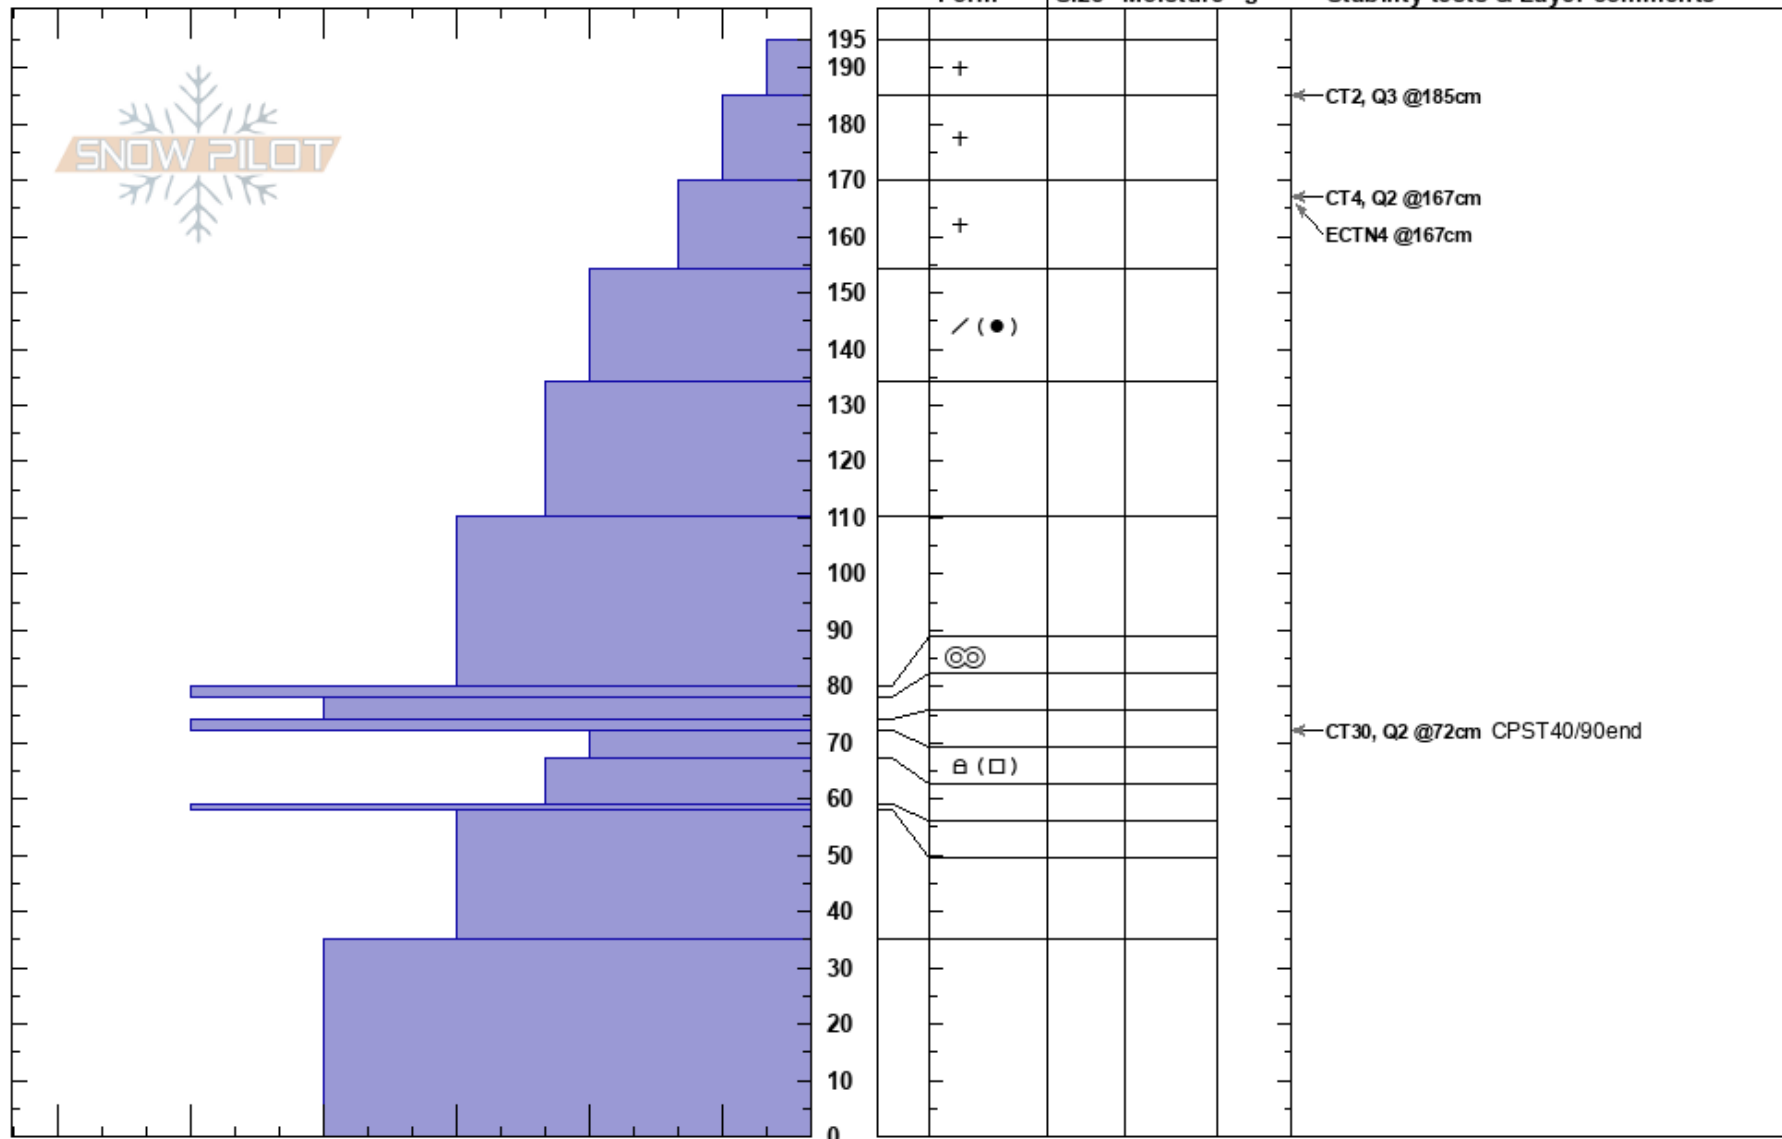

Throne
 Bridger Range
 MT
 Elevation: 8040 ft
 Aspect: 85°
 Specifics: Cracking; Recent avalanche activity on different slopes; We skied slope

Alex Marienthal
 01/12/2018 - 11:04am
 Co-ord: 45.88456N, -110.95000W
 Slope Angle: 27°
 Wind Loading: no

Stability: Good
 Air Temperature: HS:195
 Sky Cover: OVC
 Precipitation: S1
 Wind: Calm
 PF:40 72-67cm:Problematic layer

Notes: