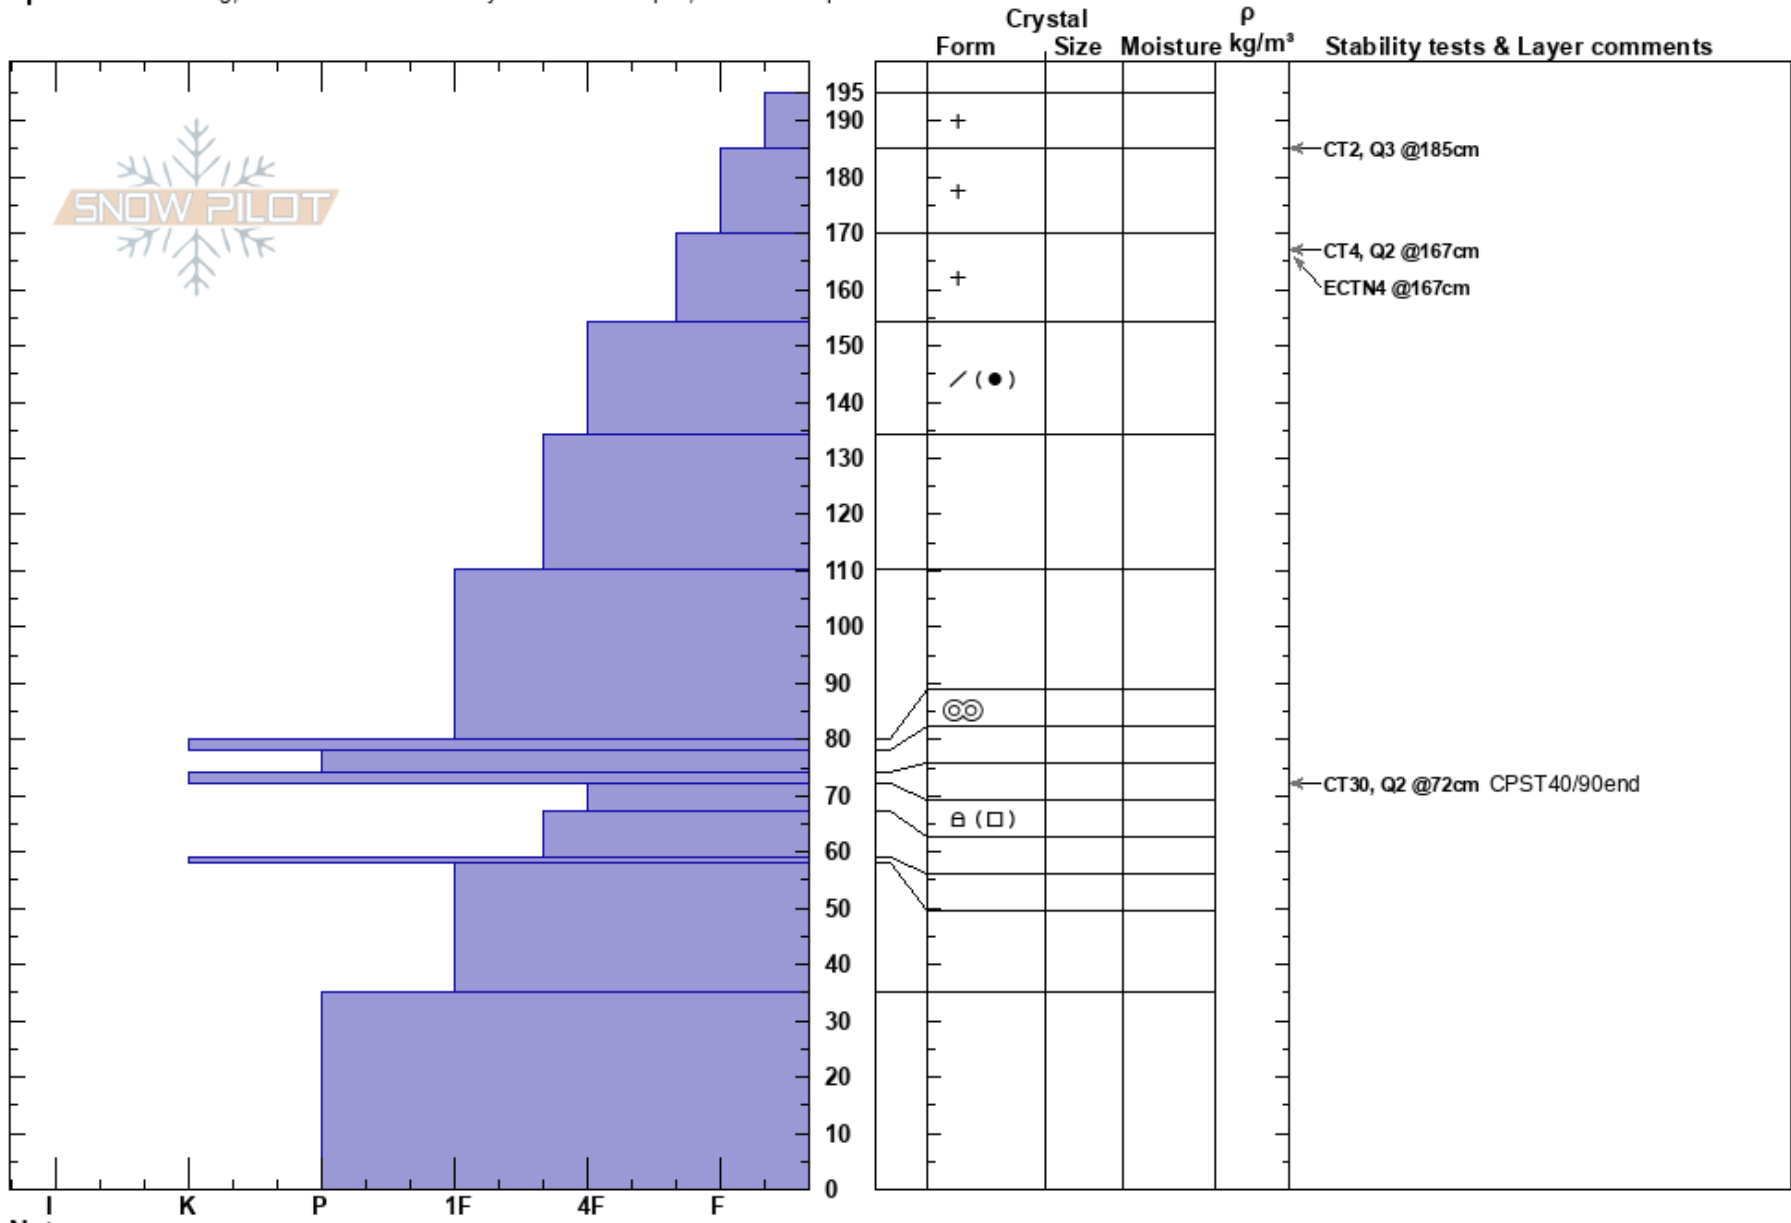

Throne Alex Marienthal
 Bridger Range 01/12/2018 - 11:04am
 MT Co-ord: 45.88456N, -110.95000W
 Elevation: 8040 ft Slope Angle: 27°
 Aspect: 85° Wind Loading: no
 Specifics: Cracking; Recent avalanche activity on different slopes; We skied slope

Stability: Good HS:195 Layer Notes:
 Air Temperature: PF:40 72-67cm:Problematic layer
 Sky Cover: OVC
 Precipitation: S1
 Wind: Calm

Notes: