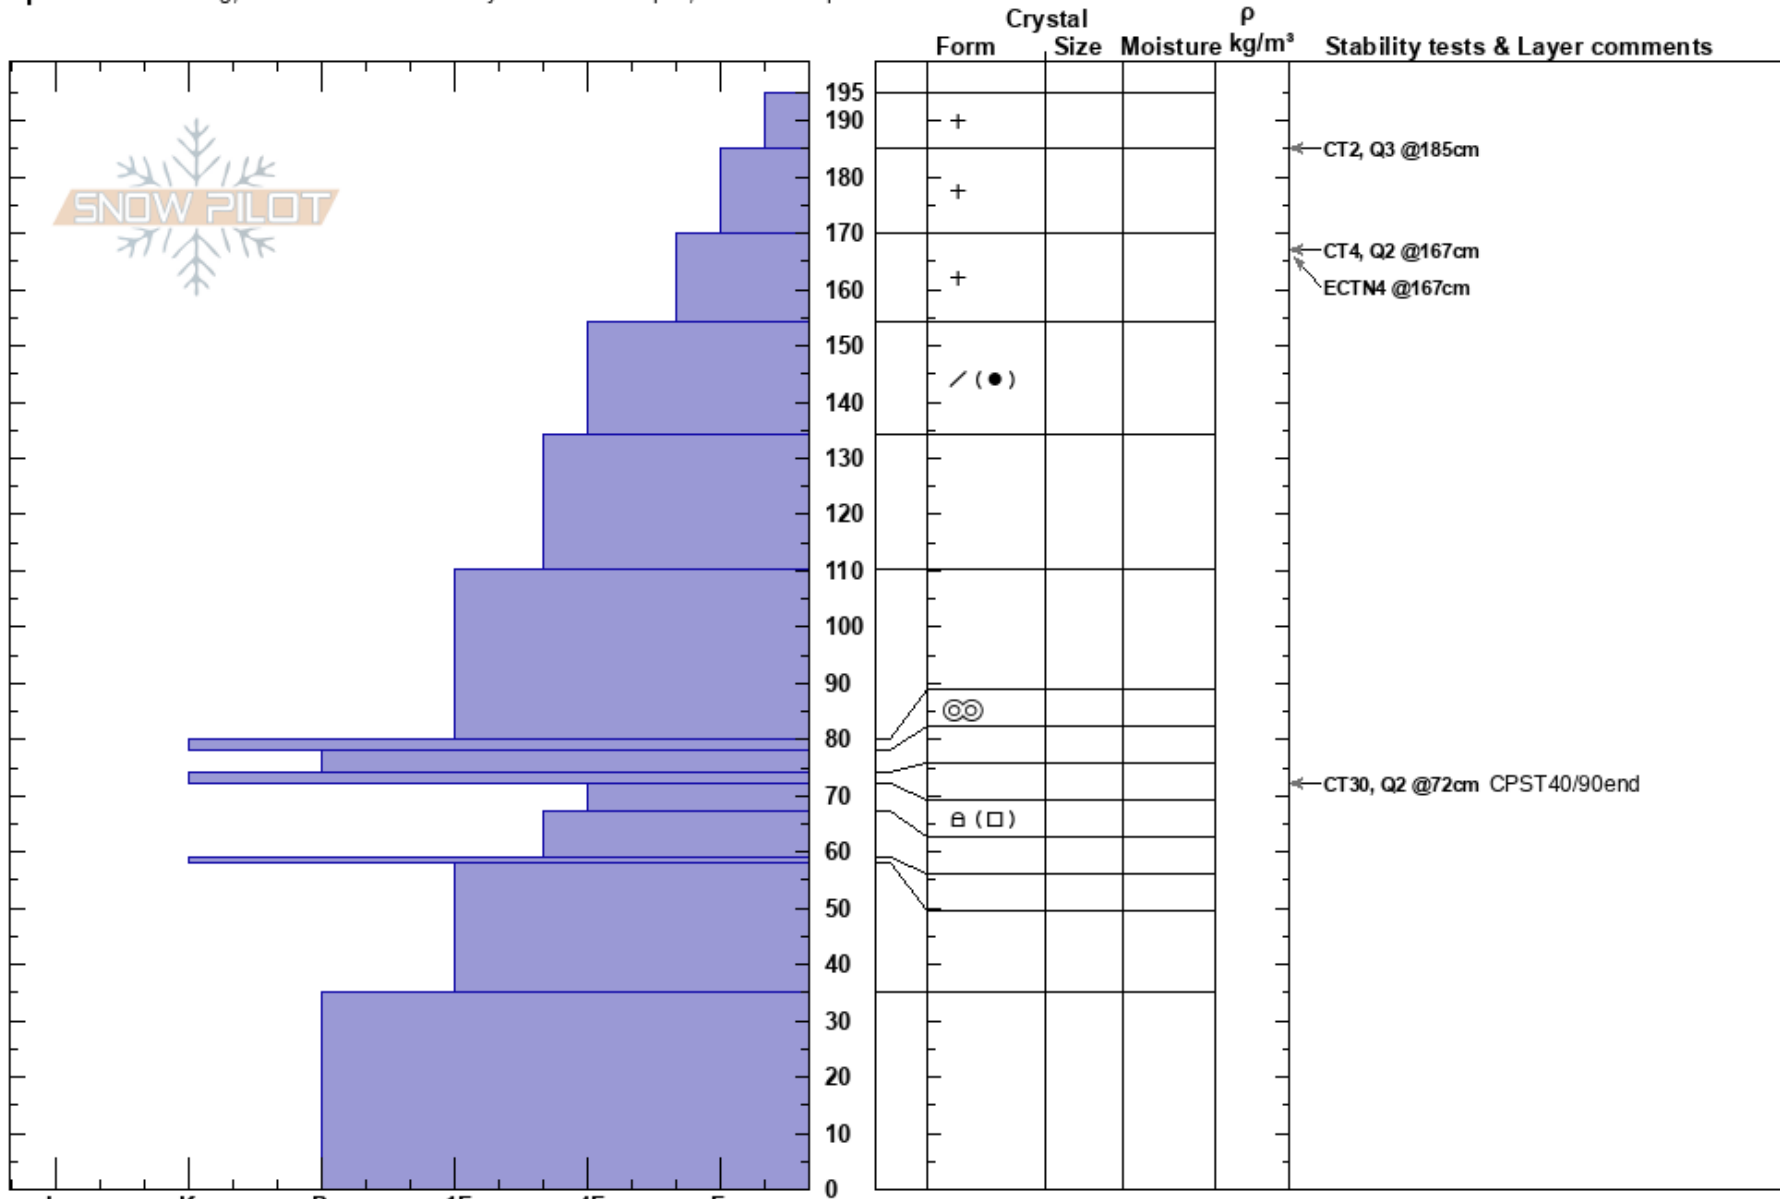

Throne
 Bridger Range
 MT
 Elevation: 8040 ft
 Aspect: 85°

Alex Marienthal
 01/12/2018 - 11:04am
 Co-ord: 45.88456N, -110.95000W
 Slope Angle: 27°
 Wind Loading: no

Stability: Good
 Air Temperature:
 Sky Cover: OVC
 Precipitation: S1
 Wind: Calm
 HS:195
 PF:40 72-67cm:Problematic layer
 Layer Notes:

Specifics: Cracking; Recent avalanche activity on different slopes; We skied slope

Notes: