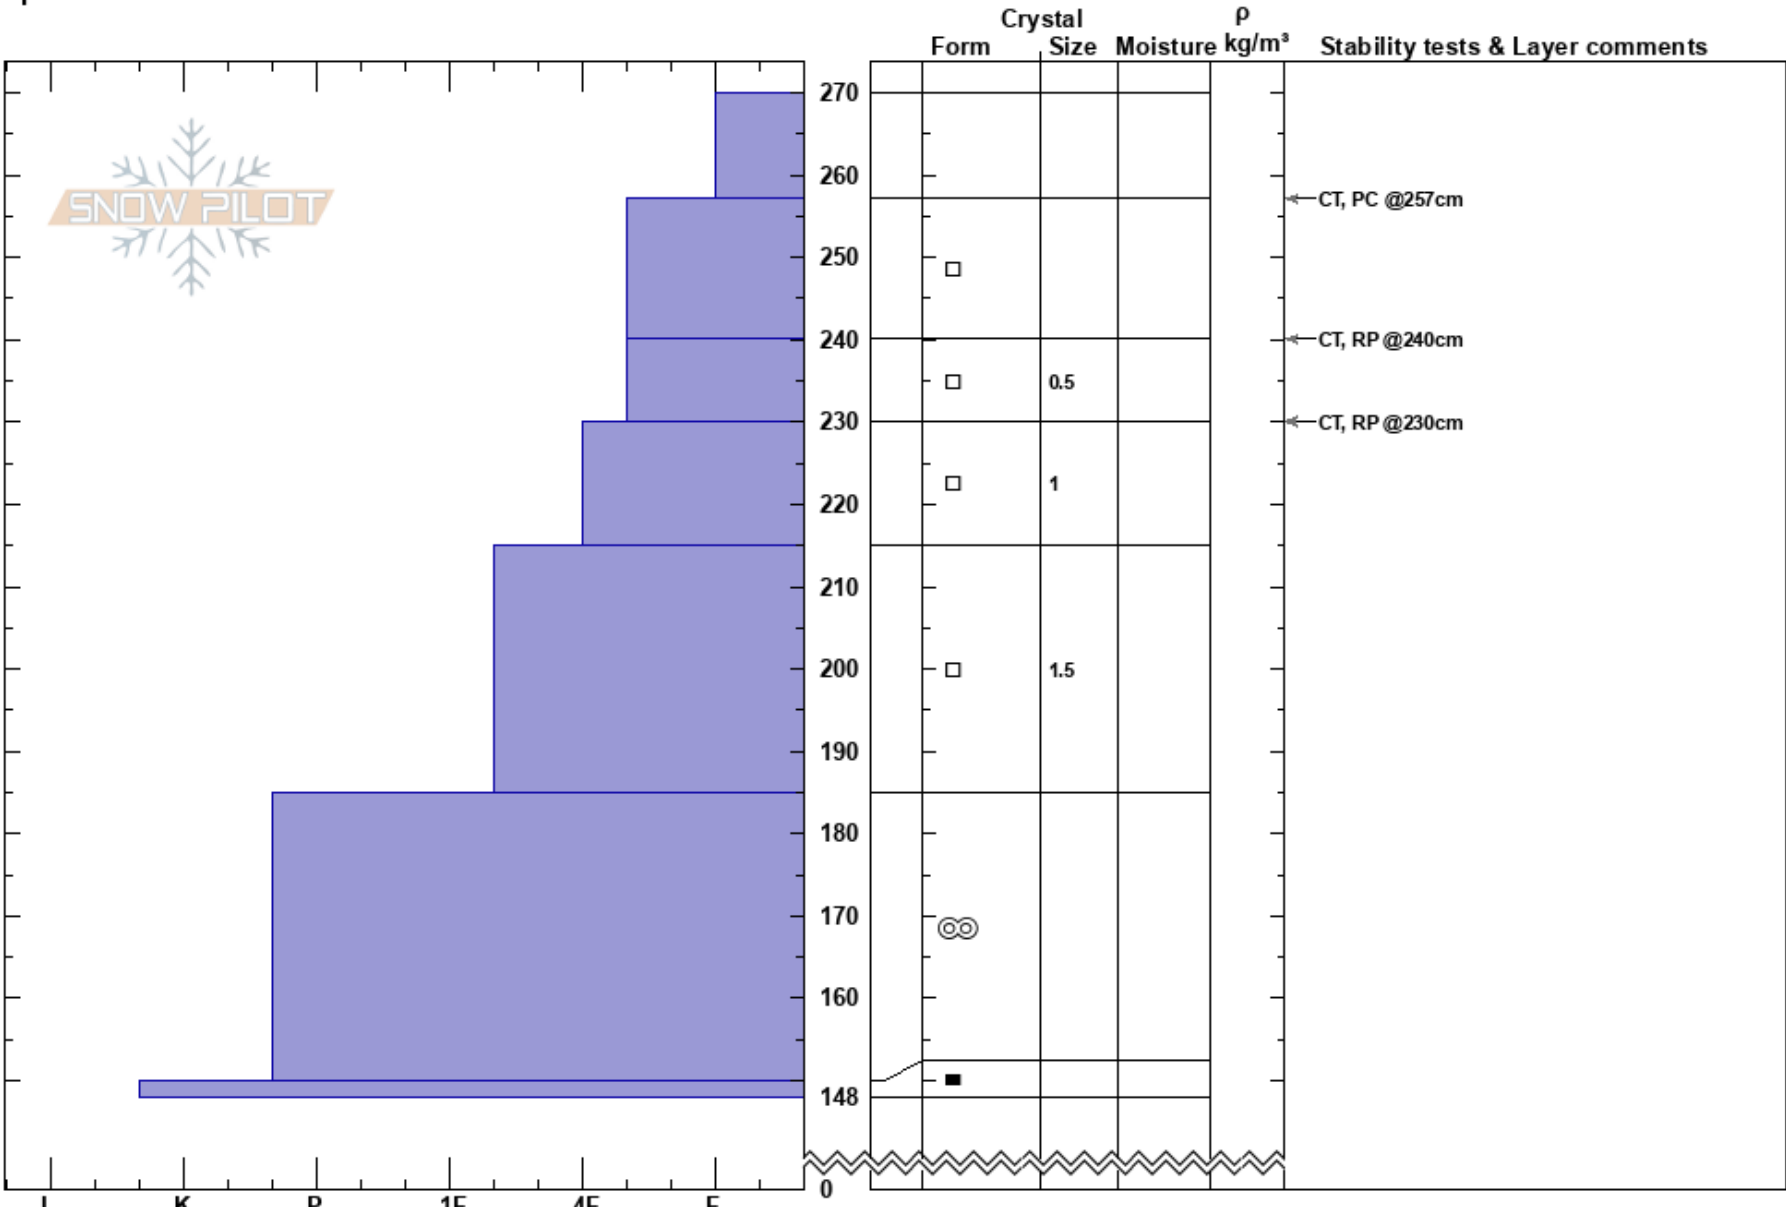

Can Can Low
 Canadian Rockies
 AB
 Elevation: 2300 m
 Aspect: N
 Specifics:

Mica Guides
 12/01/2018 - 17:00
 Co-ord:
 Slope Angle: 32°
 Wind Loading:

Stability:
 Air Temperature: -15°C
 Sky Cover: BKN
 Precipitation: NO
 Wind: SW Light Breeze

HS:270 Layer Notes:

Notes: