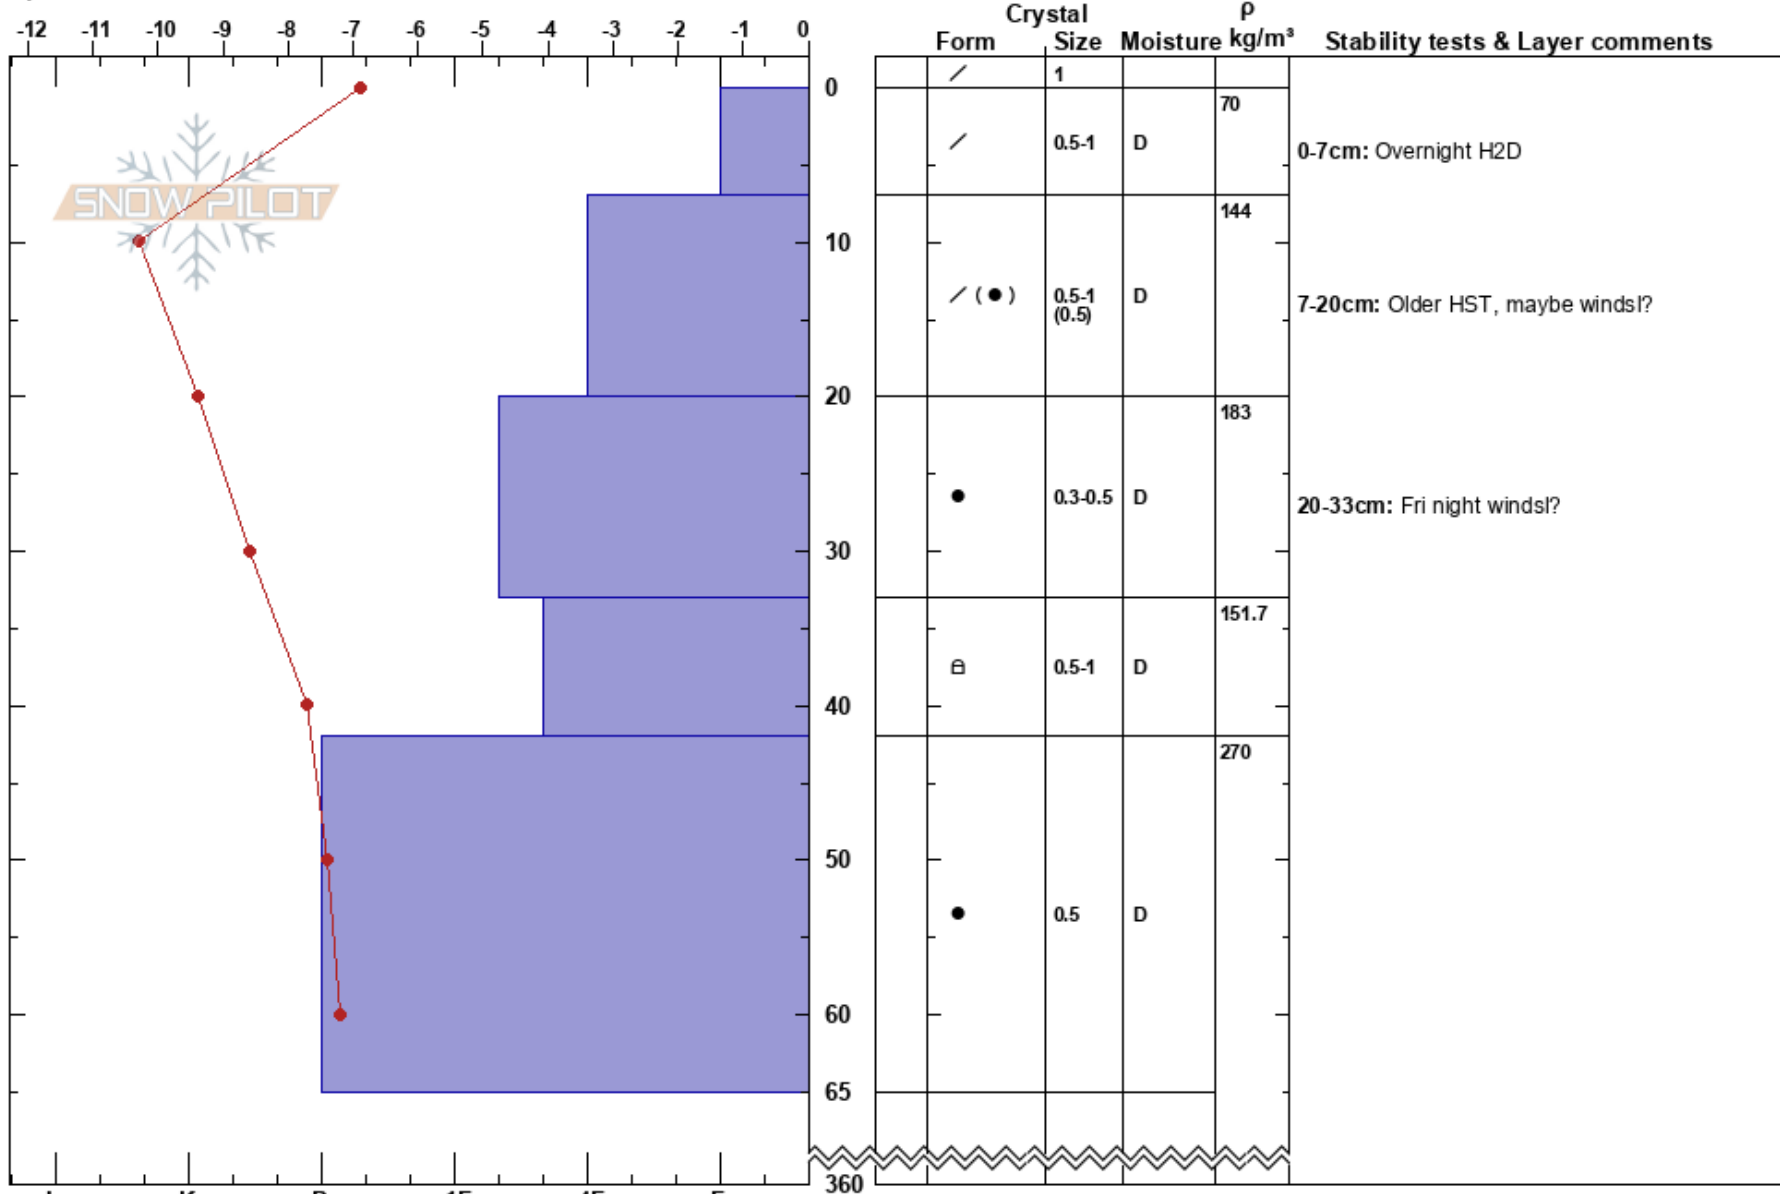

Spirit - 2023-03-27  
 Madison Range-N  
 MT  
 Elevation: 2680 m  
 Aspect: NE

Nata de Leeuw  
 03/27/2023 - 11:15am  
 Co-ord: 12T 465252W 5009701N  
 Slope Angle: 20°  
 Wind Loading: previous

Stability:  
 Air Temperature: -10.2°C PF:40  
 Sky Cover: SCT  
 Precipitation: NO  
 Wind: N Light Breeze

HS:360  
 Layer Notes:  
 0-7cm: Overnight H2D  
 7-20cm: Older HST, maybe winds!  
 20-33cm: Fri night winds!

Specifics: Pit dug in a Ski Area; Pit is representative of backcountry

Notes: Buried windslab from earlier in the storm. Need wx history to determine with certainty which layer is a windsl