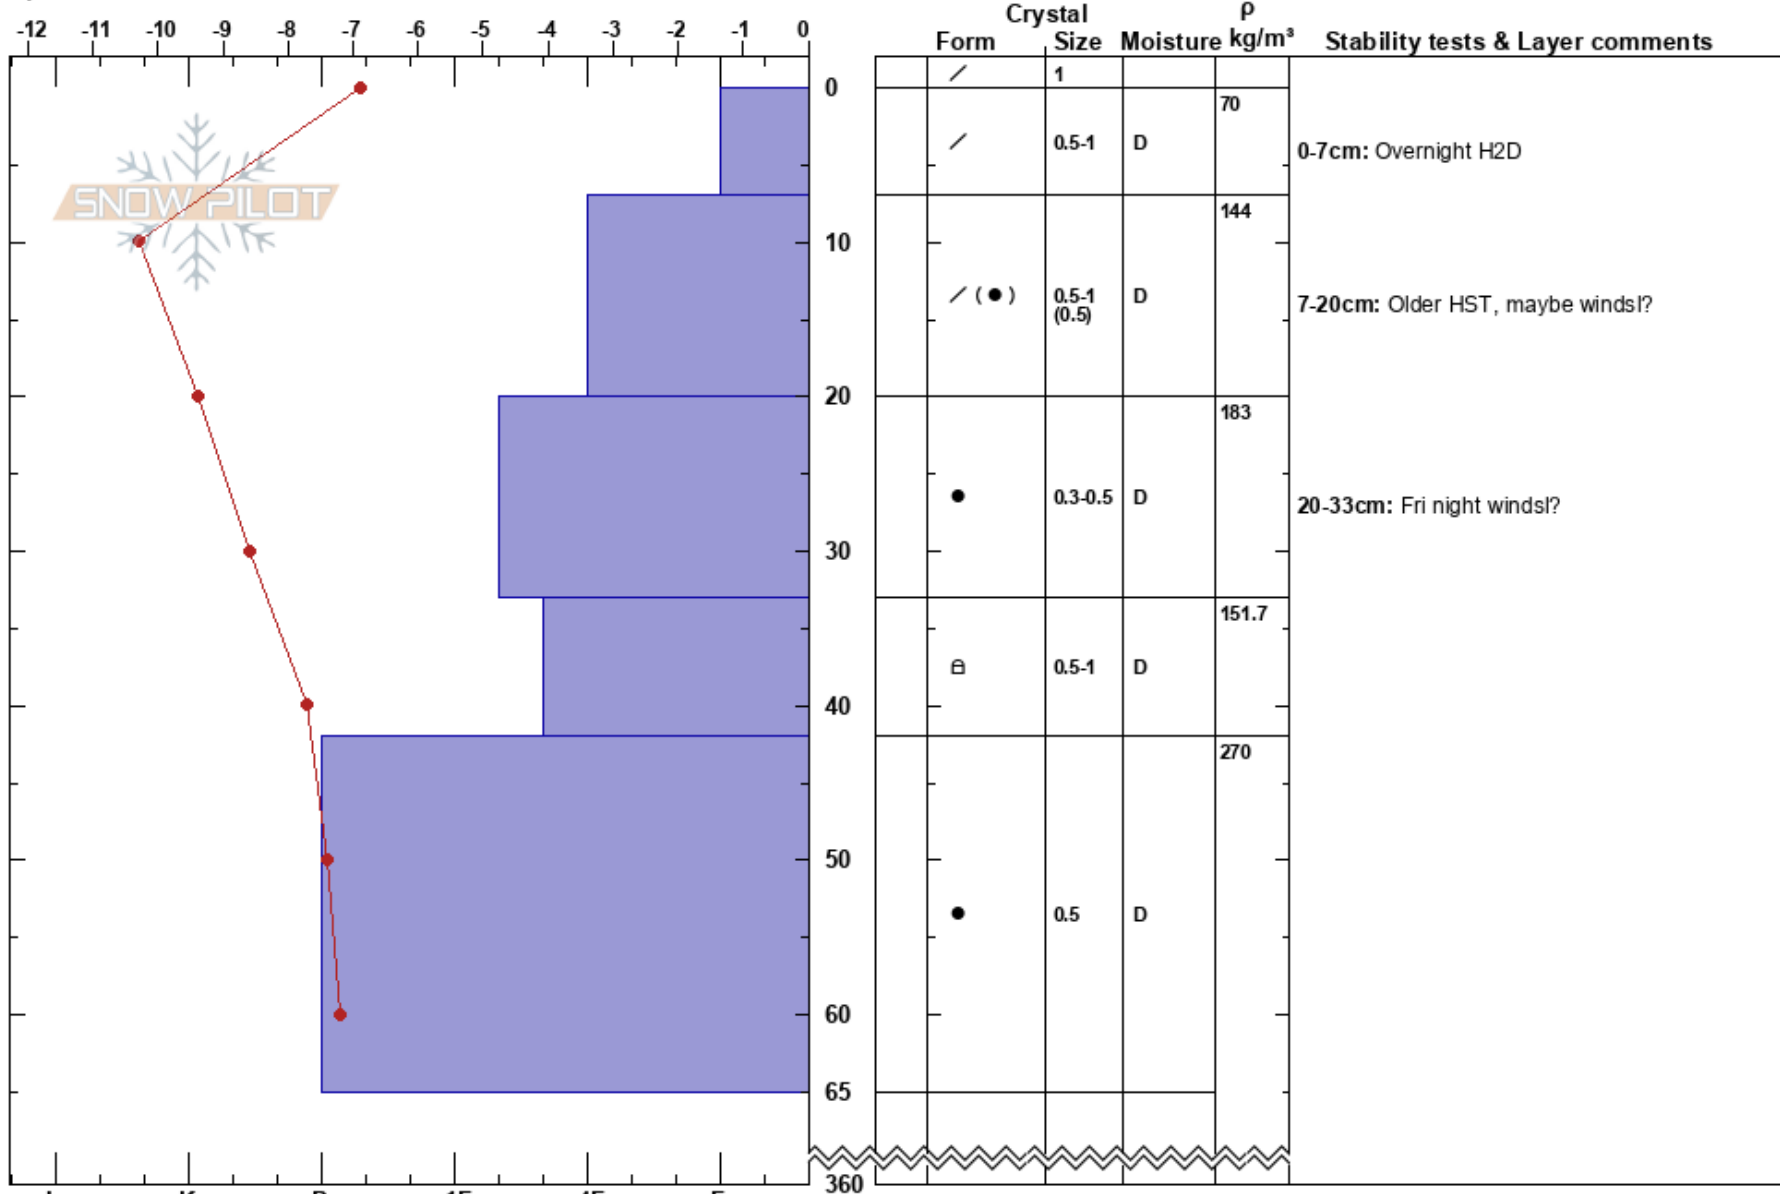

Spirit - 2023-03-27  
 Madison Range-N  
 MT  
 Elevation: 2680 m  
 Aspect: NE

Nata de Leeuw  
 03/27/2023 - 11:15am  
 Co-ord: 12T 465252W 5009701N  
 Slope Angle: 20°  
 Wind Loading: previous

Stability:  
 Air Temperature: -10.2°C PF:40  
 Sky Cover: SCT  
 Precipitation: NO  
 Wind: N Light Breeze

HS:360  
 Layer Notes:  
 0-7cm: Overnight H2D  
 7-20cm: Older HST, maybe winds!  
 20-33cm: Fri night winds!

Specifics: Pit dug in a Ski Area; Pit is representative of backcountry

Notes: Buried windslab from earlier in the storm. Need wx history to determine with certainty which layer is a windslab