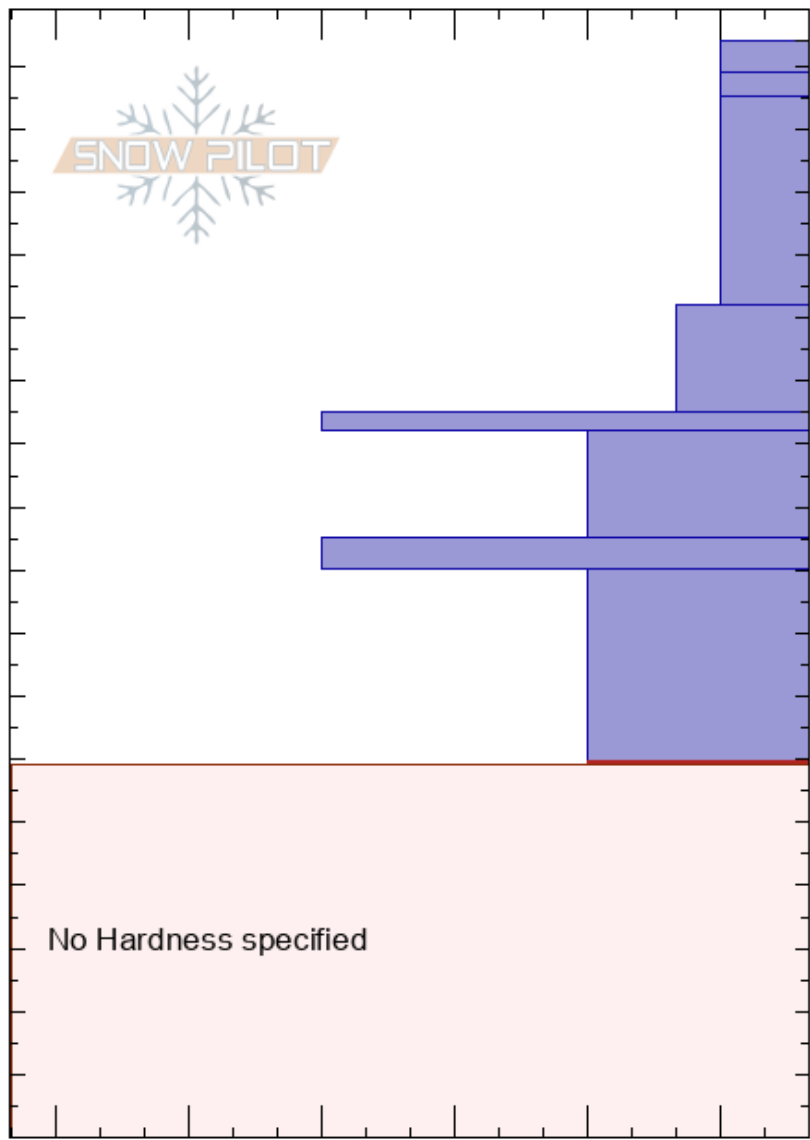

Seeley01_12_2108
 Missions
 MT
 Elevation: 5584 ft
 Aspect: 265°
 Specifics:

Travis Craft
 01/12/2018 - 11:00am
 Co-ord: 47.22541N, -113.66815W
 Slope Angle: 25°
 Wind Loading:

Stability:
 Air Temperature: -1°C
 Sky Cover: OVC
 Precipitation: S2
 Wind: W Light Breeze

HS:174
 90-59cm: Problematic layer

Crystal Form	Crystal Size	Moisture	ρ kg/m ³	Stability tests & Layer comments
+				← ECTN1 @169cm
+				← CT4, Q3 @165cm
+				
				← ECTN11 @132cm
+				
=				← ECTN21 @115cm
				← CT14, Q2 @115cm
•		W		
■				
♡		V		
				← CT21, Q3 @59cm