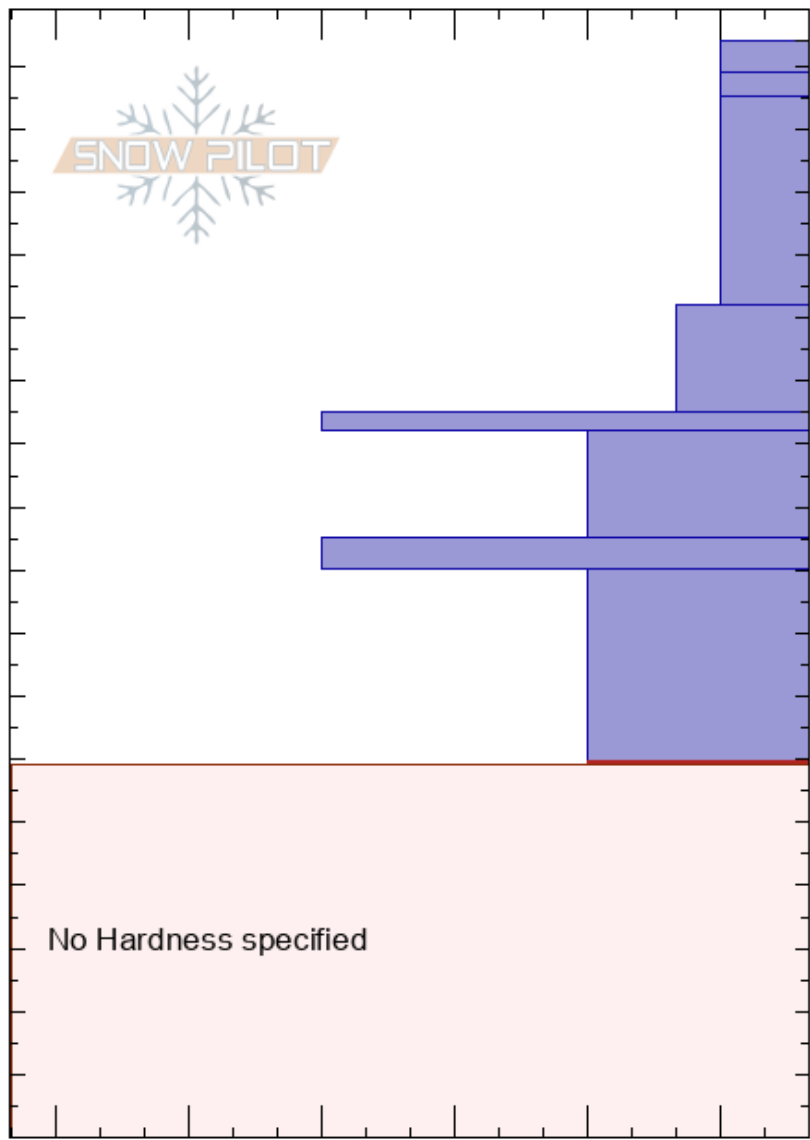

Seeley01_12_2108
 Missions
 MT
 Elevation: 5584 ft
 Aspect: 265°
 Specifics:

Travis Craft
 01/12/2018 - 11:00am
 Co-ord: 47.22541N, -113.66815W
 Slope Angle: 25°
 Wind Loading:

Stability:
 Air Temperature: -1°C
 Sky Cover: OVC
 Precipitation: S2
 Wind: W Light Breeze

HS:174
 90-59cm: Problematic layer

Crystal Form	Crystal Size	Moisture	ρ kg/m ³	Stability tests & Layer comments
+				← ECTN1 @169cm
+				← CT4, Q3 @165cm
+				
+				← ECTN11 @132cm
+				
=				← ECTN21 @115cm
•		W		← CT14, Q2 @115cm
■				
♡		V		
				← CT21, Q3 @59cm