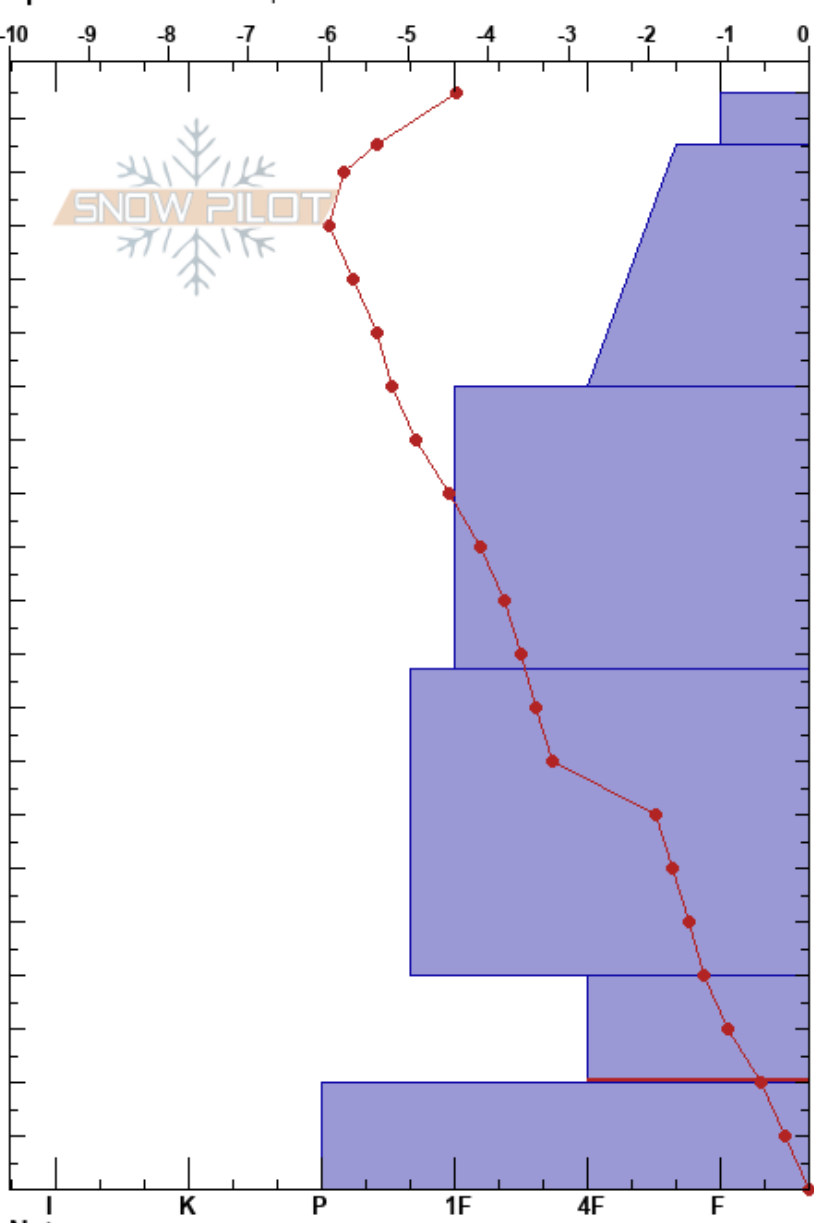

Shed 7 West
 Lewis Range
 MT
Elevation: 6638 ft
Aspect: SE
Specifics: We skied slope

BNSF Avalanche Safety
 01/12/2018 - 12:00pm
Co-ord: 48.25483N, -113.49440W
Slope Angle: 32°
Wind Loading: yes

Stability:
Air Temperature: -3.4°C **PF:**60
Sky Cover: OVC
Precipitation: S1
Wind: W Moderate

HS:205
Layer Notes:
 40-20cm: Problematic layer
 20-0cm: Thanksgiving Crust

Form	Crystal		ρ kg/m ³	Stability tests & Layer comments
	Size	Moisture		
- +	3	D		
/ (+)	2	D		
⊖	1	D		← ECTN20 @150cm
⊖	0.5	D		
⊖	1-2	D		
■		D		← DT20, Q3 @20cm 20-0cm: Thanksgiving Crust