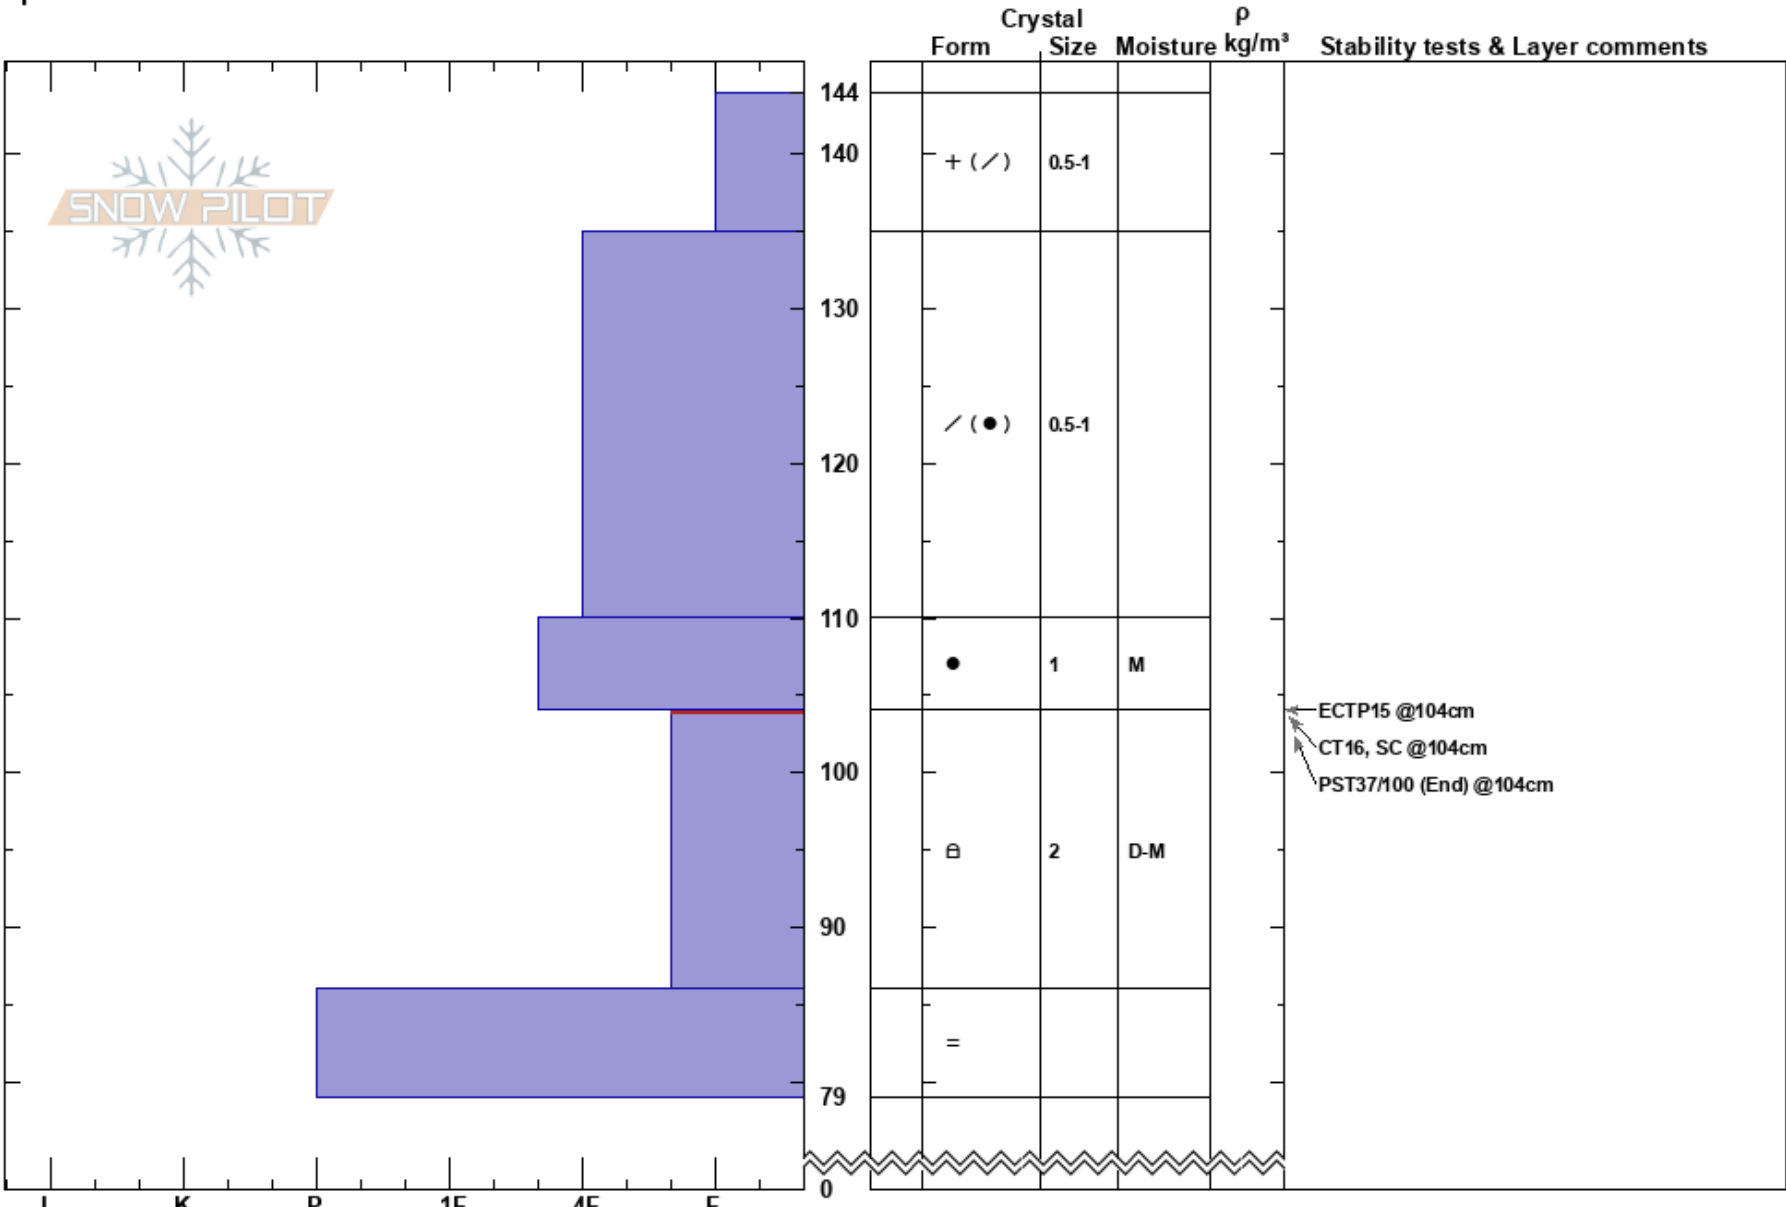

Slab Cliffs  
 Carson Range  
 NV  
 Elevation: 9630 ft  
 Aspect: 335°  
 Specifics:

Brandon Schwartz  
 01/12/2018 - 11:20am  
 Co-ord: 39.30089N, -119.95236W  
 Slope Angle: 30°  
 Wind Loading: no

Stability: Fair Stable  
 Air Temperature: 1°C  
 Sky Cover: CLR  
 Precipitation: NO  
 Wind: Calm

HS: 144  
 PS: 10 104-86cm: Problematic layer

Layer Notes:

Notes: Pit dug in near treeline terrain. Snowpit results caused us to back off the slope due to inability to manage the terrain.