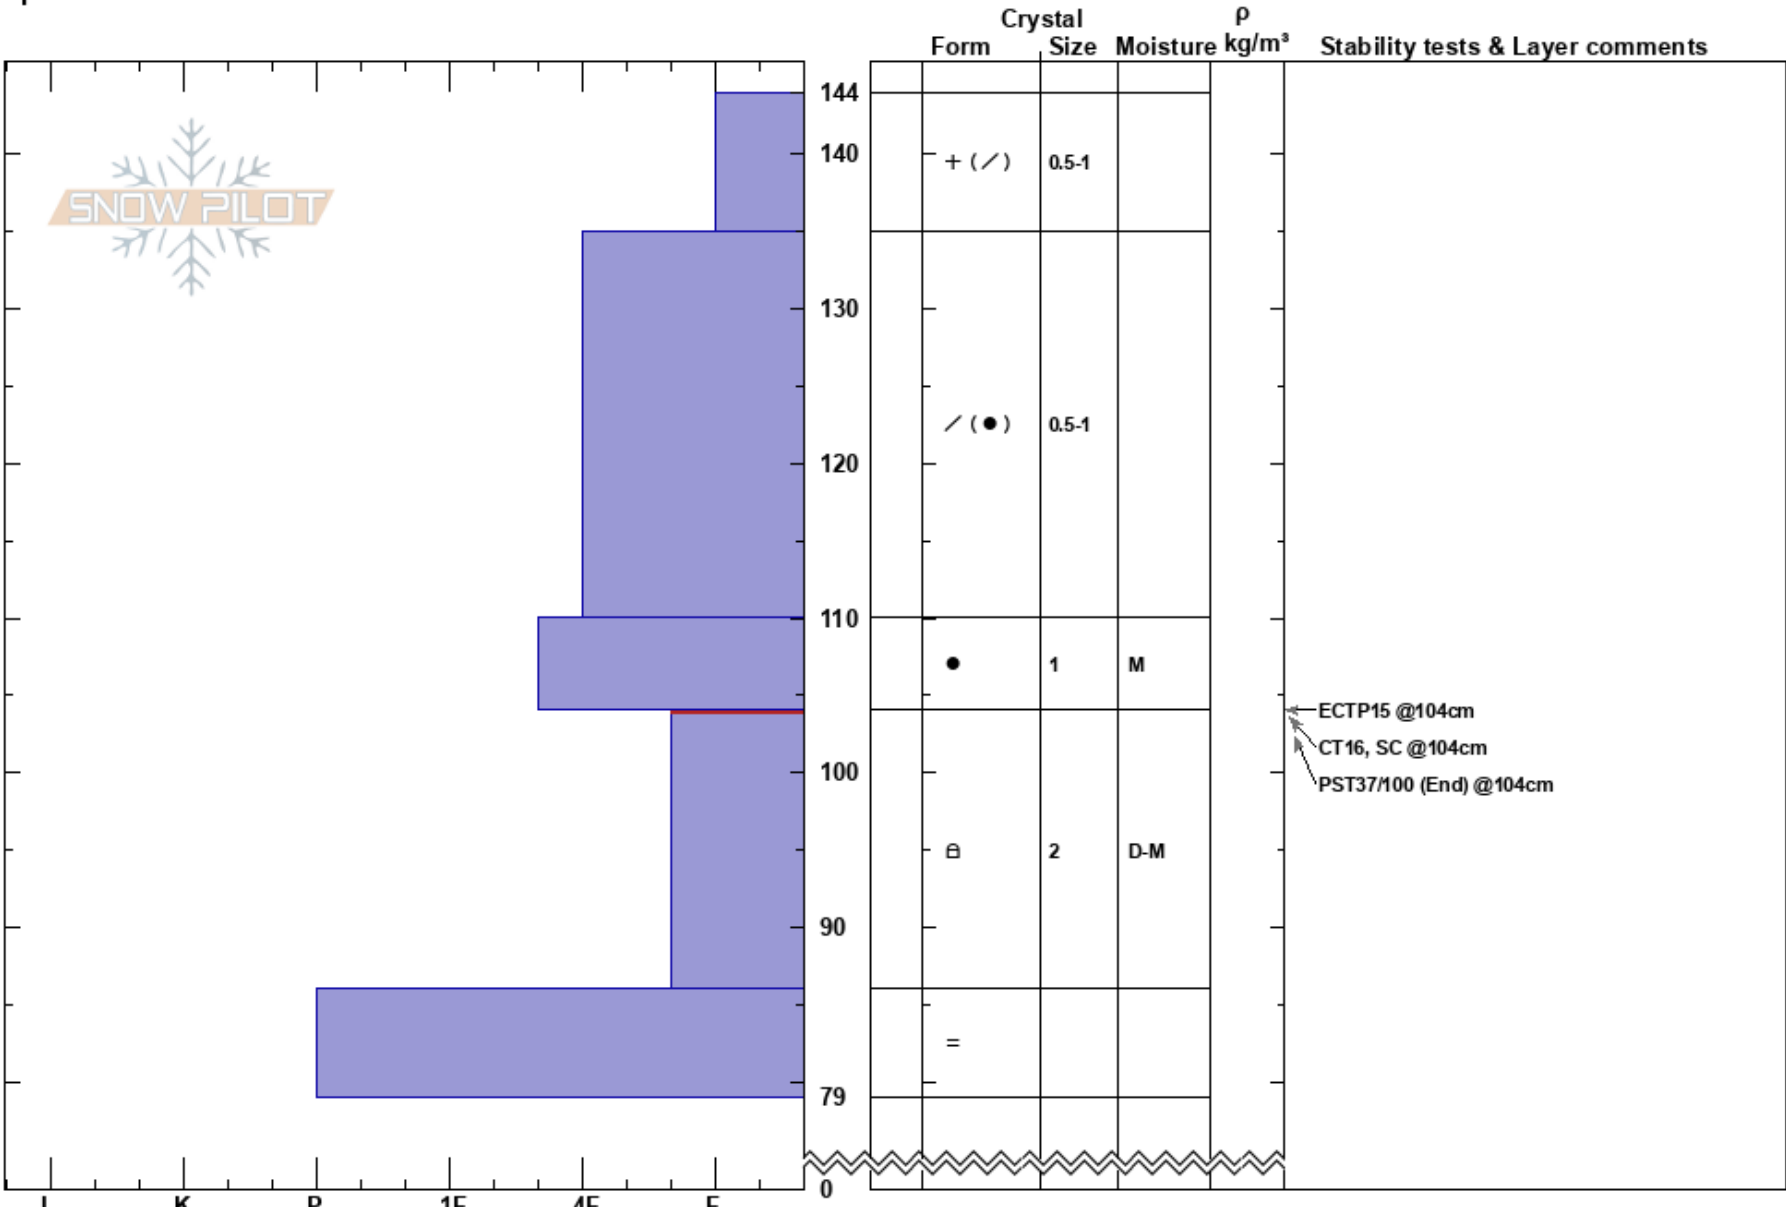

Slab Cliffs
 Carson Range
 NV
 Elevation: 9630 ft
 Aspect: 335°
 Specifics:

Brandon Schwartz
 01/12/2018 - 11:20am
 Co-ord: 39.30089N, -119.95236W
 Slope Angle: 30°
 Wind Loading: no

Stability: Fair Stable
 Air Temperature: 1°C
 Sky Cover: CLR
 Precipitation: NO
 Wind: Calm

HS: 144
 PS: 10 104-86cm: Problematic layer

Layer Notes:

Notes: Pit dug in near treeline terrain. Snowpit results caused us to back off the slope due to inability to manage the terrain.