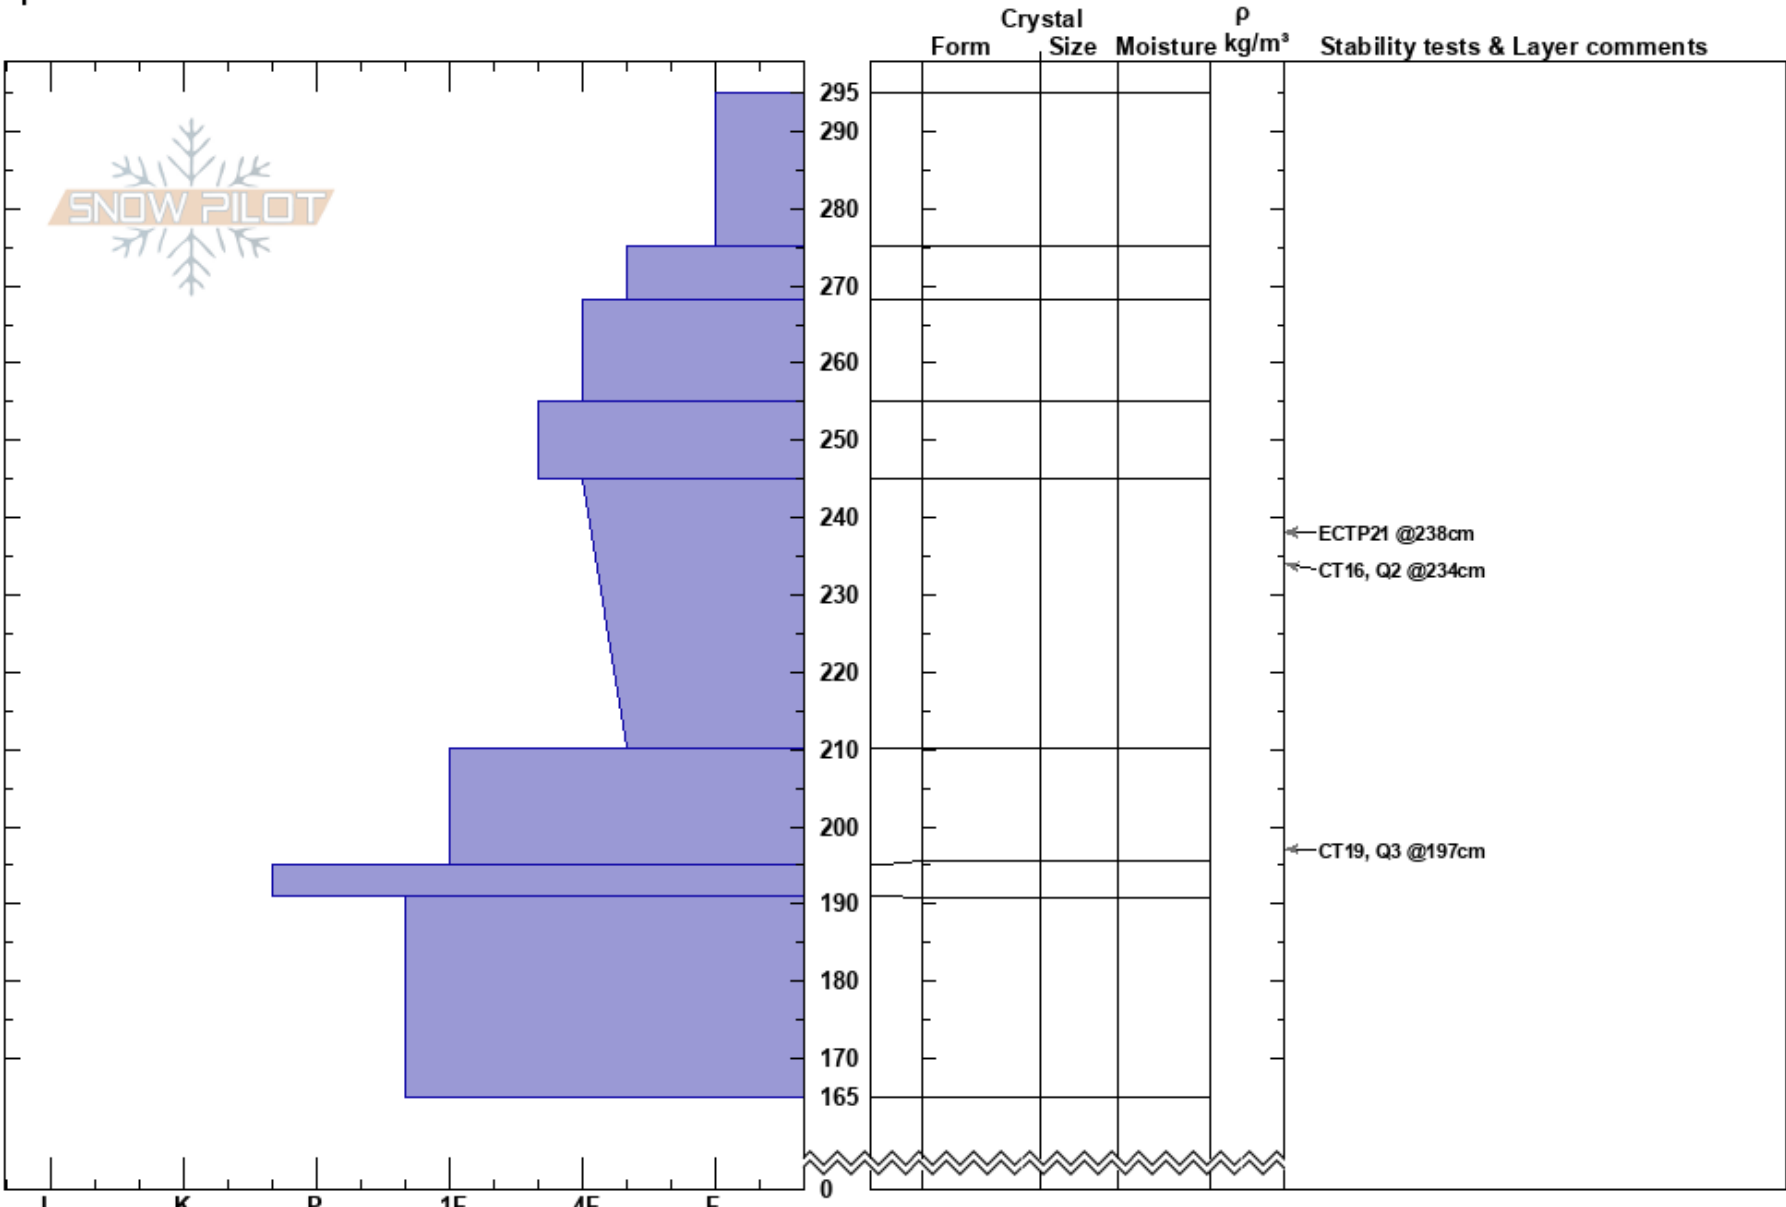

NW Temptation Gully
 Kachina Peaks
 AZ
 Elevation: 9875 ft
 Aspect: NW
 Specifics:

Jackson Hipple
 03/24/2023 - 11:15am
 Co-ord: 35.33589N, -111.70157W
 Slope Angle: 26°
 Wind Loading:

Stability: **HS:295**
 Air Temperature: -7°C
 Sky Cover: BKN
 Precipitation: S-1
 Wind: SW Light Breeze
 Layer Notes: 245-210cm: Problematic layer