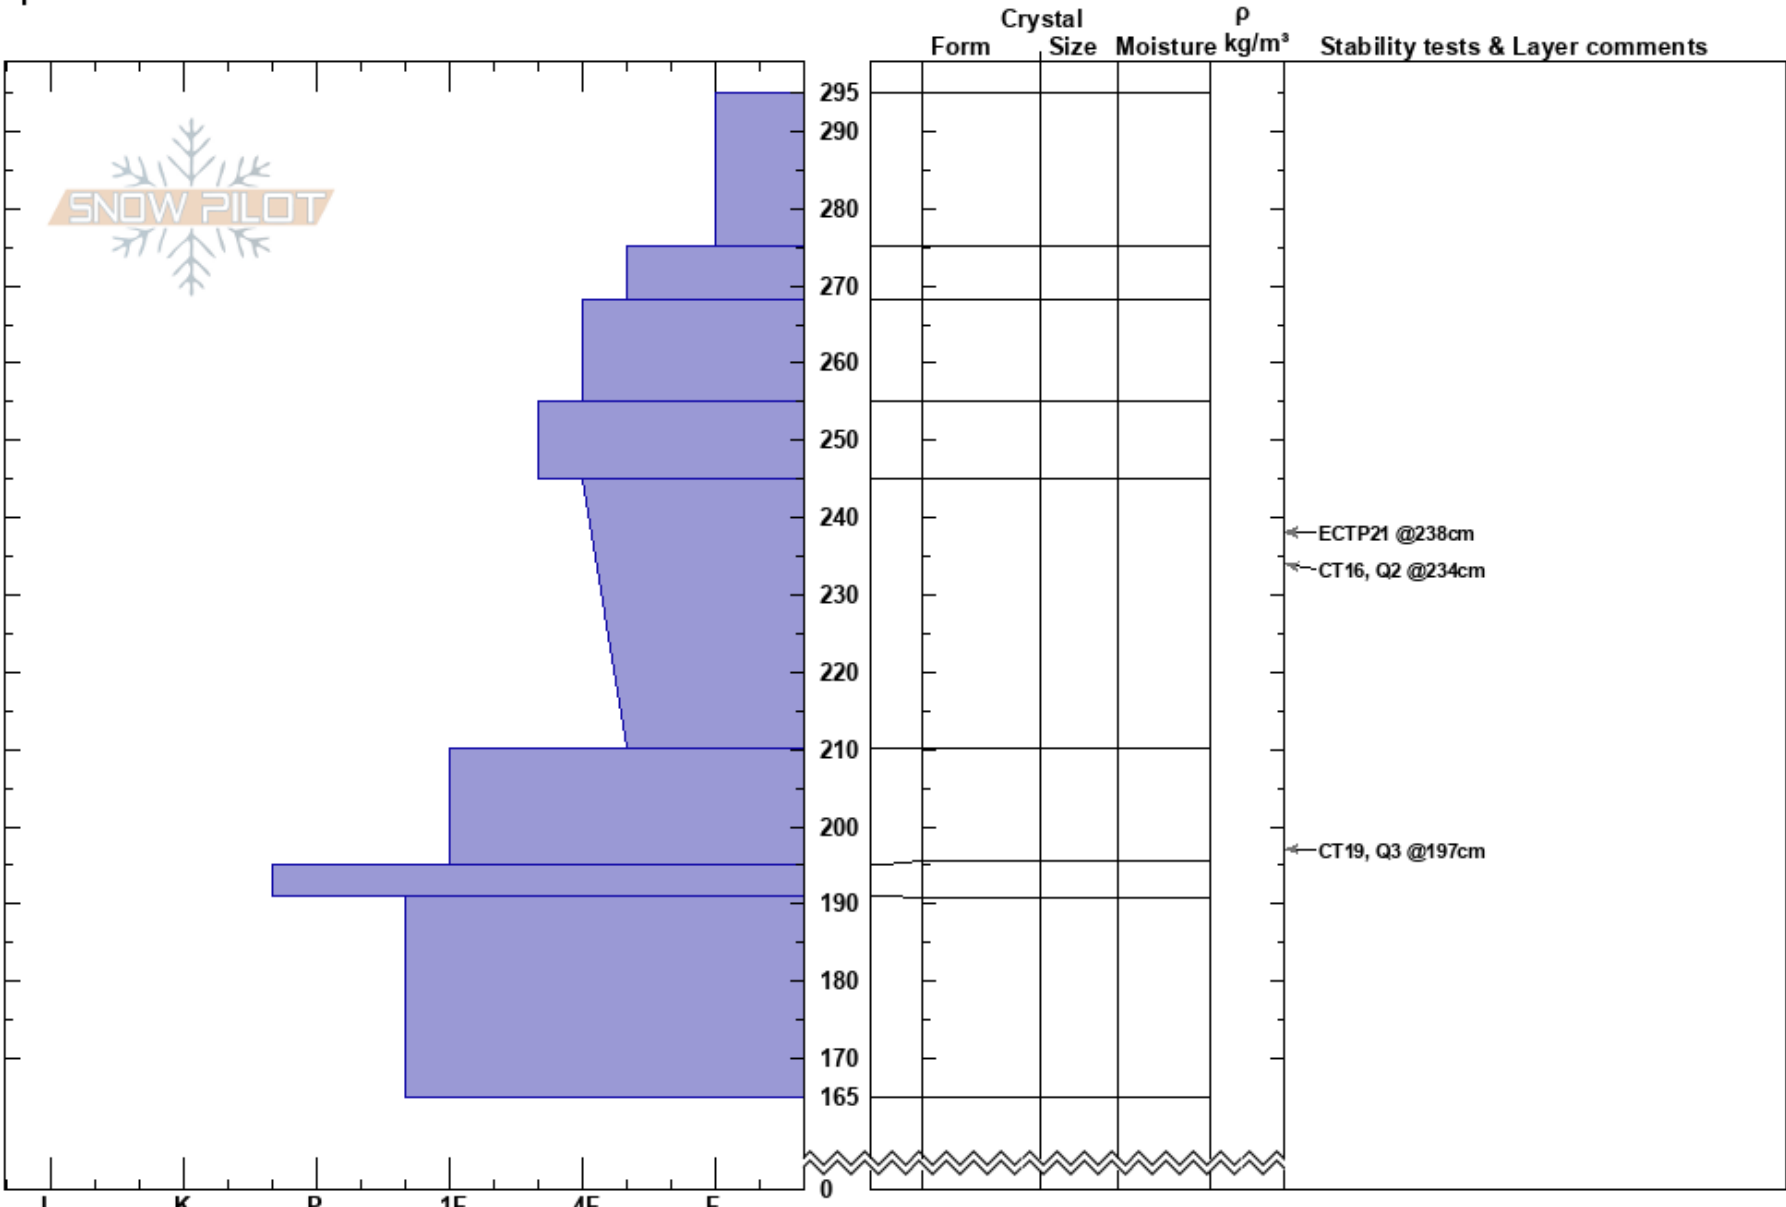

NW Temptation Gully
 Kachina Peaks
 AZ
 Elevation: 9875 ft
 Aspect: NW
 Specifics:

Jackson Hipple
 03/24/2023 - 11:15am
 Co-ord: 35.33589N, -111.70157W
 Slope Angle: 26°
 Wind Loading:

Stability: HS:295
 Air Temperature: -7°C
 Sky Cover: BKN
 Precipitation: S-1
 Wind: SW Light Breeze
 Layer Notes: 245-210cm: Problematic layer