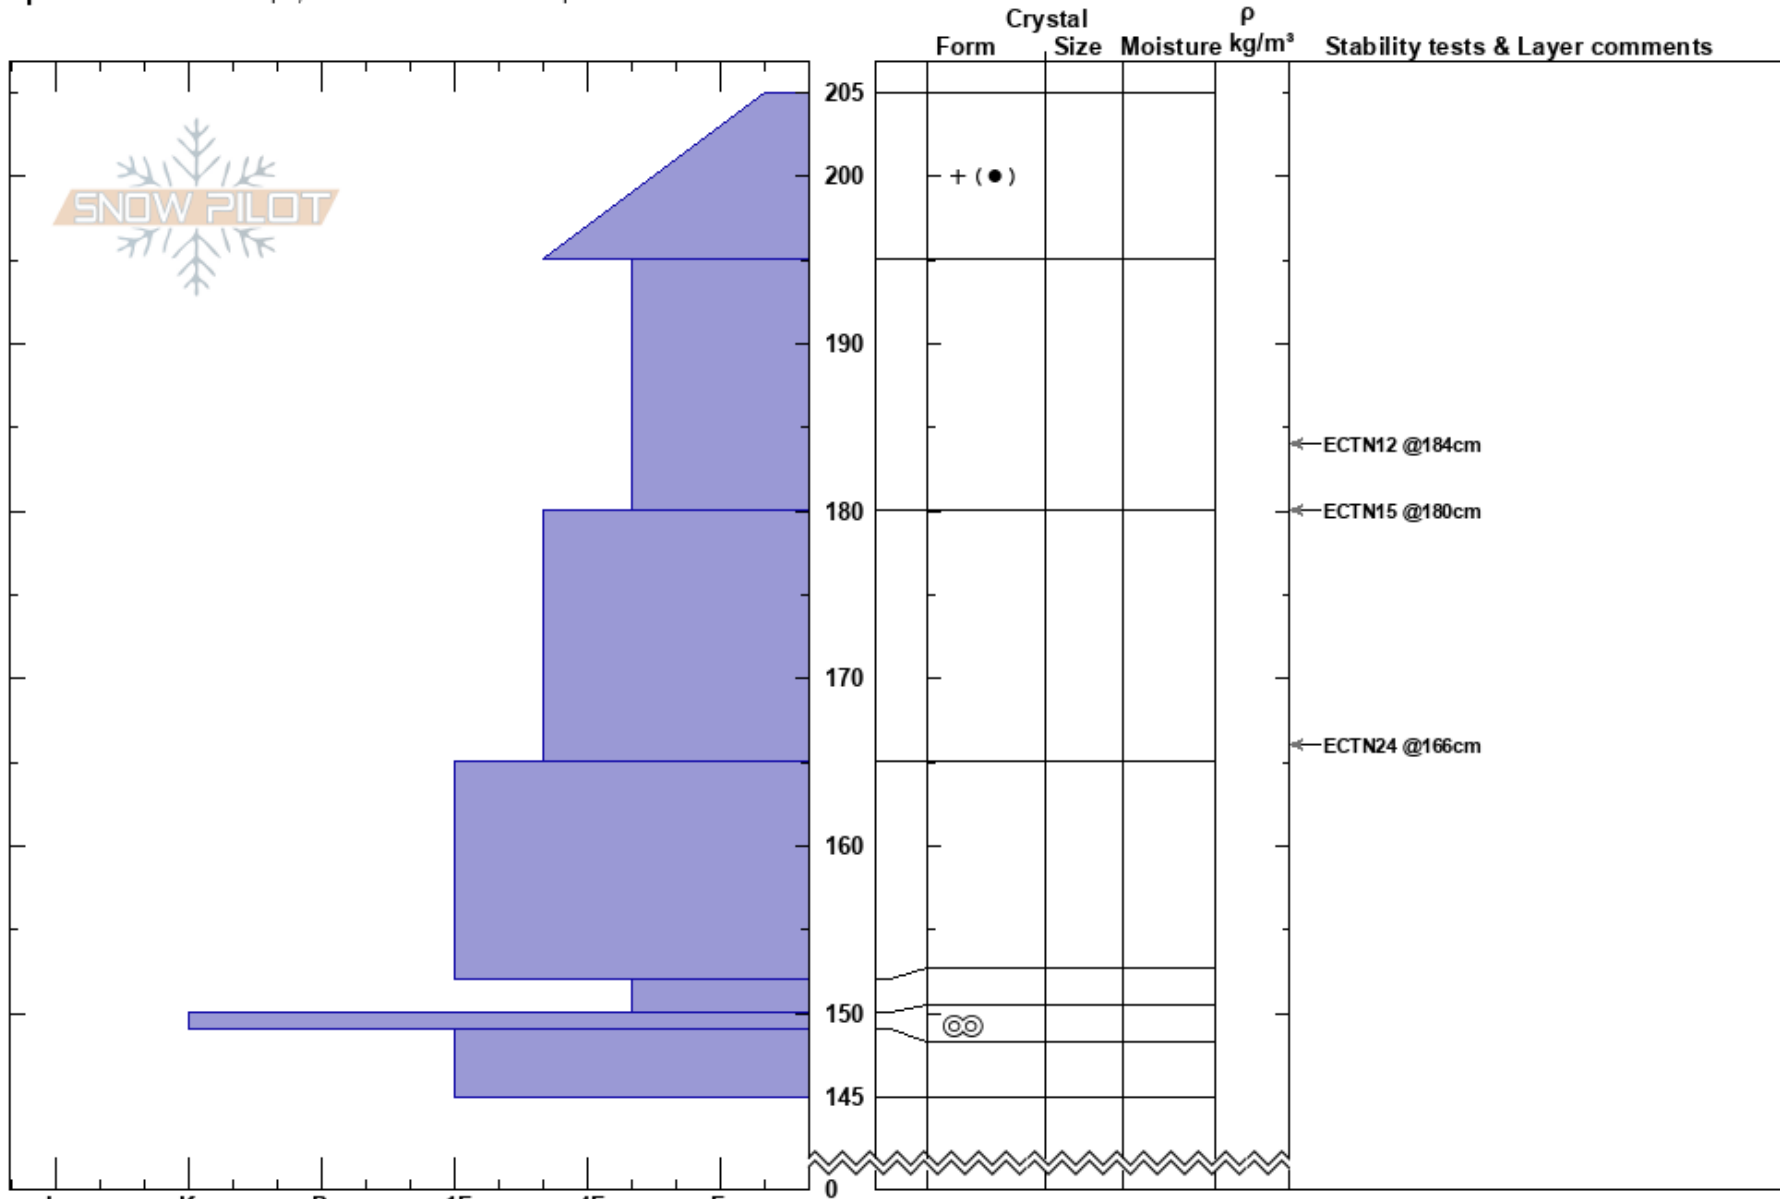

Hochderffer Hills  
 Kachina Peaks  
 AZ  
 Elevation: 8600 ft  
 Aspect: 5°  
 Specifics: We skied slope; Snowmobile tracks on slope

Troy Marino  
 03/23/2023 - 3:00pm  
 Co-ord: 35.38260N, -111.74825W  
 Slope Angle: 28°  
 Wind Loading: no

Stability:  
 Air Temperature:  
 Sky Cover: BKN  
 Precipitation: S-1  
 Wind: SW Moderate

HS:205  
 PF:50 152-150cm:Problematic layer  
 PS: 17

Notes: ECT isolated to 150cm, knife layer.