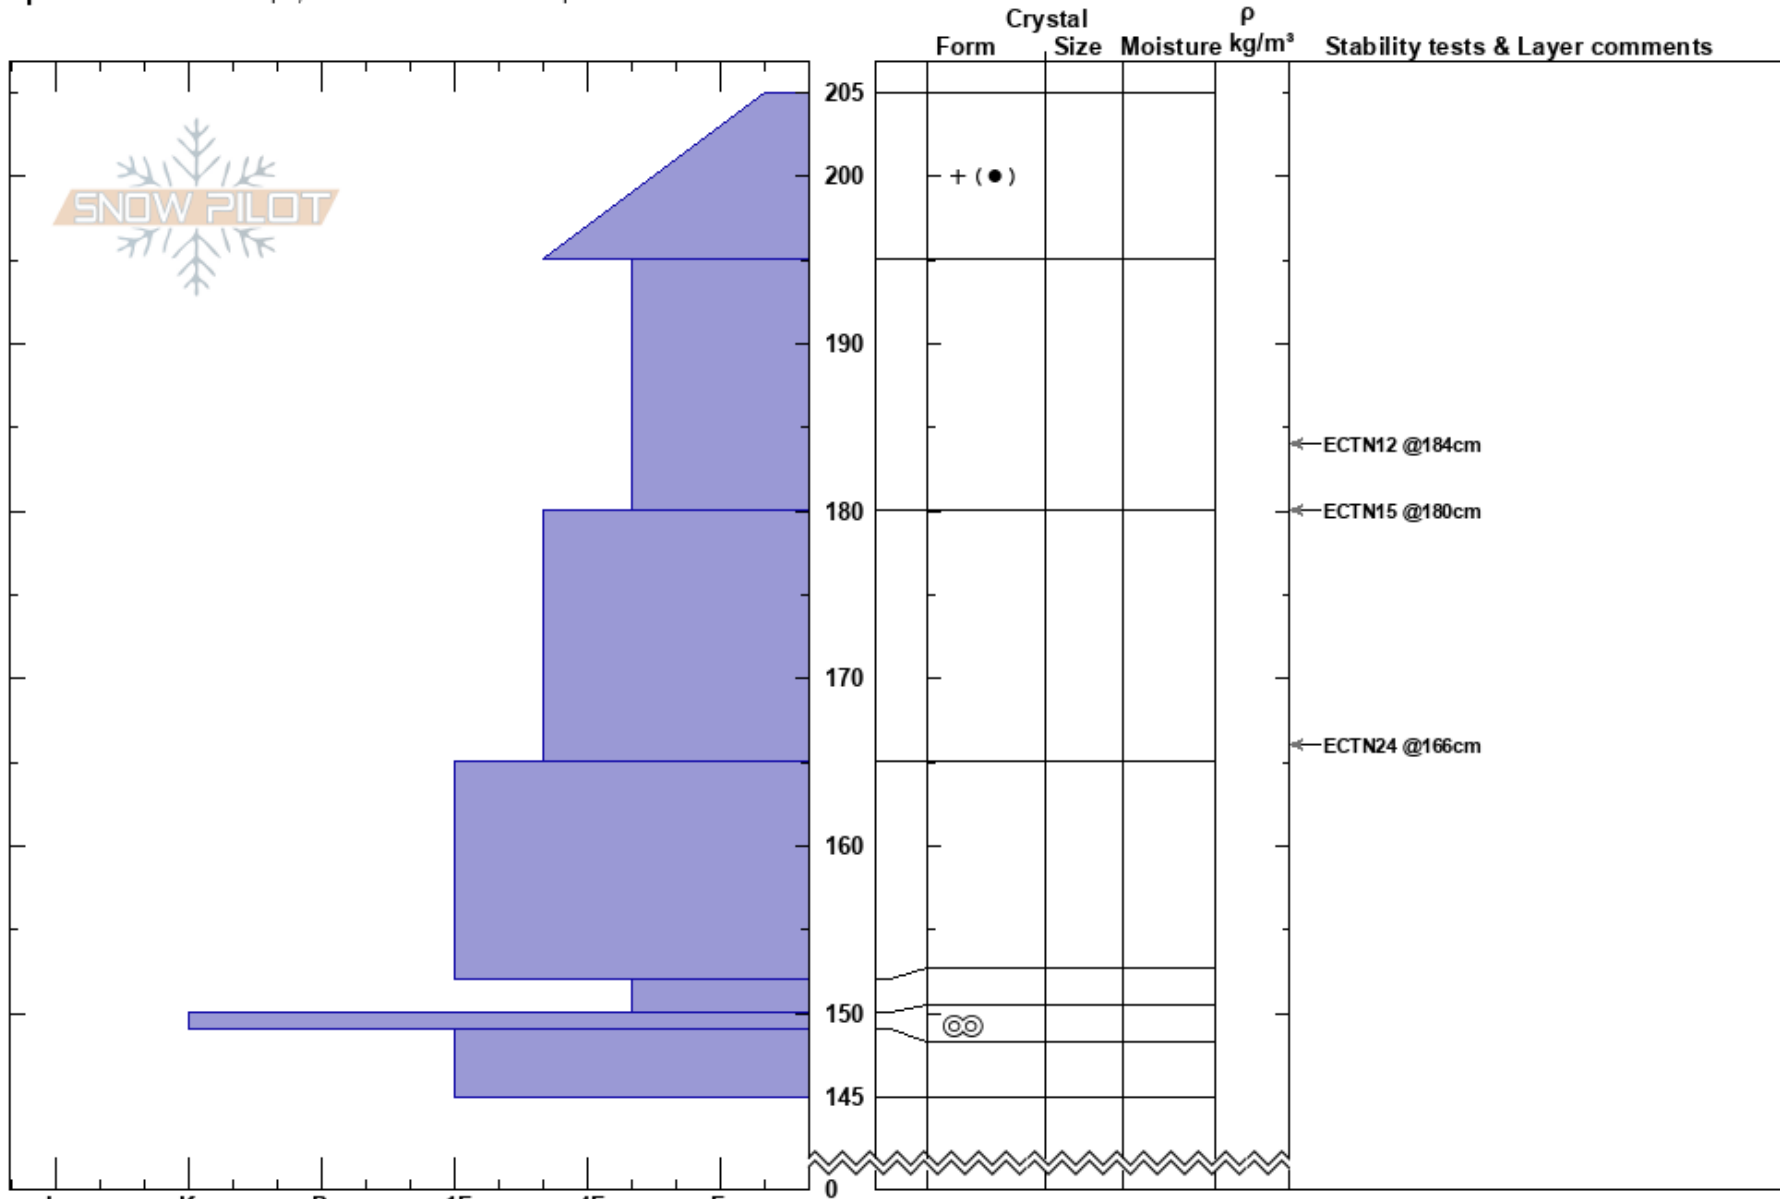

Hochderffer Hills
 Kachina Peaks
 AZ
 Elevation: 8600 ft
 Aspect: 5°
 Specifics: We skied slope; Snowmobile tracks on slope

Troy Marino
 03/23/2023 - 3:00pm
 Co-ord: 35.38260N, -111.74825W
 Slope Angle: 28°
 Wind Loading: no

Stability:
 Air Temperature:
 Sky Cover: BKN
 Precipitation: S-1
 Wind: SW Moderate

HS:205
 PF:50 152-150cm:Problematic layer
 PS: 17

Notes: ECT isolated to 150cm, knife layer.