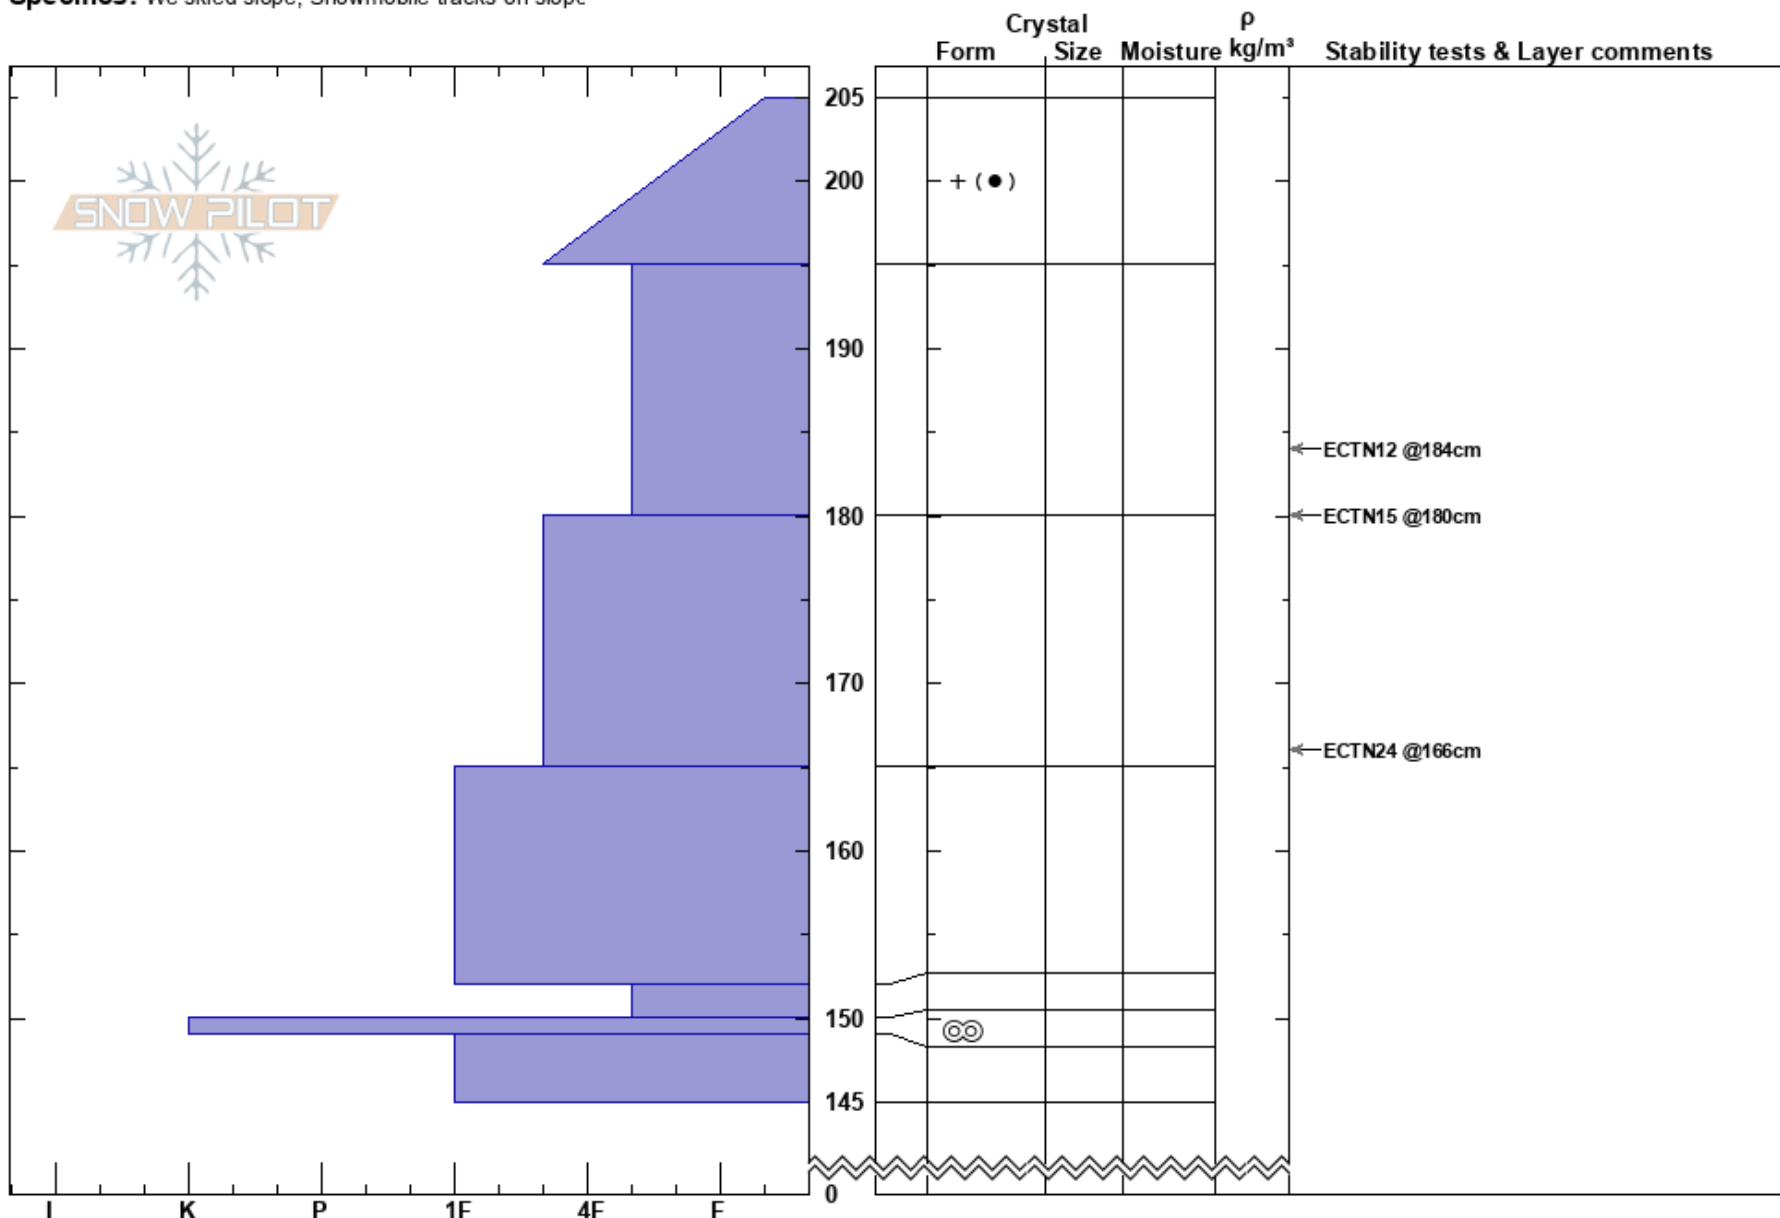

Hochderffer Hills  
 Kachina Peaks  
 AZ  
 Elevation: 8600 ft  
 Aspect: 5°  
 Specifics: We skied slope; Snowmobile tracks on slope

Troy Marino  
 03/23/2023 - 3:00pm  
 Co-ord: 35.38260N, -111.74825W  
 Slope Angle: 28°  
 Wind Loading: no

Stability: **HS:205**  
 Air Temperature: **PF:50** 152-150cm:Problematic layer  
 Sky Cover: BKN  
 Precipitation: S-1  
 Wind: SW Moderate  
**PS: 17**

Notes: ECT isolated to 150cm, knife layer.