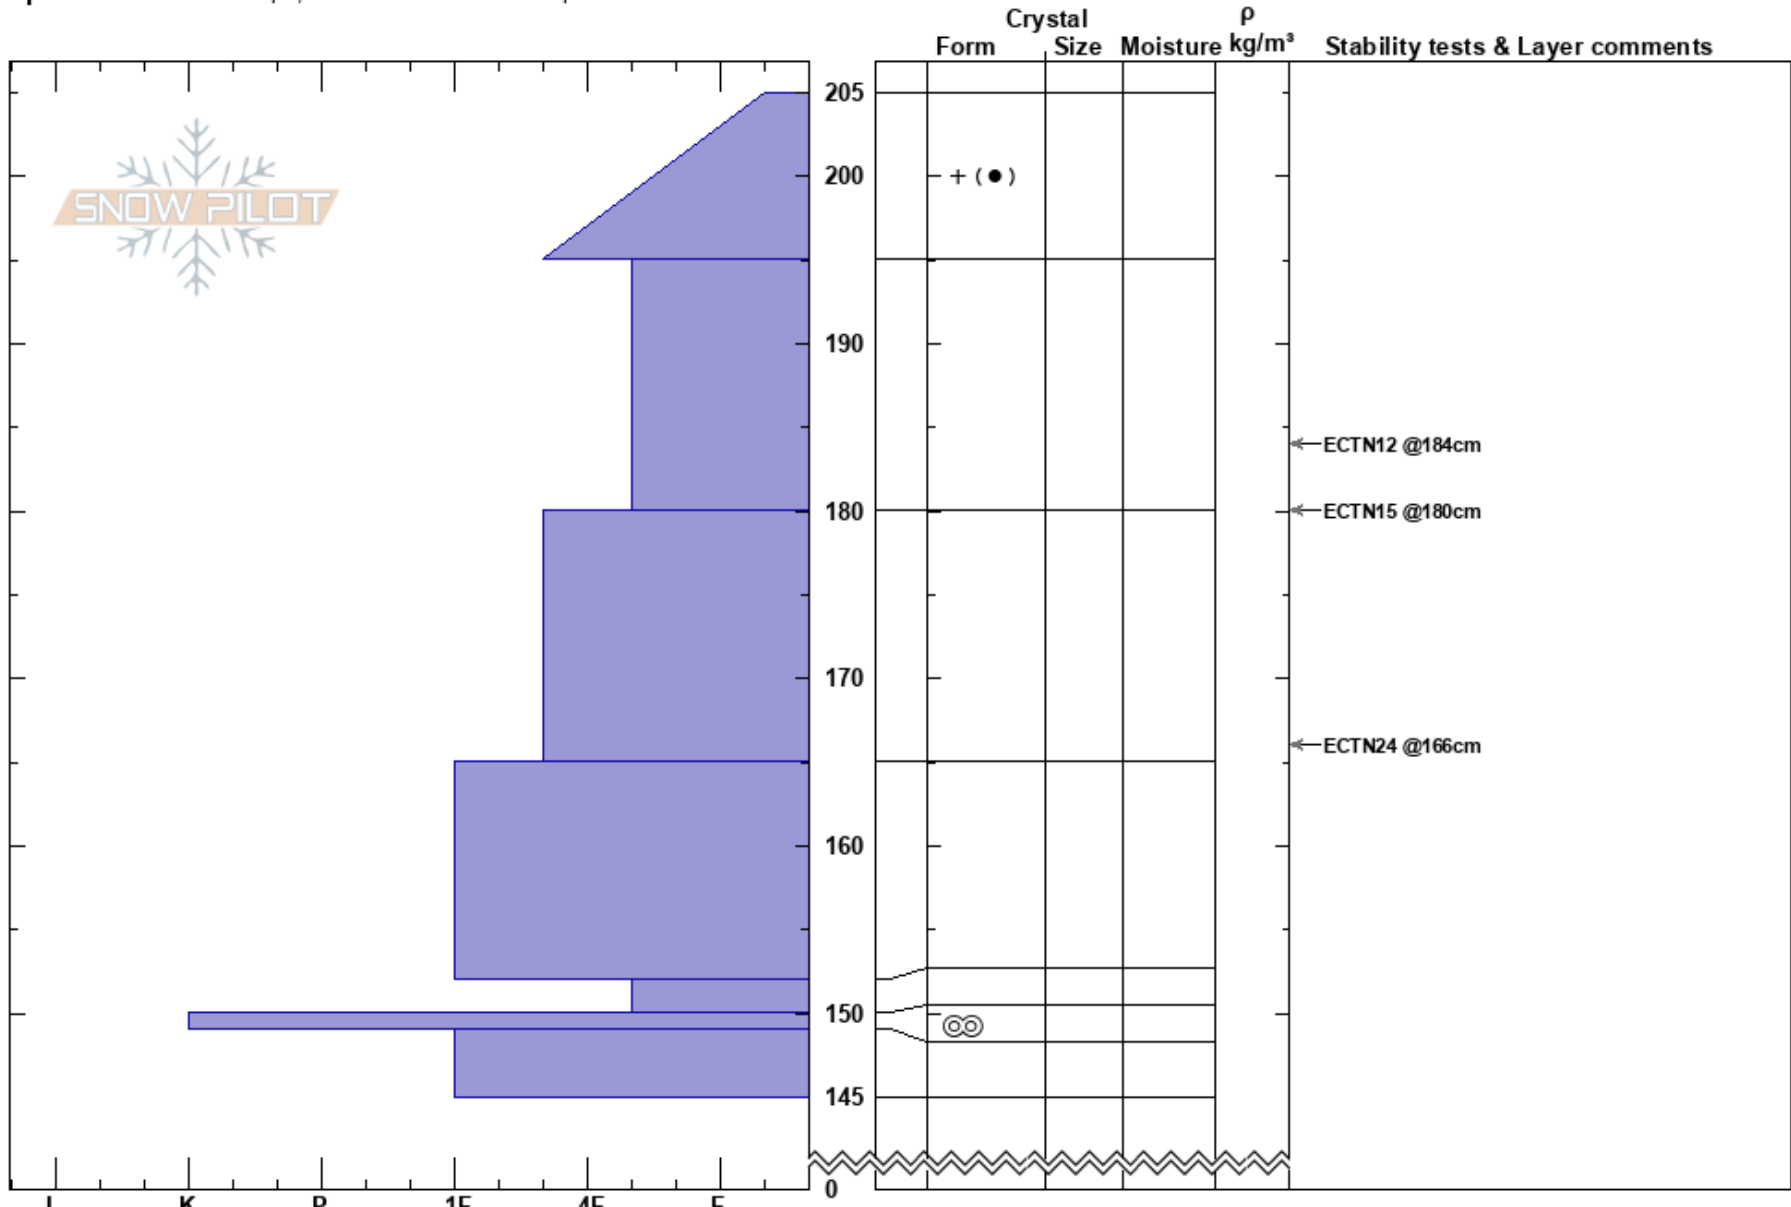

Hochderffer Hills  
 Kachina Peaks  
 AZ  
 Elevation: 8600 ft  
 Aspect: 5°  
 Specifics: We skied slope; Snowmobile tracks on slope

Troy Marino  
 03/23/2023 - 3:00pm  
 Co-ord: 35.38260N, -111.74825W  
 Slope Angle: 28°  
 Wind Loading: no

Stability: HS:205  
 Air Temperature: PF:50 152-150cm:Problematic layer  
 Sky Cover: BKN PS: 17  
 Precipitation: S-1  
 Wind: SW Moderate

Notes: ECT isolated to 150cm, knife layer.